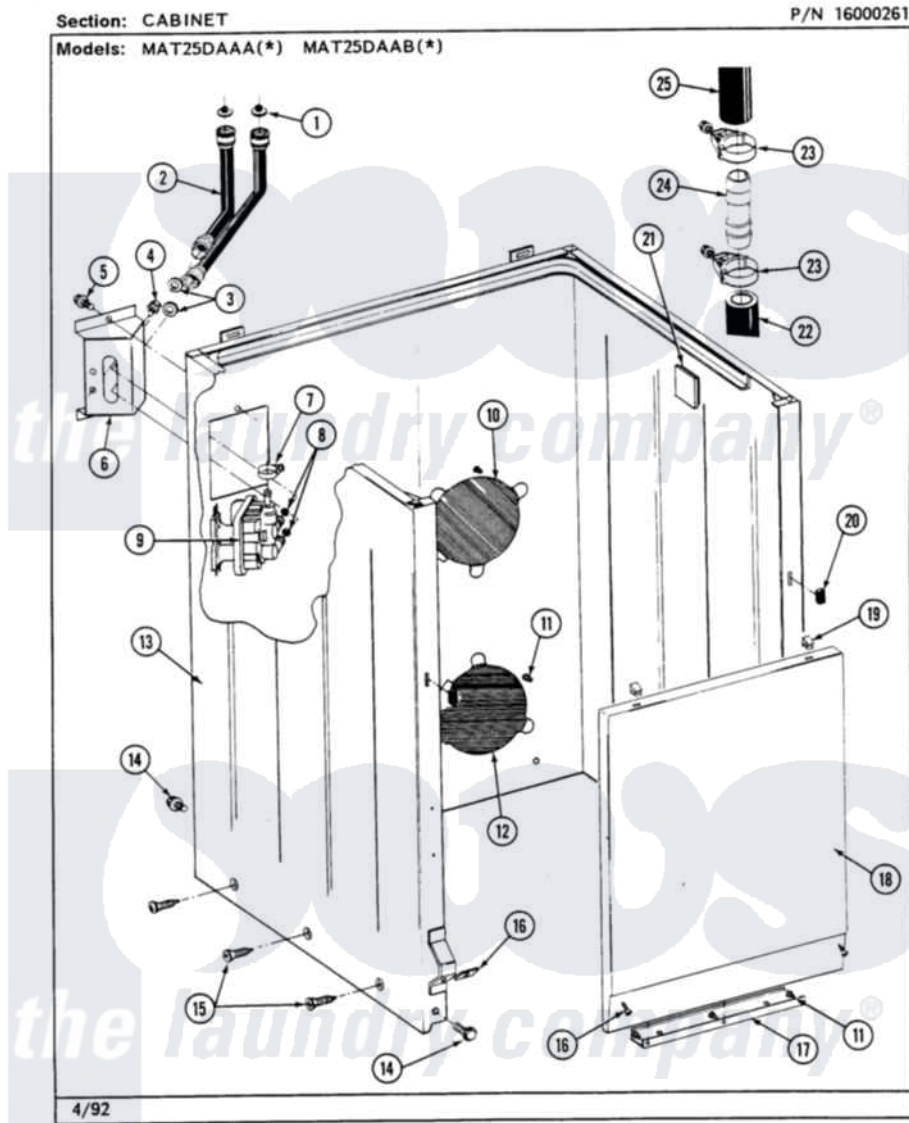

Maytag MAT25DAAAM 04 - CABINET

8

Maytag [Commercial Maytag MAT25DAAAM Washer Parts](#) Parts Diagram 04 - CABINET

[Click on the part number to view part](#)

Item	Original Part Number	Replaced By	Status	Part Description
001	200961	12001413		Strainer And Washer Kit
002	205828	202860		Inlet Hose Assembly
003	Y013783			Washer, Inlet Hose
004	Y313561			Screw----NA
005	212276	W10116760		Screw
006	214812	22002361		Bracket, Water Valve
007	201575			Clamp, Hose
008	214337	96160		Screen
009	205614	205613		Water Valve
010	NLA		Not Available	PLATE, ACCESS
011	211294	90767		Screw, 8A X 3/8 HeX Washer Head Tapping
012	212985	22002924		Plate, Access
013	NLA		Not Available	CABINET (WHT)
014	213121	3400111		Screw, 12-14 X 5/8
015	213007			Xfor Cabinet See Cabinet, Back

016	204439		Screw And Fstner Assembly
017	213846		Guard, Belt
018	212998	Not Available	PANEL, FRONT (WHT)
"	212998L	Not Available	FRONT PANEL-ALMOND
"	NLA	Not Available	(H. WHEAT)
019	212982	22001650	Fastener, Spring
020	214376	22002331	Spacer, Front Panel
021	215058		Pad, Cabinet Bumper
022	214768	211704	Hose, Drain
023	200461	285655	Clamp, Hose
024	211111	16272	Connector, Straight
025	215057	211704	Hose, Drain