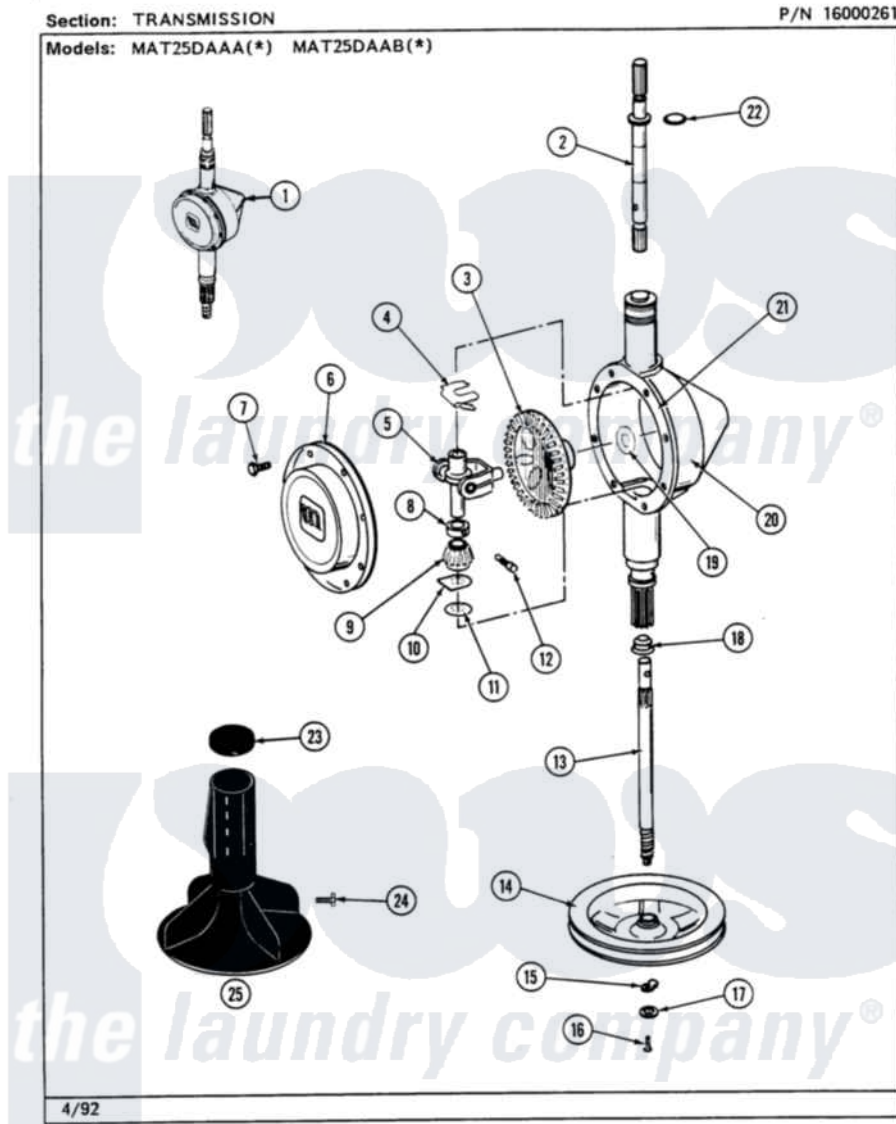

Maytag MAT25DAAAM 07 - TRANSMISSION

14

Maytag Commercial Maytag MAT25DAAAM Washer Parts Parts Diagram 07 - TRANSMISSION
 Click on the part number to view part

Item	Original Part Number	Replaced By	Status	Part Description
001	206708	6-2097790		Transmison
002	207153	6-2097820		Kit- Shaft
003	206713	6-2067130		Gear- Beve
004	215581			Spring, Agitator Shaft
005	206685	6-2066850		Yoke
006	206628			Cover, Transmission
007	215417		Not Available	SCREW, TRANSMISSION COVER
008	215415		Not Available	COLLAR, LOWER
009	215401	W10221114		Pinion
010	215395			Plate, Clutch
011	211483	6-2114830		Washer- SP
012	Y206629			Pin, Collar
013	NLA		Not Available	SHAFT, CENTER
014	211059	6-2301530		Pulley
015	211089			Lug, Stop Pulley
016	211375	681582		Screw

017	211090	22003555	Washer, Stop Lug
018	206602	207843	Lip Seal Repair Kit
019	215394		Washer, Bevel Gear
020	206625	6-2097790	Transmison
021	Y058700	675652	Adhesive
022	210690		Seal, Rubber
023	215532		Cap, Agitator
024	206478	Not Available	SCREW & WASHER FOR AGITATOR
025	207119	207228	Agitator W/Lock Screw