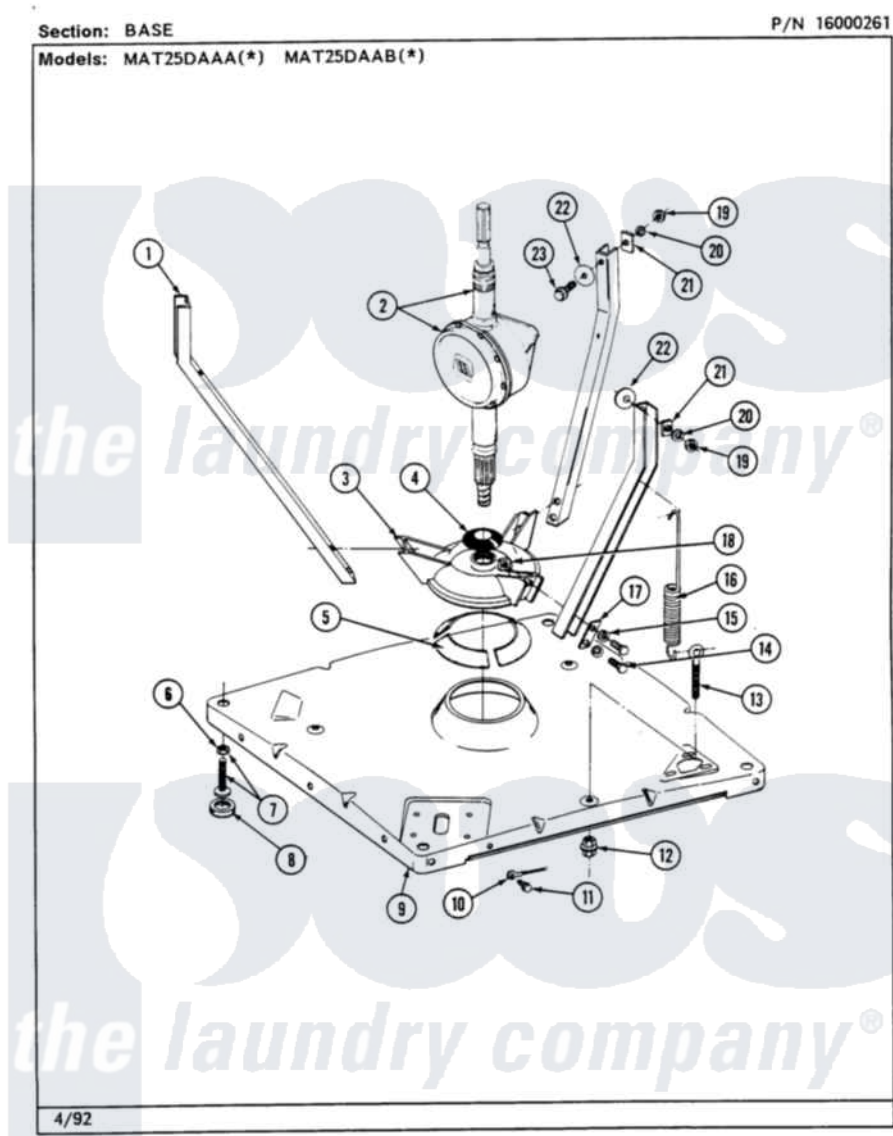

Maytag MAT25DAAAM 08 - BASE

16

Maytag [Commercial Maytag MAT25DAAAM Washer Parts](#) Parts Diagram 08 - BASE
 Click on the part number to view part

Item	Original Part Number	Replaced By	Status	Part Description
001	213100		Not Available	PART NOT USED
002	206708	6-2097790		Transmison
003	203725			Damper W/Bolt And Clip
004	211028	22001586		Deflector, Water
005	203956			Damper Pad Kit
006	210385			Lock Nut For Adjustable Leg
007	Y302699	22003428		Leg, Adjustable
008	210684			Foot, Adjustable Leg
009	203274			Base With Damper Pads
010	204807			Ground Wire, Supp. Plte To Top Cover
011	210186	3370225		Screw
012	211949			Nut, Adjustment Eyebolt
013	213120	216416		Bolt, Eye/Centering Spring
014	Y015627			Screw- Hex
015	911852	486009		Lockwasher
016	213054			Centering Spring - 3 Used

017	213073		Washer, Double Brace
018	Y052785		Nut, Brace To Damper
019	Y052734		Nut, Carrage Bolts And Bracket
020	Y054867		Washer, Lock
021	212979	Not Available	WASHER, TUB BRACE
022	211100		Washer, Outer Tub
023	200744	W10175939	Bolt
"	205254	W10175938	Bolt