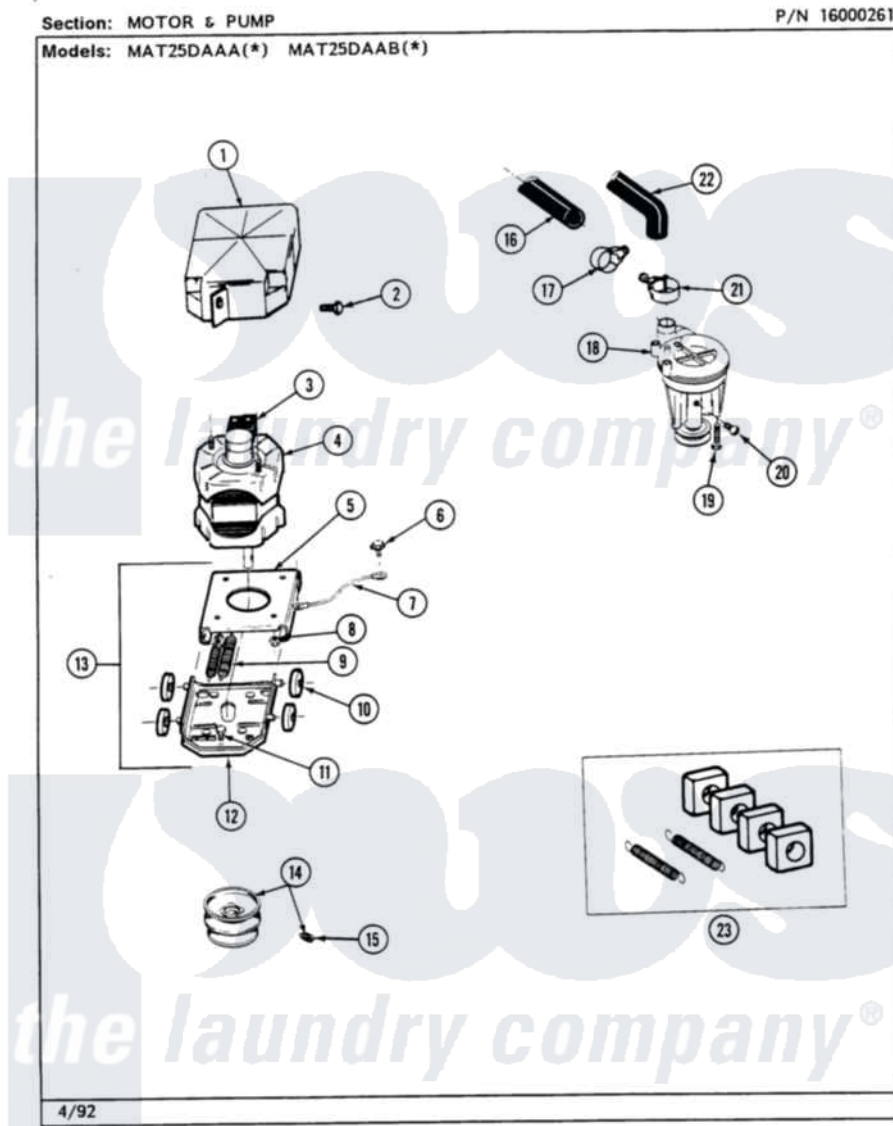

Maytag MAT25DAAAM 10 - MOTOR & PUMP

20

Maytag [Commercial Maytag MAT25DAAAM Washer Parts](#) Parts Diagram 10 - MOTOR & PUMP
 Click on the part number to view part

Item	Original Part Number	Replaced By	Status	Part Description
001	215098			Shield, Motor
002	213121	3400111		Screw, 12-14 X 5/8
003	205132		Not Available	SWITCH, MOTOR EXTERNAL START No.201664-14,205463-4 & 201800-4
"	205133		Not Available	(PROD. IDNo. 2-1664-8 & 2-5463)
"	206505		Not Available	PROD. No.201664-15, & No.205463-3.
"	NLA		Not Available	SWITCH, MOTOR EXTERNAL START
004	201805	12002351		Motor-Drve
005	214956			Motor Mount Assembly
006	210186	3370225		Screw
007	901220			Ground Wire
008	Y311426	3400029		Nut, Adapter Plate
009	202718			Springs, Tension
010	Y204998	205000		Roller And Spring Kit 4+Spr

011	Y313561		Screw---NA
012	205908		Motor Mount Assembly
013	205999		Motor Mount Assembly
014	200816	6-2008160	Pulley- MO
015	Y053241		Set Screw, Motor Pulley
016	215057	211704	Hose, Drain
017	200461	285655	Clamp, Hose
018	202203	6-2022030	Pump As Pa
019	211880		Screw, HeX Head No.10 X 1/2 Inc
020	Y015408	22003235	Screw, Bearing Insert
021	202574	3367052	Clamp, Hose
022	Y212989		Hose, Outer Tub To Pump
023	205000		Roller And Spring Kit 4+Spr