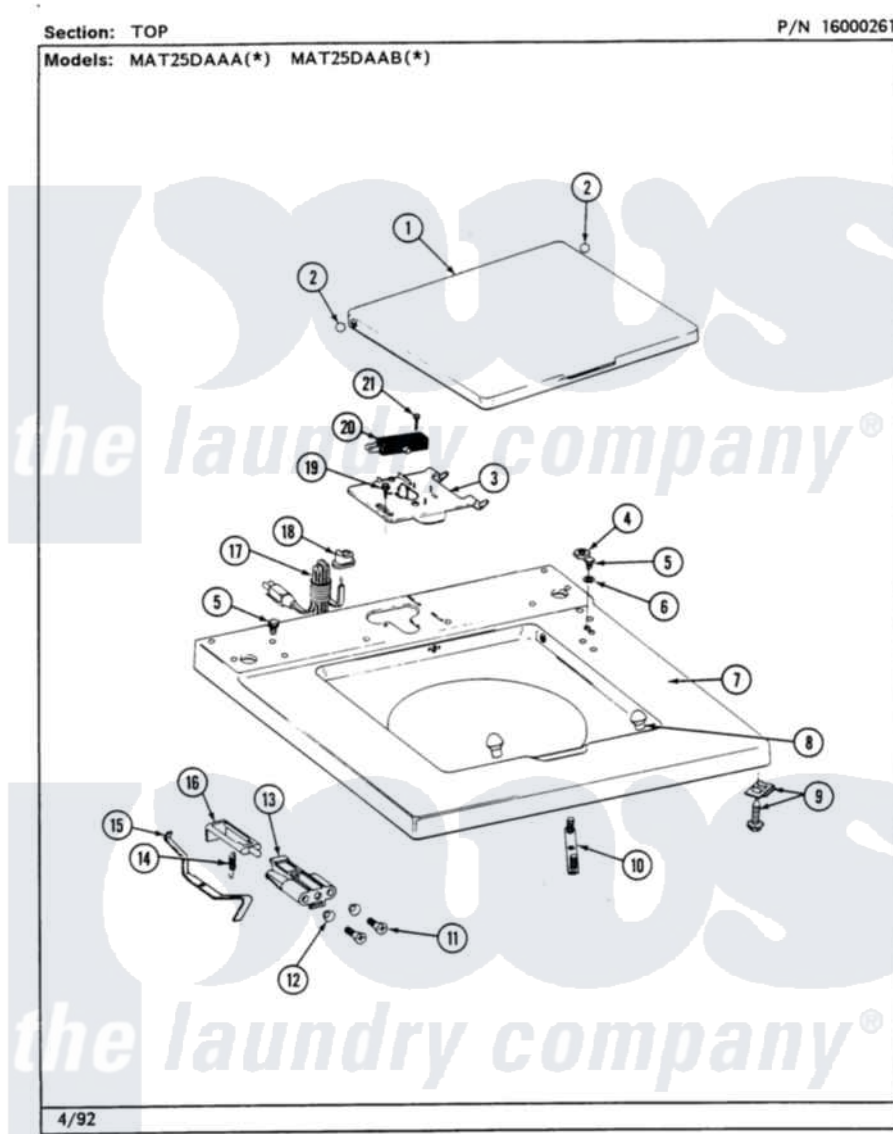

Maytag MAT25DAABL 02 - TOP

4

Maytag [Commercial Maytag MAT25DAABL Washer Parts](#) Parts Diagram 02 - TOP
 Click on the part number to view part

Item	Original Part Number	Replaced By	Status	Part Description
001	214901		Not Available	LID-WHITE
"	NLA		Not Available	(ALM)
002	211726			Hinge, Ball Lid
003	Y215699	22001678		Bracket, Switch And Fuse
004	Y052740	62739		Nut, Lock
005	211294	90767		Screw, 8A X 3/8 HeX Washer Head Tapping
006	910309			Washer, Mounting Strap
007	207173		Not Available	TOP COVER ASSEMBLY (WHT)
"	NLA		Not Available	(ALM)
008	212716			Bumper, Lid
009	204445			Screw And Fastener Assembly
010	NLA		Not Available	STRAP, MOUNTING
011	910182	25-7809		Screw, No.6-20 1/2 Flthd Torx
012	211500			Washer, Bracket To Top Cover
013	201068			Plunger And Bracket

013	204900		Assembly--W
"	NLA	Not Available	PLUNGER & BRACKET KIT
014	213720		Spring, Lid Switch
015	215704		Lever, Unbalance
016	216255		Plunger, Lid Switch
"	NLA	Not Available	PLUNGER, LID SWITCH
017	204590		Cord, Power
018	211881		Grommet, Cord Part Not Used- Gas Models Only
019	207159	489355	Screw, 8 X 1/2
020	206415		Switch, Lid
021	213501		Screw, No.6-20 X 1-1/8 Inch