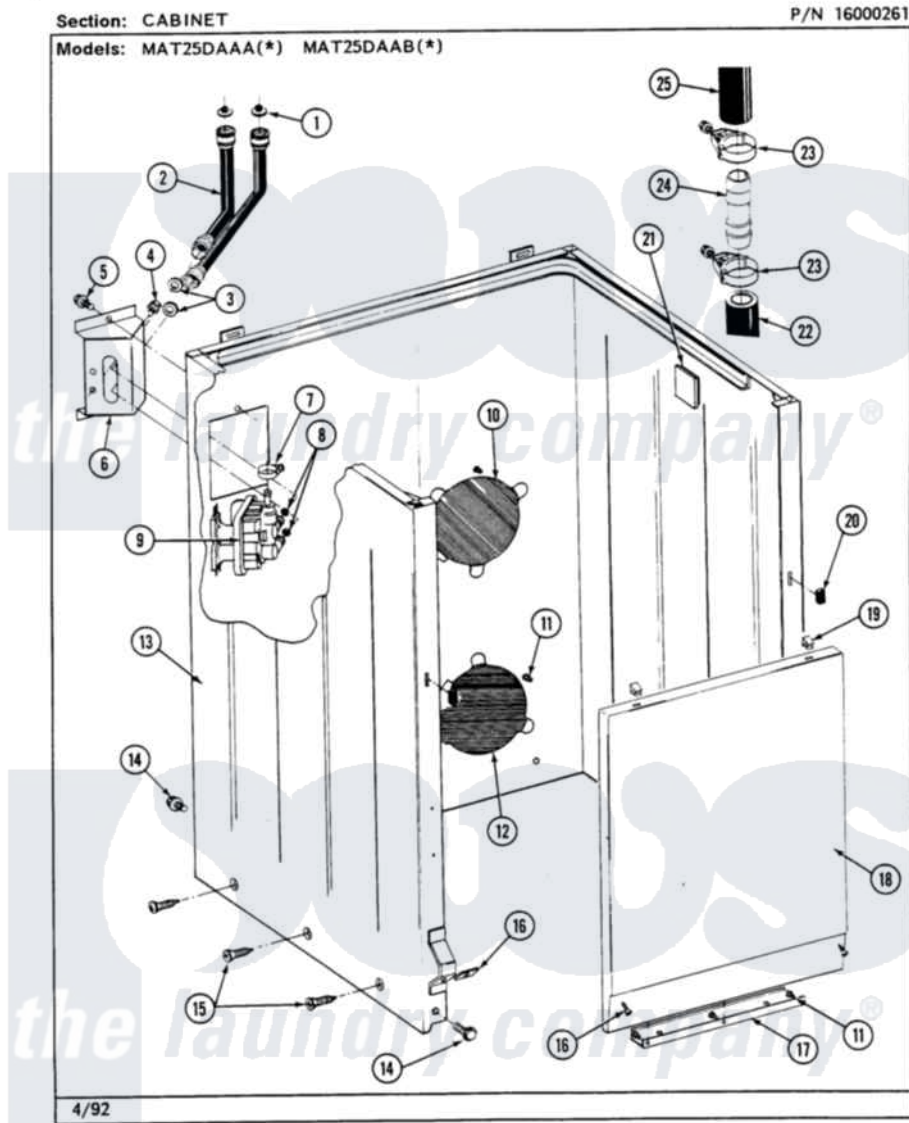

Maytag MAT25DAABL 04 - CABINET

8

Maytag [Commercial Maytag MAT25DAABL Washer Parts](#) Parts Diagram 04 - CABINET

Click on the part number to view part

Item	Original Part Number	Replaced By	Status	Part Description
001	200961	12001413		Strainer And Washer Kit
002	205828	202860		Inlet Hose Assembly
003	Y013783			Washer, Inlet Hose
004	Y313561			Screw----NA
005	212276	W10116760		Screw
006	214812	22002361		Bracket, Water Valve
007	201575			Clamp, Hose
008	214337	96160		Screen
009	205614	205613		Water Valve
010	NLA		Not Available	PLATE, ACCESS
011	211294	90767		Screw, 8A X 3/8 HeX Washer Head Tapping
012	212985	22002924		Plate, Access
013	NLA		Not Available	CABINET (WHT)
014	213121	3400111		Screw, 12-14 X 5/8
015	213007			Xfor Cabinet See Cabinet, Back

016	204439		Screw And Fstner Assembly
017	213846		Guard, Belt
018	212998	Not Available	PANEL, FRONT (WHT)
"	212998L	Not Available	FRONT PANEL-ALMOND
"	NLA	Not Available	(H. WHEAT)
019	212982	22001650	Fastener, Spring
020	214376	22002331	Spacer, Front Panel
021	215058		Pad, Cabinet Bumper
022	214768	211704	Hose, Drain
023	200461	285655	Clamp, Hose
024	211111	16272	Connector, Straight
025	215057	211704	Hose, Drain