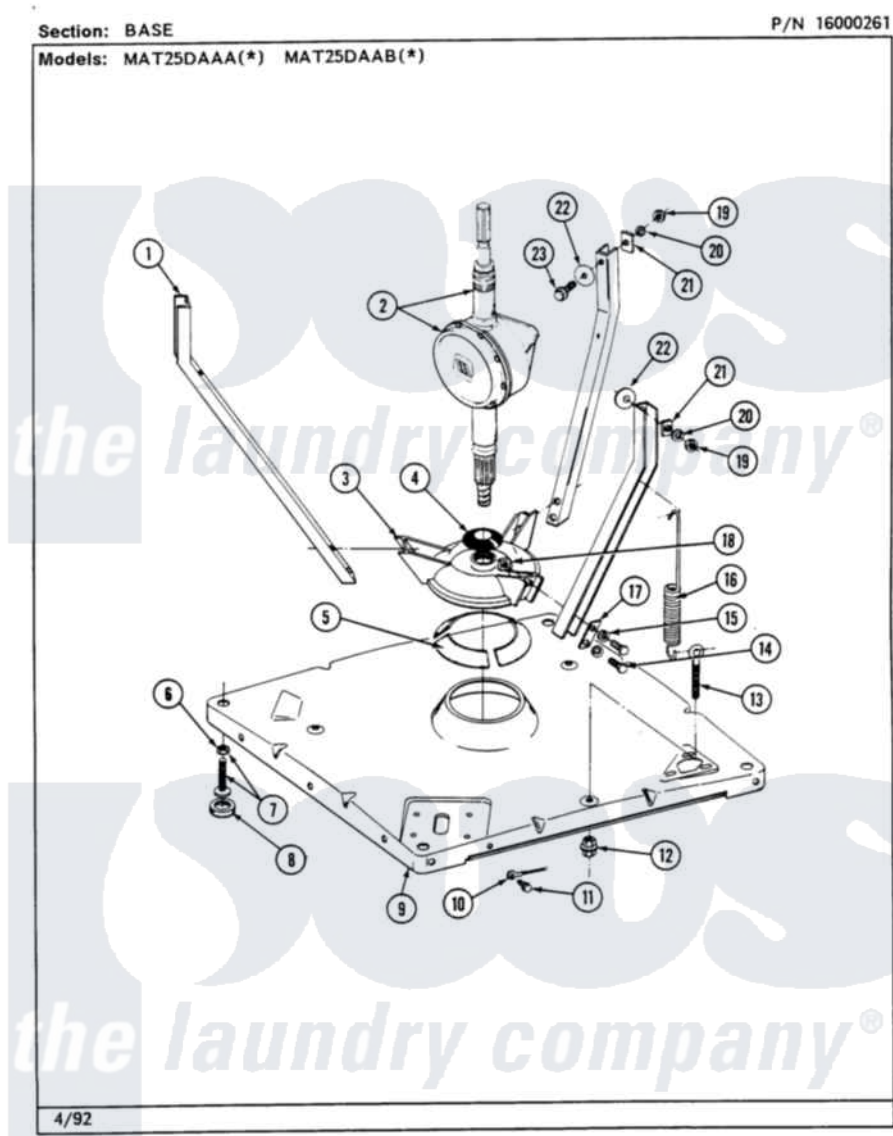

Maytag MAT25DAABL 08 - BASE

16

Maytag Commercial Maytag MAT25DAABL Washer Parts Parts Diagram 08 - BASE
 Click on the part number to view part

Item	Original Part Number	Replaced By	Status	Part Description
001	213100		Not Available	PART NOT USED
002	206708	6-2097790		Transmison
003	203725			Damper W/Bolt And Clip
004	211028	22001586		Deflector, Water
005	203956			Damper Pad Kit
006	210385			Lock Nut For Adjustable Leg
007	Y302699	22003428		Leg, Adjustable
008	210684			Foot, Adjustable Leg
009	203274			Base With Damper Pads
010	204807			Ground Wire, Supp. Plte To Top Cover
011	210186	3370225		Screw
012	211949			Nut, Adjustment Eyebolt
013	213120	216416		Bolt, Eye/Centering Spring
014	Y015627			Screw- Hex
015	911852	486009		Lockwasher
016	213054			Centering Spring - 3 Used

017	213073		Washer, Double Brace
018	Y052785		Nut, Brace To Damper
019	Y052734		Nut, Carrage Bolts And Bracket
020	Y054867		Washer, Lock
021	212979	Not Available	WASHER, TUB BRACE
022	211100		Washer, Outer Tub
023	200744	W10175939	Bolt
"	205254	W10175938	Bolt