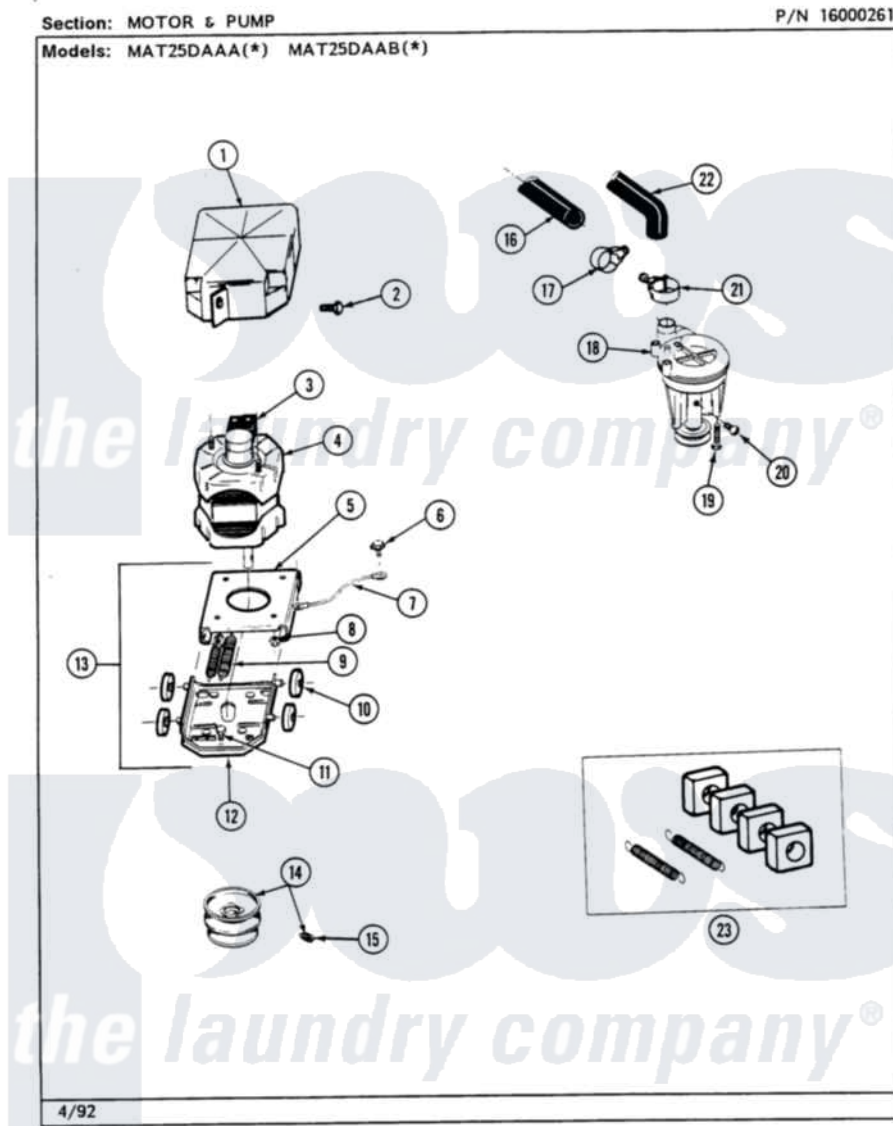

Maytag MAT25DAABL 10 - MOTOR & PUMP

20

Maytag Commercial Maytag MAT25DAABL Washer Parts Parts Diagram 10 - MOTOR & PUMP
 Click on the part number to view part

Item	Original Part Number	Replaced By	Status	Part Description
001	215098			Shield, Motor
002	213121	3400111		Screw, 12-14 X 5/8
003	205132		Not Available	SWITCH, MOTOR EXTERNAL START No.201664-14,205463-4 & 201800-4
"	205133		Not Available	(PROD. IDNo. 2-1664-8 & 2-5463)
"	206505		Not Available	PROD. No.201664-15, & No.205463-3.
"	NLA		Not Available	SWITCH, MOTOR EXTERNAL START
004	201805	12002351		Motor-Drve
005	214956			Motor Mount Assembly
006	210186	3370225		Screw
007	901220			Ground Wire
008	Y311426	3400029		Nut, Adapter Plate
009	202718			Springs, Tension
010	Y204998	205000		Roller And Spring Kit 4+Spr

011	Y313561		Screw---NA
012	205908		Motor Mount Assembly
013	205999		Motor Mount Assembly
014	200816	6-2008160	Pulley- MO
015	Y053241		Set Screw, Motor Pulley
016	215057	211704	Hose, Drain
017	200461	285655	Clamp, Hose
018	202203	6-2022030	Pump As Pa
019	211880		Screw, HeX Head No.10 X 1/2 Inc
020	Y015408	22003235	Screw, Bearing Insert
021	202574	3367052	Clamp, Hose
022	Y212989		Hose, Outer Tub To Pump
023	205000		Roller And Spring Kit 4+Spr