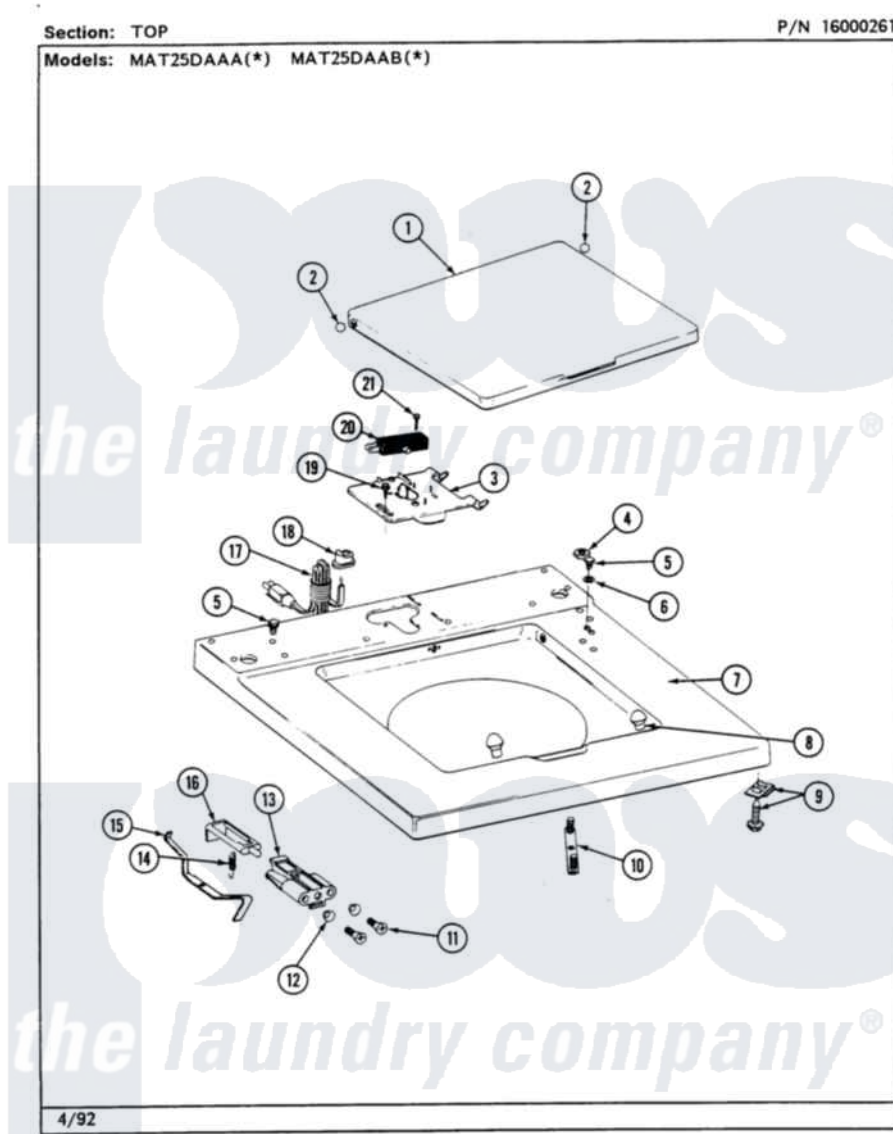

Maytag MAT25DAABW 02 - TOP

4

Maytag [Commercial Maytag MAT25DAABW Washer Parts](#) Parts Diagram 02 - TOP
 Click on the part number to view part

Item	Original Part Number	Replaced By	Status	Part Description
001	214901		Not Available	LID-WHITE
"	NLA		Not Available	(ALM)
002	211726			Hinge, Ball Lid
003	Y215699	22001678		Bracket, Switch And Fuse
004	Y052740	62739		Nut, Lock
005	211294	90767		Screw, 8A X 3/8 HeX Washer Head Tapping
006	910309			Washer, Mounting Strap
007	207173		Not Available	TOP COVER ASSEMBLY (WHT)
"	NLA		Not Available	(ALM)
008	212716			Bumper, Lid
009	204445			Screw And Fastener Assembly
010	NLA		Not Available	STRAP, MOUNTING
011	910182	25-7809		Screw, No.6-20 1/2 Flthd Torx
012	211500			Washer, Bracket To Top Cover
013	201068			Plunger And Bracket

013	204900		Assembly--W
"	NLA	Not Available	PLUNGER & BRACKET KIT
014	213720		Spring, Lid Switch
015	215704		Lever, Unbalance
016	216255		Plunger, Lid Switch
"	NLA	Not Available	PLUNGER, LID SWITCH
017	204590		Cord, Power
018	211881		Grommet, Cord Part Not Used- Gas Models Only
019	207159	489355	Screw, 8 X 1/2
020	206415		Switch, Lid
021	213501		Screw, No.6-20 X 1-1/8 Inch