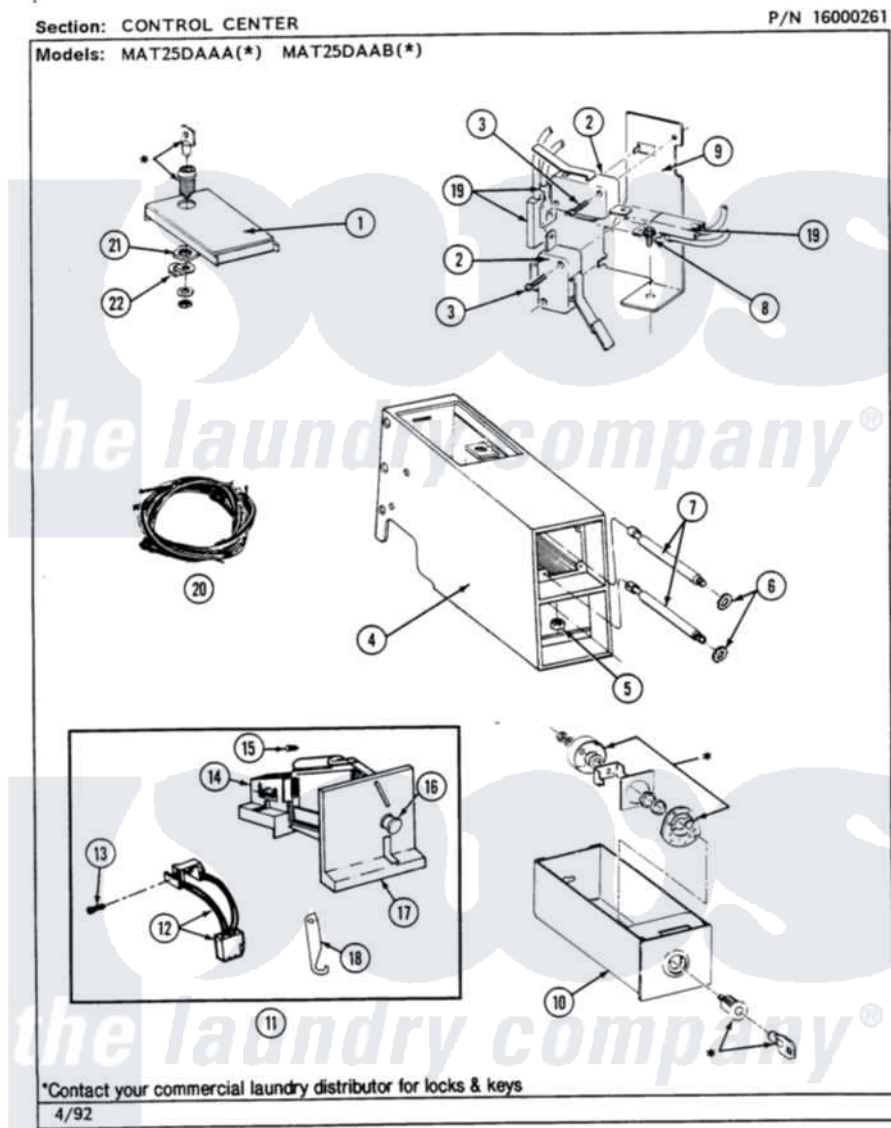

# Maytag MAT25DAABW 03 - CONTROL CENTER

6

Maytag Commercial Maytag MAT25DAABW Washer Parts Parts Diagram 03 - CONTROL CENTER  
 Click on the part number to view part

Item	Original Part Number	Replaced By	Status	Part Description
001	203188		Not Available	TIMER ACCESS DOOR (WHT)
"	203188L		Not Available	ACCESS DOOR-ALMOND
"	203188M		Not Available	ACCESS DOOR-HARVEST WHEAT
002	<a href="#">208042</a>			Switch, Sensor
003	912012	<a href="#">3400409</a>		Screw
004	207940	<a href="#">22001407</a>		Case, Coin Slide
"	207940L	<a href="#">22001408</a>		(ALM)
"	NLA		Not Available	(H. WHEAT)
005	<a href="#">Y052740</a>	<a href="#">62739</a>		Nut, Lock
006	<a href="#">910181</a>			Lockwasher, Terminal Block
007	<a href="#">213035</a>			Bolt, Locking
008	NLA		Not Available	SCREW, SENSOR SWITCH BRACKET
009	NLA		Not Available	BRACKET, SENSOR SWITCH
010	207912	<a href="#">208884</a>		Coin Box K

"	207912L	<a href="#">208884</a>	Coin Box K
"	NLA		Not Available (H. WHEAT)
011	<a href="#">207948</a>		Coin Drop Assembly
"	NLA		Not Available (25 CENTS-CANADA)
012	<a href="#">206799</a>		Optic Switch Assembly
013	<a href="#">314665</a>		Screw, Switch Assembly
014	<a href="#">207947</a>		Rejector, Coin
"	<a href="#">207949</a>		Rejector, Coin
015	NLA		Not Available SCREW, COIN DROP ASSEMBLY
016	<a href="#">216009</a>		BUTTON, RETURN
017	216010	<a href="#">Y208306</a>	Kit- Mtg C
018	<a href="#">216011</a>		Spring, Return Button
019	<a href="#">208045</a>		Harness, Wire Sensor Switch To Circuit Brd
020	<a href="#">208044</a>		Harness, Wire
021	212328	<a href="#">W10139762</a>	Hex Nut, 3/4-27
022	213750	<a href="#">W10133266</a>	Cam-Lock