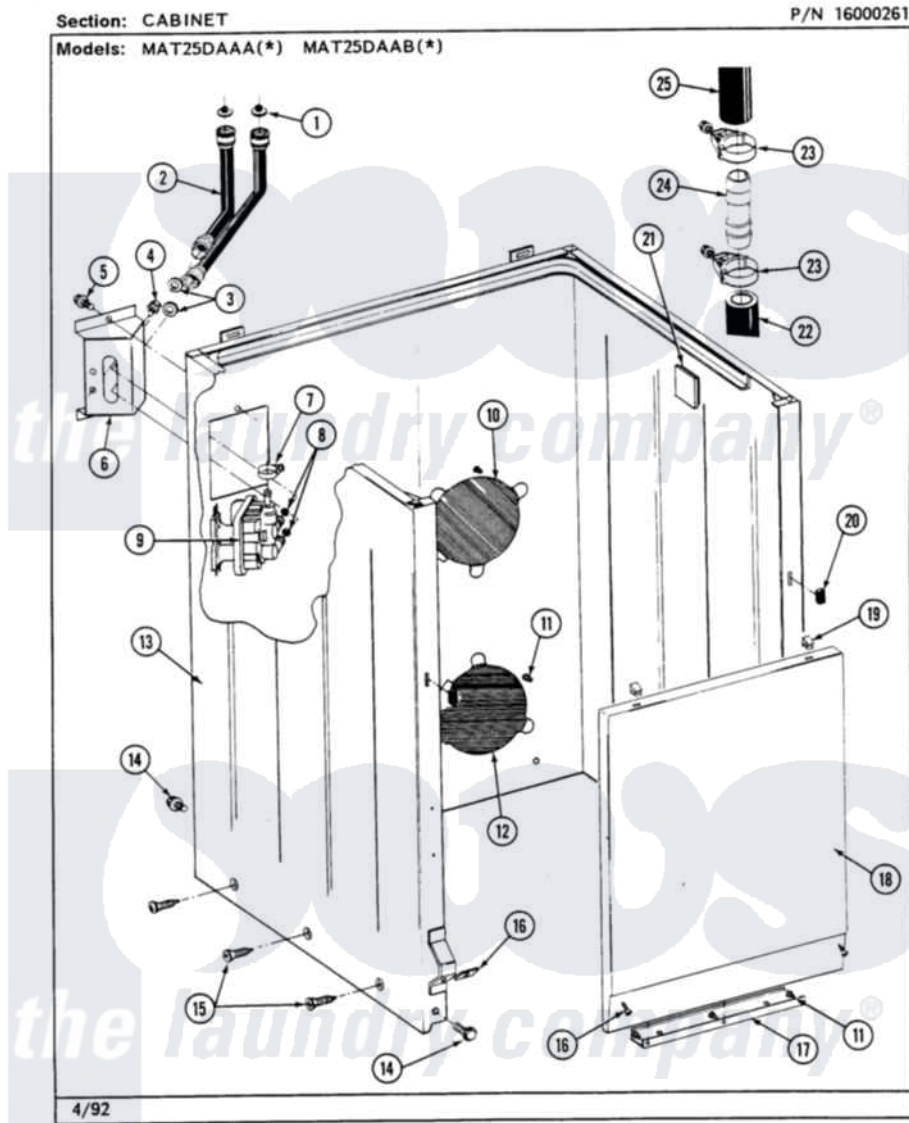

# Maytag MAT25DAABW 04 - CABINET

8

Maytag [Commercial Maytag MAT25DAABW Washer Parts](#) Parts Diagram 04 - CABINET  
 Click on the part number to view part

Item	Original Part Number	Replaced By	Status	Part Description
001	200961	<a href="#">12001413</a>		Strainer And Washer Kit
002	205828	<a href="#">202860</a>		Inlet Hose Assembly
003	<a href="#">Y013783</a>			Washer, Inlet Hose
004	<a href="#">Y313561</a>			Screw----NA
005	212276	<a href="#">W10116760</a>		Screw
006	214812	<a href="#">22002361</a>		Bracket, Water Valve
007	<a href="#">201575</a>			Clamp, Hose
008	214337	<a href="#">96160</a>		Screen
009	205614	<a href="#">205613</a>		Water Valve
010	NLA		Not Available	PLATE, ACCESS
011	<a href="#">211294</a>	<a href="#">90767</a>		Screw, 8A X 3/8 HeX Washer Head Tapping
012	212985	<a href="#">22002924</a>		Plate, Access
013	NLA		Not Available	CABINET (WHT)
014	<a href="#">213121</a>	<a href="#">3400111</a>		Screw, 12-14 X 5/8
015	<a href="#">213007</a>			Xfor Cabinet See Cabinet, Back

016	<a href="#">204439</a>		Screw And Fstner Assembly
017	<a href="#">213846</a>		Guard, Belt
018	212998	Not Available	PANEL, FRONT (WHT)
"	212998L	Not Available	FRONT PANEL-ALMOND
"	NLA	Not Available	(H. WHEAT)
019	212982	<a href="#">22001650</a>	Fastener, Spring
020	214376	<a href="#">22002331</a>	Spacer, Front Panel
021	<a href="#">215058</a>		Pad, Cabinet Bumper
022	<a href="#">214768</a>	<a href="#">211704</a>	Hose, Drain
023	200461	<a href="#">285655</a>	Clamp, Hose
024	<a href="#">211111</a>	<a href="#">16272</a>	Connector, Straight
025	215057	<a href="#">211704</a>	Hose, Drain