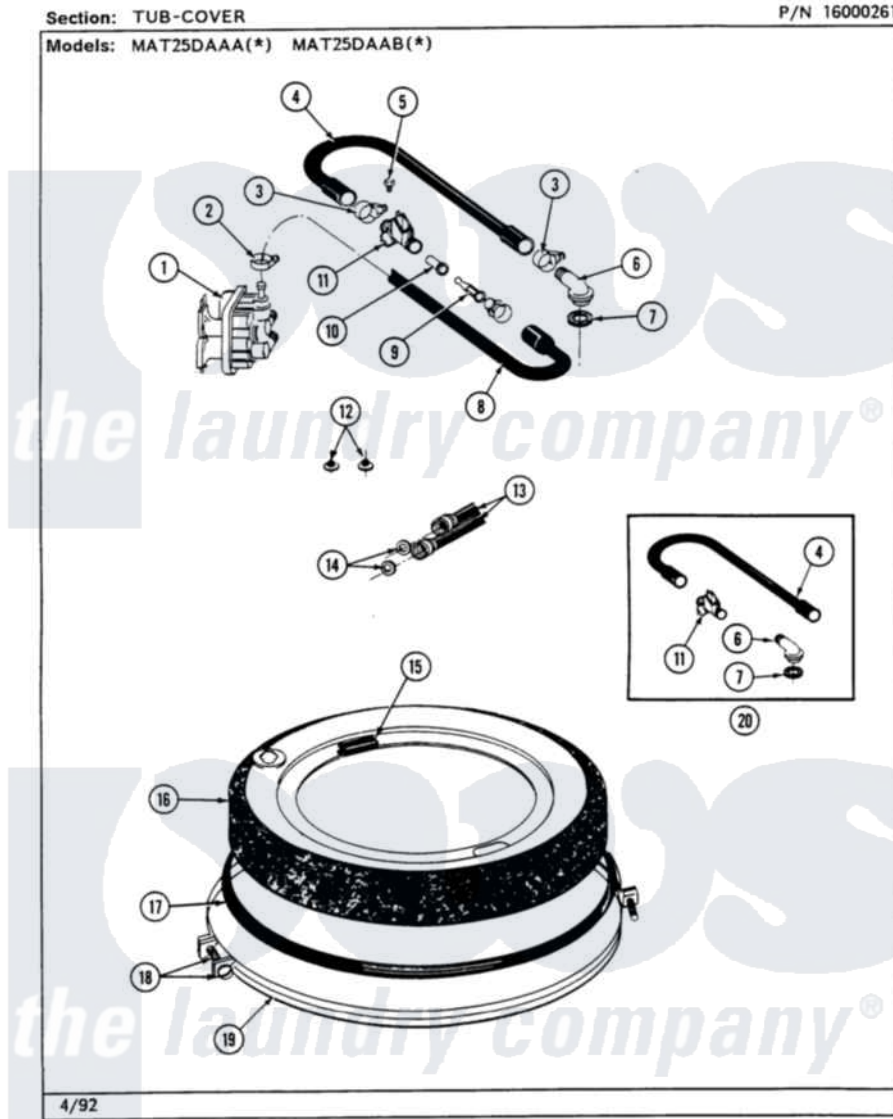

Maytag MAT25DAABW 05 - TUB

10

Maytag [Commercial Maytag MAT25DAABW Washer Parts](#) Parts Diagram 05 - TUB
 Click on the part number to view part

Item	Original Part Number	Replaced By	Status	Part Description
001	205614	205613		Water Valve
002	201575			Clamp, Hose
003	202515	596669		Clamp, Manifold
004	Y215234			Hose, Injector Fill
005	312620			Screw, Sems
006	215235			Tube, Injector
007	215233			Seal For Injector Tube
008	213013			Hose, Injector
009	213015			Nozzle, Injector
010	213016	216201		Nozzle
011	215447			Sleeve For Injector
012	200961	12001413		Strainer And Washer Kit
013	205828	202860		Inlet Hose Assembly
014	Y013783			Washer, Inlet Hose
015	215232			Bumper, Unbalance
016	206380		Not Available	COVER, TUB

017

[211232](#)

Seal, Tub Cover

018

[205529](#)

Nut And Bolt Kit For Tub Clam

019

[200846](#)

Clamp - Tub Cover

020

206683

[206680](#)

Water Injector Assembly