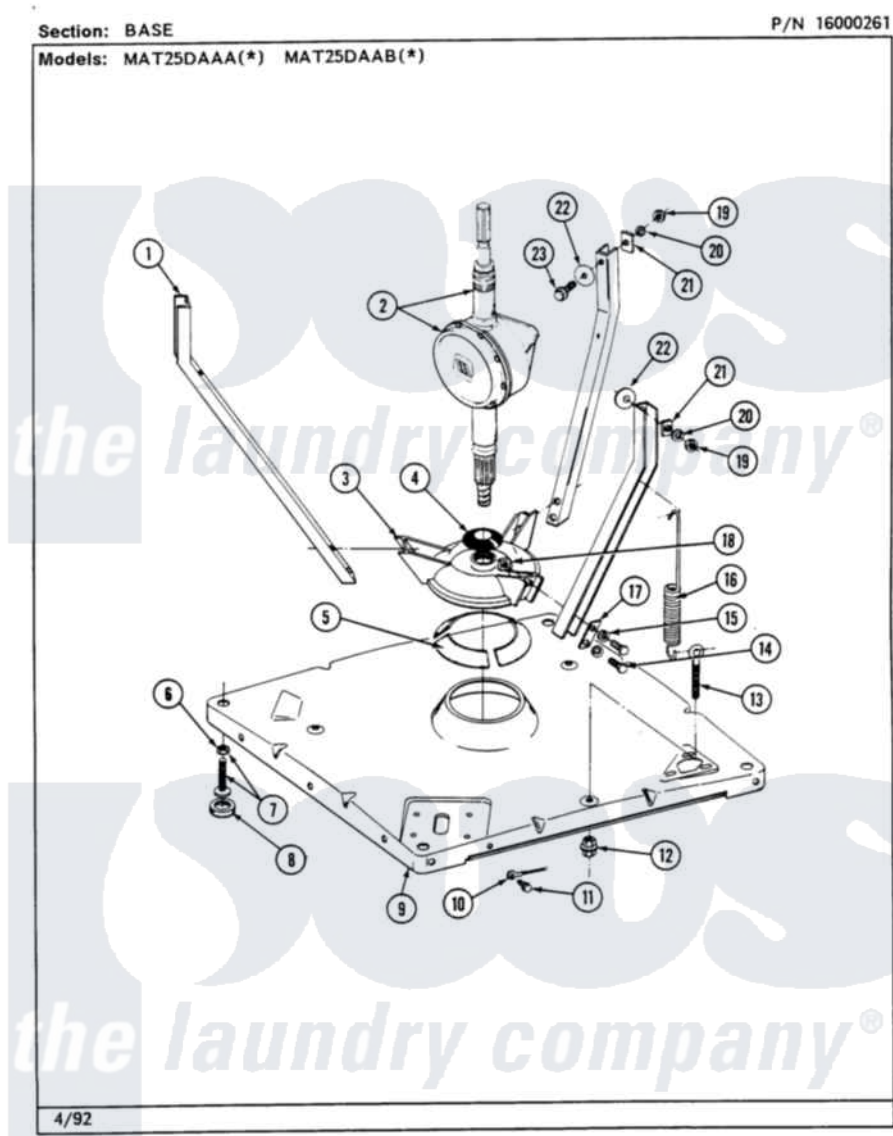

Maytag MAT25DAABW 08 - BASE

Maytag [Commercial Maytag MAT25DAABW Washer Parts](#) Parts Diagram 08 - BASE
 Click on the part number to view part

Item	Original Part Number	Replaced By	Status	Part Description
001	213100		Not Available	PART NOT USED
002	206708	6-2097790		Transmison
003	203725			Damper W/Bolt And Clip
004	211028	22001586		Deflector, Water
005	203956			Damper Pad Kit
006	210385			Lock Nut For Adjustable Leg
007	Y302699	22003428		Leg, Adjustable
008	210684			Foot, Adjustable Leg
009	203274			Base With Damper Pads
010	204807			Ground Wire, Supp. Plte To Top Cover
011	210186	3370225		Screw
012	211949			Nut, Adjustment Eyebolt
013	213120	216416		Bolt, Eye/Centering Spring
014	Y015627			Screw- Hex
015	911852	486009		Lockwasher
016	213054			Centering Spring - 3 Used

017	213073		Washer, Double Brace
018	Y052785		Nut, Brace To Damper
019	Y052734		Nut, Carrage Bolts And Bracket
020	Y054867		Washer, Lock
021	212979	Not Available	WASHER, TUB BRACE
022	211100		Washer, Outer Tub
023	200744	W10175939	Bolt
"	205254	W10175938	Bolt