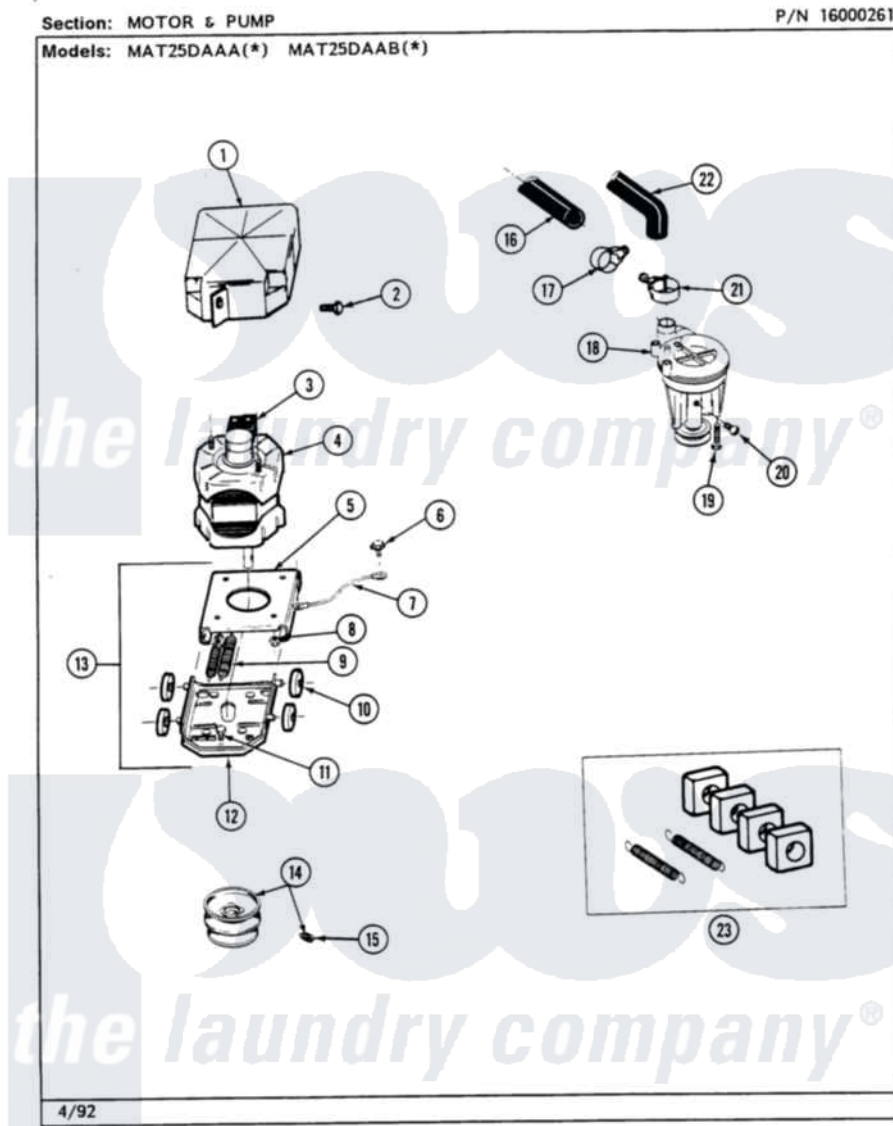

Maytag MAT25DAABW 10 - MOTOR & PUMP

20

Maytag [Commercial Maytag MAT25DAABW Washer Parts](#) Parts Diagram 10 - MOTOR & PUMP
 Click on the part number to view part

Item	Original Part Number	Replaced By	Status	Part Description
001	215098			Shield, Motor
002	213121	3400111		Screw, 12-14 X 5/8
003	205132		Not Available	SWITCH, MOTOR EXTERNAL START No.201664-14,205463-4 & 201800-4
"	205133		Not Available	(PROD. IDNo. 2-1664-8 & 2-5463)
"	206505		Not Available	PROD. No.201664-15, & No.205463-3.
"	NLA		Not Available	SWITCH, MOTOR EXTERNAL START
004	201805	12002351		Motor-Drve
005	214956			Motor Mount Assembly
006	210186	3370225		Screw
007	901220			Ground Wire
008	Y311426	3400029		Nut, Adapter Plate
009	202718			Springs, Tension
010	Y204998	205000		Roller And Spring Kit 4+Spr

011	Y313561		Screw---NA
012	205908		Motor Mount Assembly
013	205999		Motor Mount Assembly
014	200816	6-2008160	Pulley- MO
015	Y053241		Set Screw, Motor Pulley
016	215057	211704	Hose, Drain
017	200461	285655	Clamp, Hose
018	202203	6-2022030	Pump As Pa
019	211880		Screw, HeX Head No.10 X 1/2 Inc
020	Y015408	22003235	Screw, Bearing Insert
021	202574	3367052	Clamp, Hose
022	Y212989		Hose, Outer Tub To Pump
023	205000		Roller And Spring Kit 4+Spr