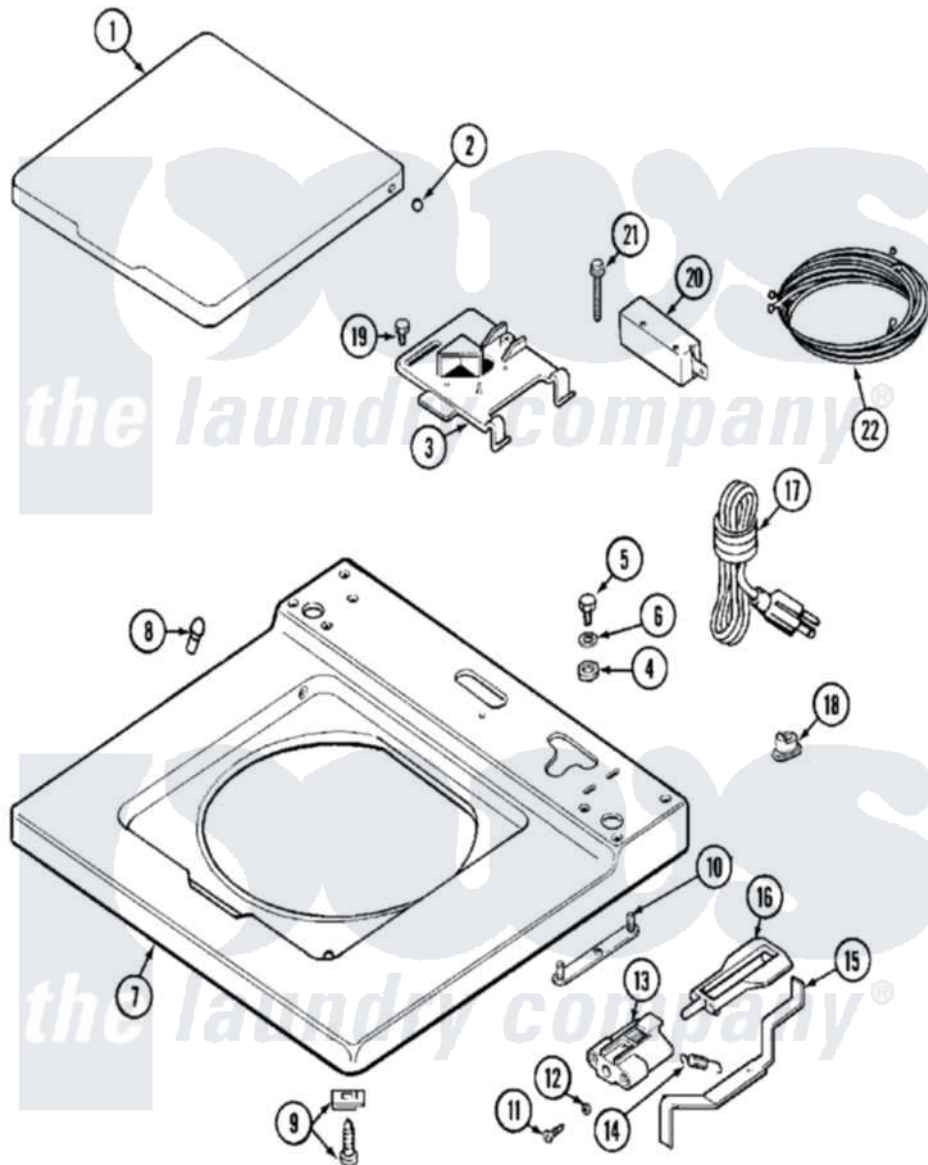

Maytag MAT25MNAAG 02 - TOP

Maytag [Commercial Maytag MAT25MNAAG Washer Parts](#) Parts Diagram 02 - TOP
 Click on the part number to view part

Item	Original Part Number	Replaced By	Status	Part Description
001	214901		Not Available	LID-WHITE
"	NLA		Not Available	(ALM)
002	211726			Hinge, Ball Lid
003	Y215699	22001678		Bracket, Switch And Fuse
004	Y052740	62739		Nut, Lock
005	211294	90767		Screw, 8A X 3/8 HeX Washer Head Tapping
006	910309			Washer, Mounting Strap
007	NLA		Not Available	TOP COVER (WHT)
008	212716			Bumper, Lid
009	204445			Screw And Fastener Assembly
010	NLA		Not Available	MTG. STRAP---NA
011	910182	25-7809		Screw, No.6-20 1/2 Flthd Torx
012	211500			Washer, Bracket To Top Cover
013	204968			Plunger And Bracket Assembly--W
"	NLA		Not Available	KIT, PLUNGER & BRACKET

014	213720		Spring, Lid Switch
015	215704		Lever, Unbalance
016	213718		Plunger, Lid Switch
"	216255		Plunger, Lid Switch
017	204590		Cord, Power
018	211881		Grommet, Cord Part Not Used- Gas Models Only
019	207159	489355	Screw, 8 X 1/2
020	206415		Switch, Lid
021	213501		Screw, No.6-20 X 1-1/8 Inch
022	NLA	Not Available	WIRE HARNESS