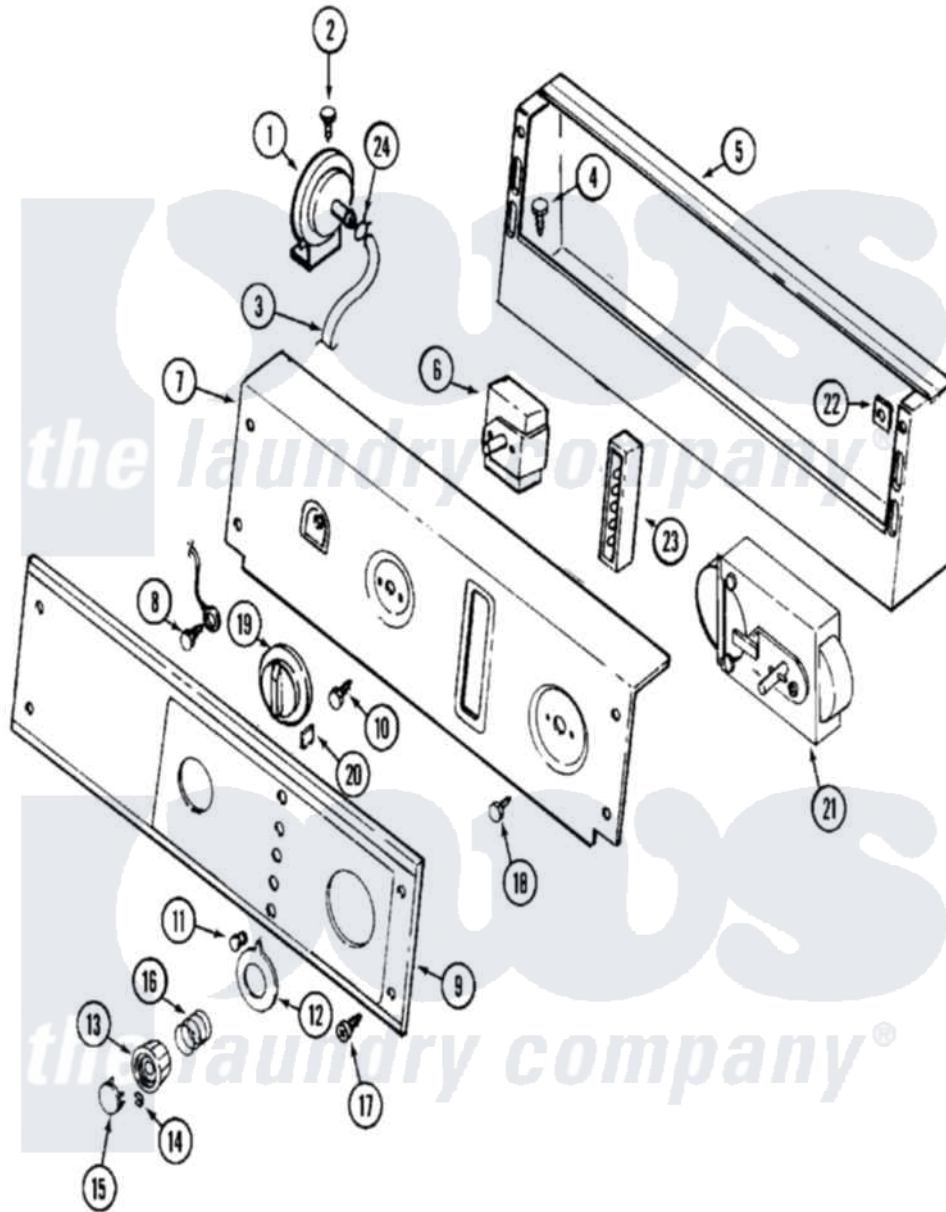

Maytag MAT25MNAAL 01 - CONTROL PANEL

Maytag [Commercial Maytag MAT25MNAAL Washer Parts](#) Parts Diagram 01 - CONTROL PANEL
 Click on the part number to view part

Item	Original Part Number	Replaced By	Status	Part Description
001	203263	22004474		Switch- Pr
002	211294	90767		Screw, 8A X 3/8 HeX Washer Head Tapping
003	212942	22001619		Tube, Water Level Switch
004	212276	W10116760		Screw
005	NLA		Not Available	CONSOLE (WHT)
006	205353			Switch, DIAl-A-Fabric
007	215571	22001596		Plate, Back-Up
008	Y314322	211251		Screw, Transformer
009	206928		Not Available	CONTROL PANEL WITH LENS - CA
010	Y313588	488234		Screw 8-32 X 1/4
011	215564			Lens, Indicator Light
012	206893	22001571		Bezel, Timer Dial
013	206892			Control Knob
014	211605			Bezel, Timer Dial
015	314723	W10133501		Cap, Knob

016	211065		Spring, Index Wheel
017	212277		Screw, No.8 X 1/2 Inch
018	213966	3400014	Screw
019	206894		Knob, Selector
020	215561	206894	Knob, Selector
021	NLA	Not Available	TIMER
022	215003		Fastener, Panel And Bracket
023	206881		Indicator, Light
024	410296	596669	Clamp, Manifold