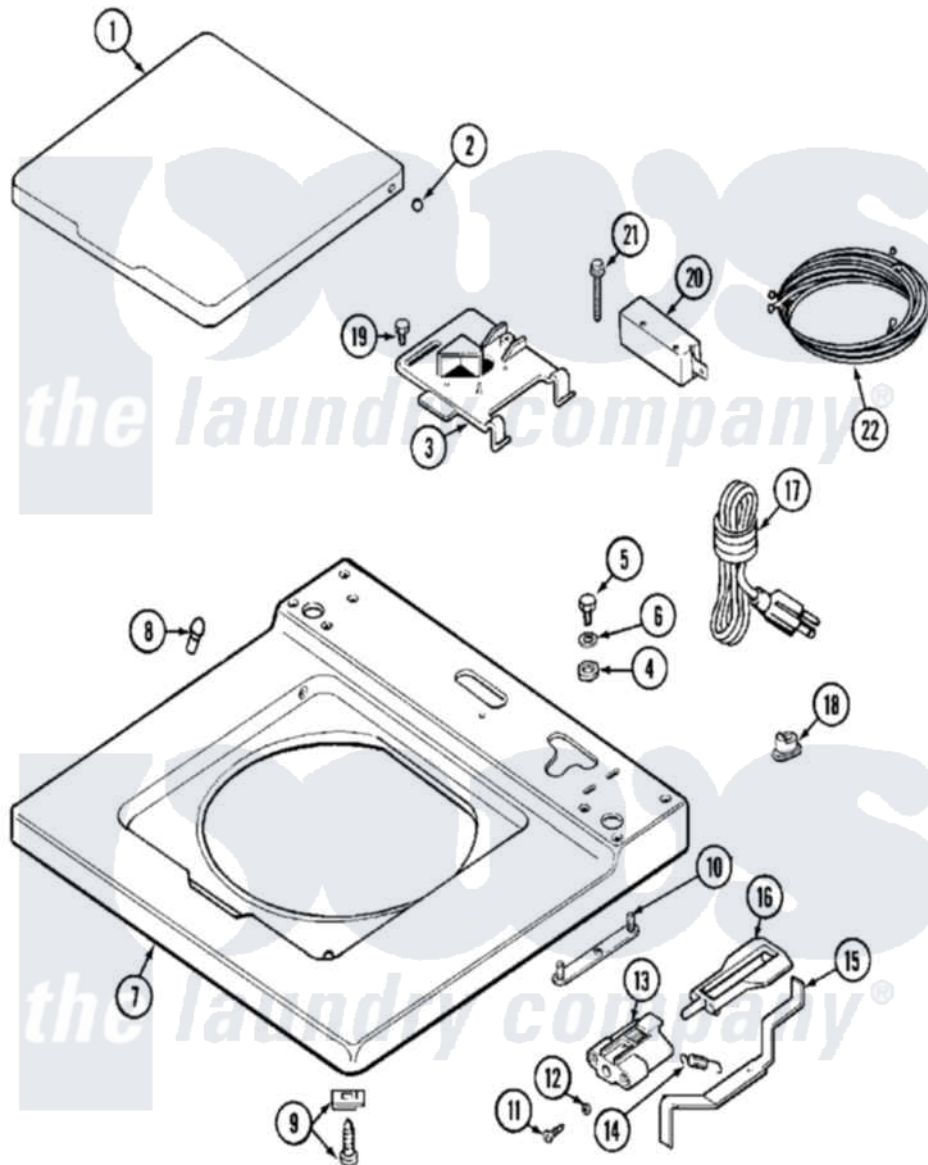

Maytag MAT25MNAAL 02 - TOP

Maytag [Commercial Maytag MAT25MNAAL Washer Parts](#) Parts Diagram 02 - TOP
 Click on the part number to view part

Item	Original Part Number	Replaced By	Status	Part Description
001	214901		Not Available	LID-WHITE
"	NLA		Not Available	(ALM)
002	211726			Hinge, Ball Lid
003	Y215699	22001678		Bracket, Switch And Fuse
004	Y052740	62739		Nut, Lock
005	211294	90767		Screw, 8A X 3/8 HeX Washer Head Tapping
006	910309			Washer, Mounting Strap
007	NLA		Not Available	TOP COVER (WHT)
008	212716			Bumper, Lid
009	204445			Screw And Fastener Assembly
010	NLA		Not Available	MTG. STRAP---NA
011	910182	25-7809		Screw, No.6-20 1/2 Flthd Torx
012	211500			Washer, Bracket To Top Cover
013	204968			Plunger And Bracket Assembly--W
"	NLA		Not Available	KIT, PLUNGER & BRACKET

014	213720		Spring, Lid Switch
015	215704		Lever, Unbalance
016	213718		Plunger, Lid Switch
"	216255		Plunger, Lid Switch
017	204590		Cord, Power
018	211881		Grommet, Cord Part Not Used- Gas Models Only
019	207159	489355	Screw, 8 X 1/2
020	206415		Switch, Lid
021	213501		Screw, No.6-20 X 1-1/8 Inch
022	NLA	Not Available	WIRE HARNESS