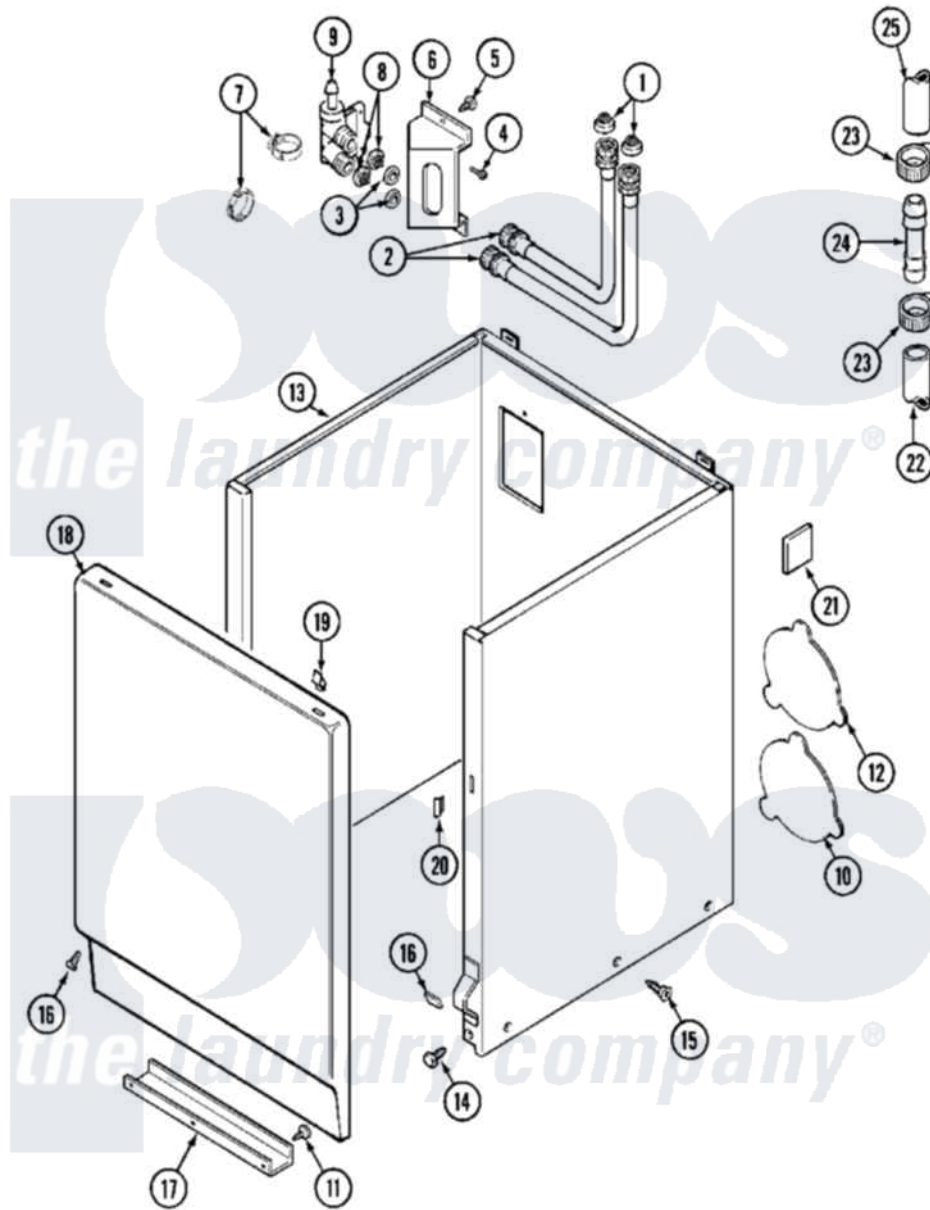

Maytag MAT25MNAAL 03 - CABINET

Maytag [Commercial Maytag MAT25MNAAL Washer Parts](#) Parts Diagram 03 - CABINET
 Click on the part number to view part

Item	Original Part Number	Replaced By	Status	Part Description
001	200961	12001413		Strainer And Washer Kit
002	205828	202860		Inlet Hose Assembly
003	Y013783			Washer, Inlet Hose
004	Y313561			Screw----NA
005	212276	W10116760		Screw
006	214812	22002361		Bracket, Water Valve
007	201575			Clamp, Hose
008	214337	96160		Screen
009	205614	205613		Water Valve
010	NLA		Not Available	PLATE, ACCESS
011	211294	90767		Screw, 8A X 3/8 HeX Washer Head Tapping
012	212985	22002924		Plate, Access
013	NLA		Not Available	CABINET (WHT)
014	213121	3400111		Screw, 12-14 X 5/8
015	213007			Xfor Cabinet See Cabinet, Back

016	204439		Screw And Fstner Assembly
017	213846		Guard, Belt
018	212998	Not Available	PANEL, FRONT (WHT)
"	212998L	Not Available	FRONT PANEL-ALMOND
"	NLA	Not Available	(H. WHEAT)
019	212982	22001650	Fastener, Spring
020	214376	22002331	Spacer, Front Panel
021	215058		Pad, Cabinet Bumper
022	214768	211704	Hose, Drain
023	200461	285655	Clamp, Hose
024	211111	16272	Connector, Straight
025	215057	211704	Hose, Drain