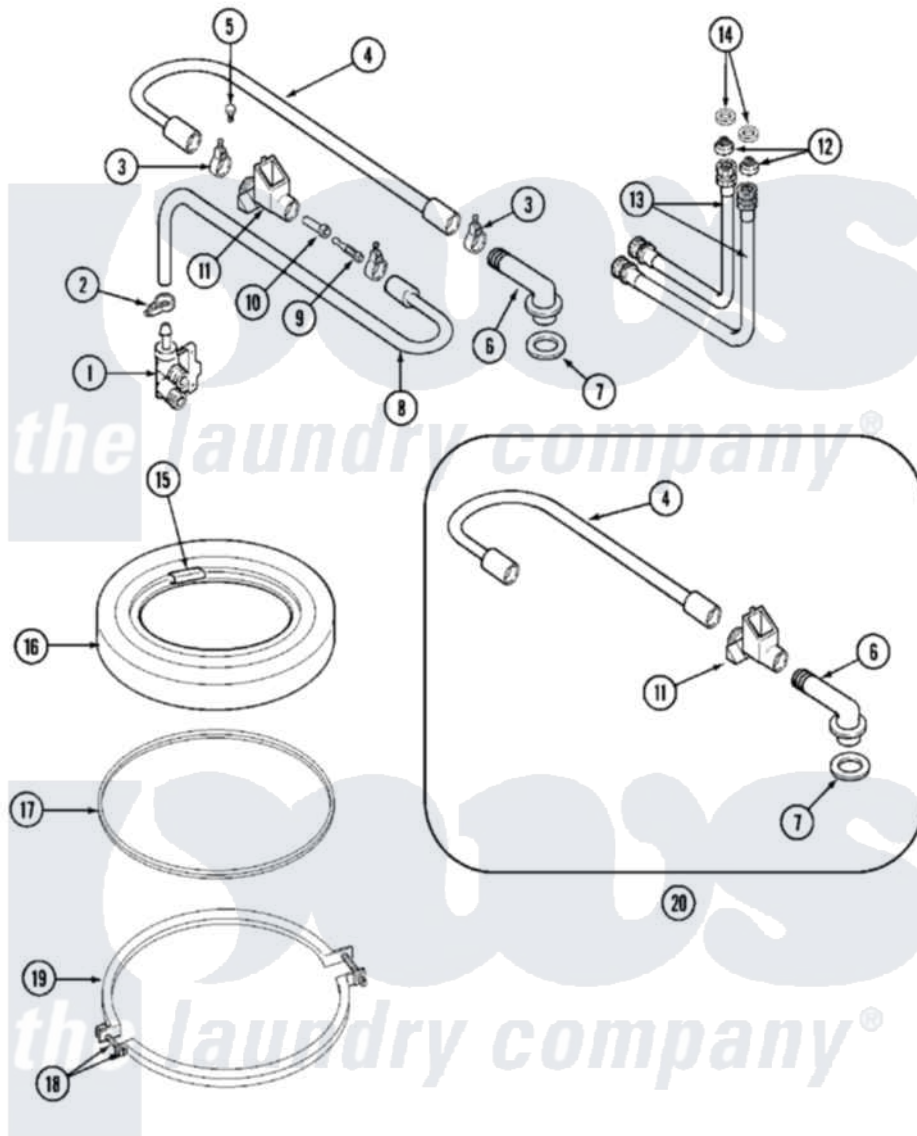

Maytag MAT25MNAAL 04 - TUB COVER

Maytag [Commercial Maytag MAT25MNAAL Washer Parts](#) Parts Diagram 04 - TUB COVER
 Click on the part number to view part

Item	Original Part Number	Replaced By	Status	Part Description
001	205614	205613		Water Valve
002	201575			Clamp, Hose
003	202515	596669		Clamp, Manifold
004	Y215234			Hose, Injector Fill
005	312620			Screw, Sems
006	215235			Tube, Injector
007	215233			Seal For Injector Tube
008	213013			Hose, Injector
009	213015			Nozzle, Injector
010	213016	216201		Nozzle
011	215447			Sleeve For Injector
012	200961	12001413		Strainer And Washer Kit
013	205828	202860		Inlet Hose Assembly
014	Y013783			Washer, Inlet Hose
015	215232			Bumper, Unbalance
016	206380		Not Available	COVER, TUB

017

[211232](#)

Seal, Tub Cover

018

[205529](#)

Nut And Bolt Kit For Tub Clam

019

[200846](#)

Clamp - Tub Cover

020

206683

[206680](#)

Water Injector Assembly