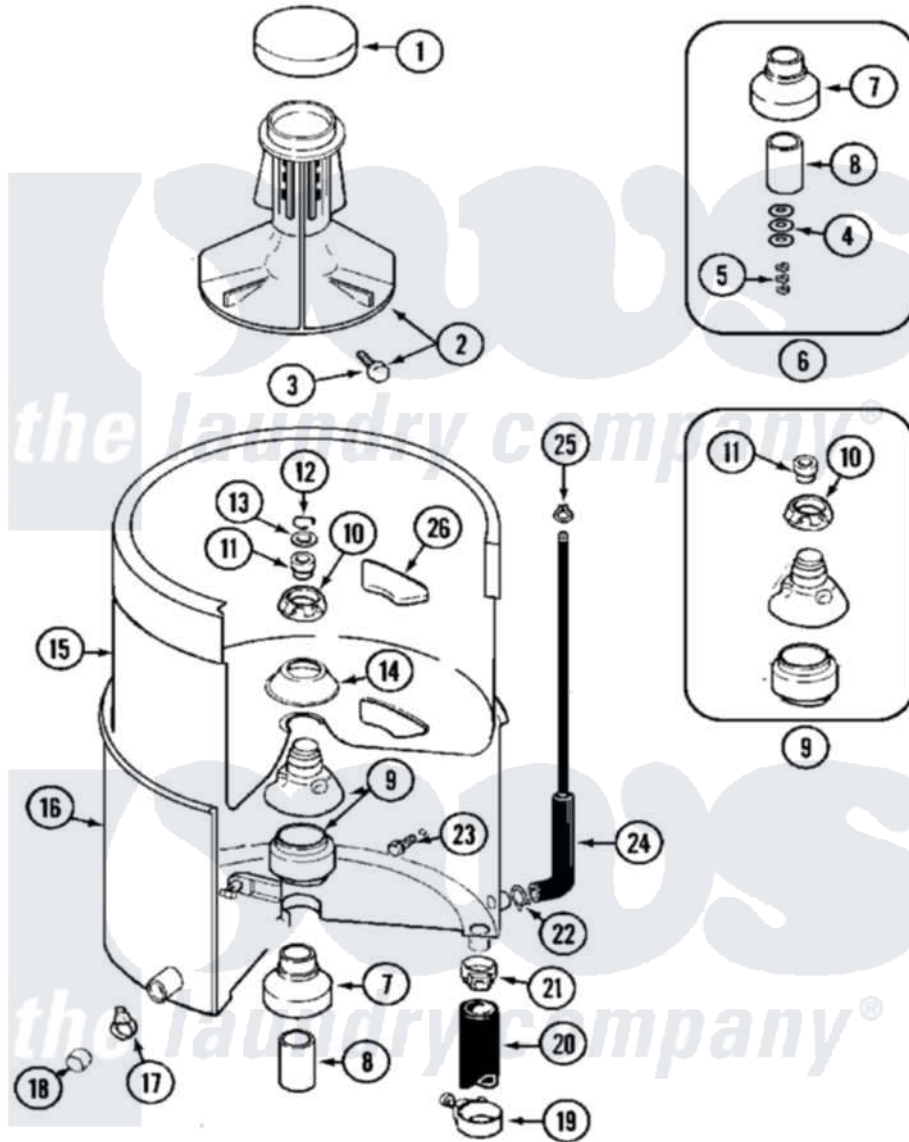

Maytag MAT25MNAAL 05 - TUB

Maytag [Commercial Maytag MAT25MNAAL Washer Parts](#) Parts Diagram 05 - TUB
 Click on the part number to view part

Item	Original Part Number	Replaced By	Status	Part Description
001	215532			Cap, Agitator
002	207119	207228		Agitator W/Lock Screw
"	208543			Agitator
003	206478		Not Available	SCREW & WASHER FOR AGITATOR
004	211100			Washer, Outer Tub
005	Y054867			Washer, Lock
006	204013	6-2040130		Tub Bearin
007	200824	6-2040130		Tub Bearin
008	211130			Bearing Liner, Tub Bearing
009	204012	6-2095720		Mounting S
010	211047	6-2110472		Nut- Clamp
011	Y0A4298	6-0A57420		Seal- Agitator
012	Y015667			Retaining Ring
013	Y015666			Washer, Retaining -
014	211210			Washer, Clamping Nut
015	NLA		Not Available	INNER TUB W/PLUG

016	205486		Not Available	PART NOT USED
017	214739	596669		Clamp, Manifold
018	214725			Cap For Spout-Outer Tub
019	202574	3367052		Clamp, Hose
020	Y212989			Hose, Outer Tub To Pump
021	200900	616099		Clamp
022	211641			Clamp, 1-1/16"
023	200744	W10175939		Bolt
"	205254	W10175938		Bolt
024	212942	22001619		Tube, Water Level Switch
025	410296	596669		Clamp, Manifold
026	215980			Plug, Filter Hole