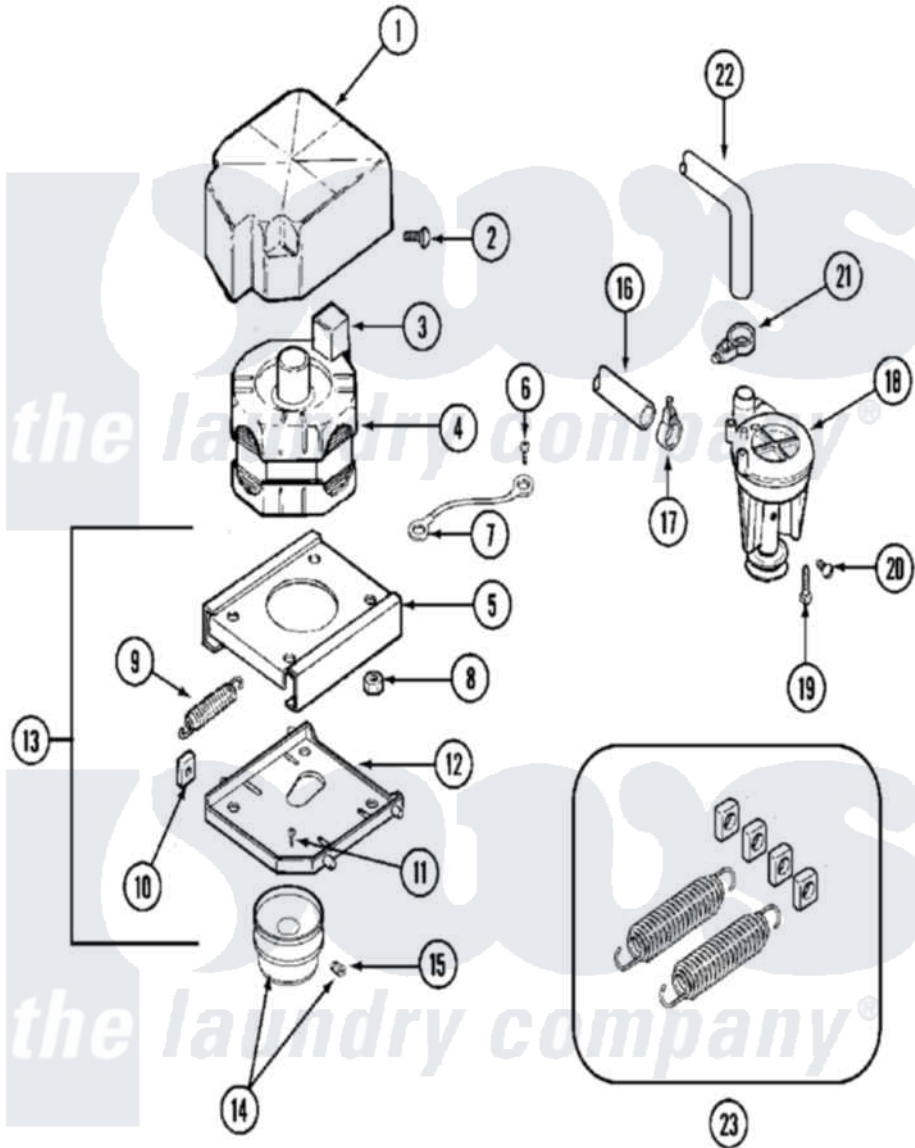

Maytag MAT25MNAAL 09 - MOTOR & PUMP

Maytag Commercial Maytag MAT25MNAAL Washer Parts Parts Diagram 09 - MOTOR & PUMP
 Click on the part number to view part

Item	Original Part Number	Replaced By	Status	Part Description
001	215098			Shield, Motor
002	213121	3400111		Screw, 12-14 X 5/8
003	205132		Not Available	SWITCH, MOTOR EXTERNAL START No.201664-14,205463-4 & 201800-4
"	205133		Not Available	(PROD. IDNo. 2-1664-8 & 2-5463)
"	206505		Not Available	PROD. No.201664-15, & No.205463-3.
"	NLA		Not Available	(PROD. ID NOS. 2-1664-8
004	201805	12002351		Motor-Drve
005	214956			Motor Mount Assembly
006	210186	3370225		Screw
007	901220			Ground Wire
008	Y311426	3400029		Nut, Adapter Plate
009	202718			Springs, Tension
010	Y204998	205000		Roller And Spring Kit 4+Spr
011	Y313561			Screw----NA

012	205908		Motor Mount Assembly
013	205999		Motor Mount Assembly
014	200816	6-2008160	Pulley- MO
015	Y053241		Set Screw, Motor Pulley
016	215057	211704	Hose, Drain
017	200461	285655	Clamp, Hose
018	202203	6-2022030	Pump As Pa
019	211880		Screw, HeX Head No.10 X 1/2 Inc
020	Y015408	22003235	Screw, Bearing Insert
021	202574	3367052	Clamp, Hose
022	Y212989		Hose, Outer Tub To Pump
023	205000		Roller And Spring Kit 4+Spr