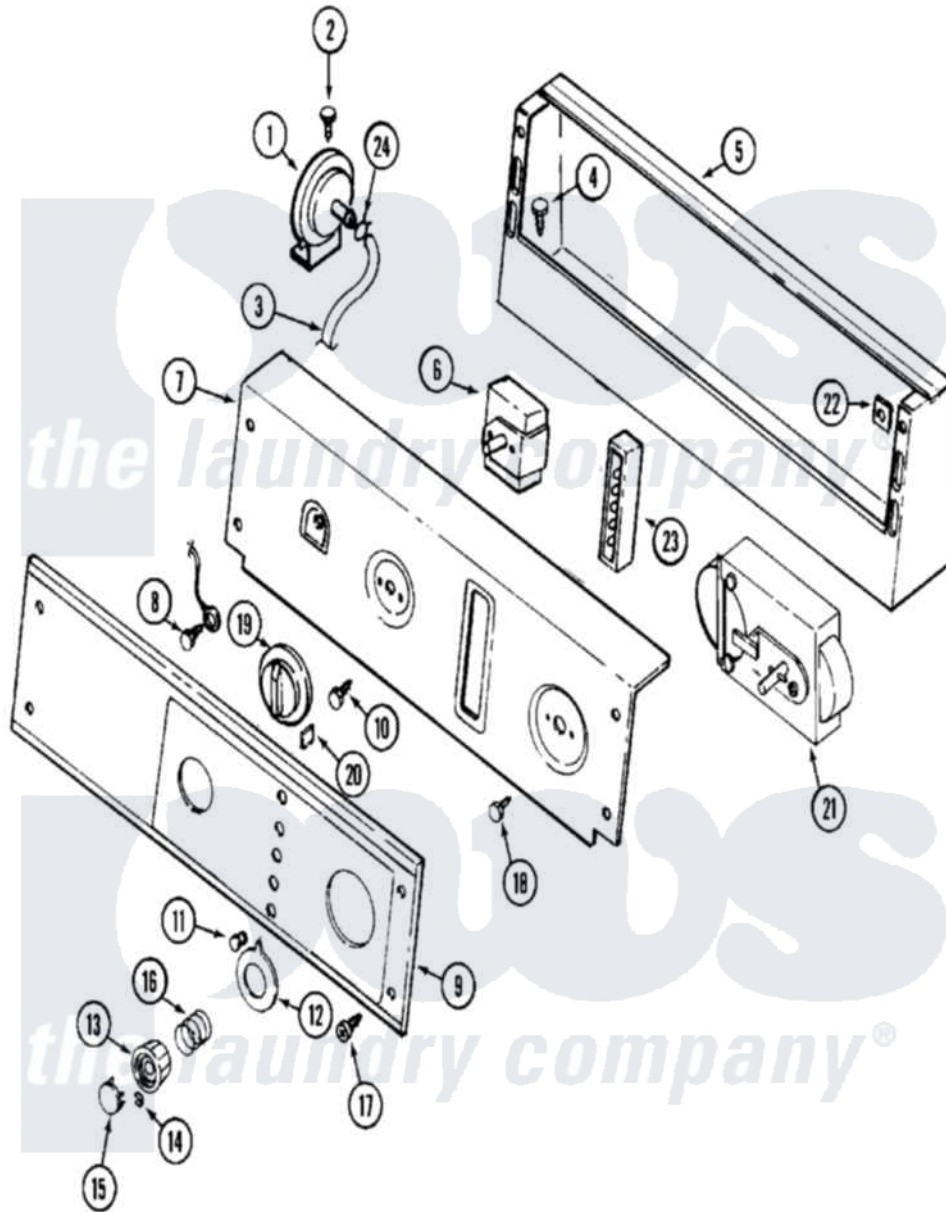

Maytag MAT25MNAAW 01 - CONTROL PANEL

Maytag Commercial Maytag MAT25MNAAW Washer Parts Parts Diagram 01 - CONTROL PANEL
 Click on the part number to view part

Item	Original Part Number	Replaced By	Status	Part Description
001	203263	22004474		Switch- Pr
002	211294	90767		Screw, 8A X 3/8 HeX Washer Head Tapping
003	212942	22001619		Tube, Water Level Switch
004	212276	W10116760		Screw
005	NLA		Not Available	CONSOLE (WHT)
006	205353			Switch, DIAl-A-Fabric
007	215571	22001596		Plate, Back-Up
008	Y314322	211251		Screw, Transformer
009	206928		Not Available	CONTROL PANEL WITH LENS - CA
010	Y313588	488234		Screw 8-32 X 1/4
011	215564			Lens, Indicator Light
012	206893	22001571		Bezel, Timer Dial
013	206892			Control Knob
014	211605			Bezel, Timer Dial
015	314723	W10133501		Cap, Knob

016	211065		Spring, Index Wheel
017	212277		Screw, No.8 X 1/2 Inch
018	213966	3400014	Screw
019	206894		Knob, Selector
020	215561	206894	Knob, Selector
021	NLA	Not Available	TIMER
022	215003		Fastener, Panel And Bracket
023	206881		Indicator, Light
024	410296	596669	Clamp, Manifold