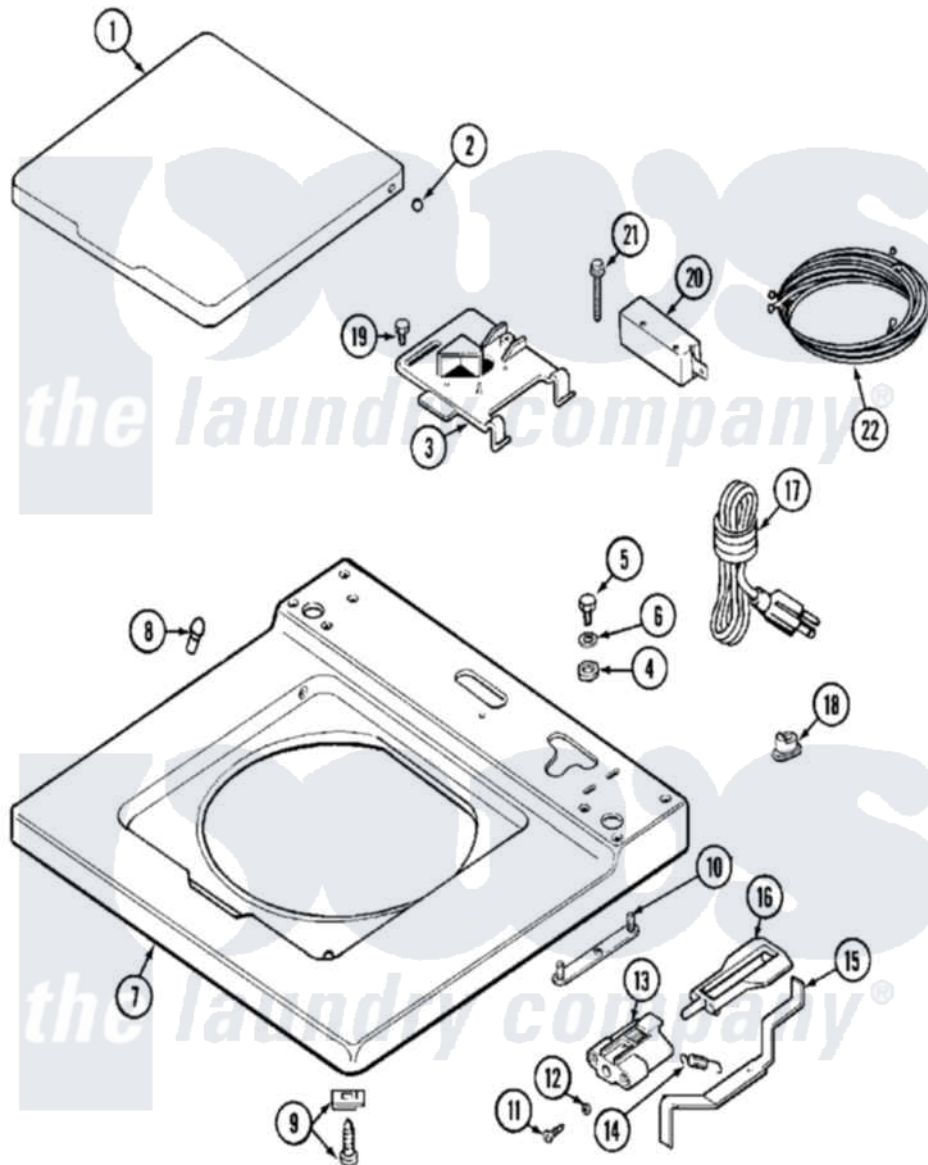

Maytag MAT25MNAAW 02 - TOP

Maytag Commercial Maytag MAT25MNAAW Washer Parts Parts Diagram 02 - TOP
 Click on the part number to view part

Item	Original Part Number	Replaced By	Status	Part Description
001	214901		Not Available	LID-WHITE
"	NLA		Not Available	(ALM)
002	211726			Hinge, Ball Lid
003	Y215699	22001678		Bracket, Switch And Fuse
004	Y052740	62739		Nut, Lock
005	211294	90767		Screw, 8A X 3/8 HeX Washer Head Tapping
006	910309			Washer, Mounting Strap
007	NLA		Not Available	TOP COVER (WHT)
008	212716			Bumper, Lid
009	204445			Screw And Fastener Assembly
010	NLA		Not Available	MTG. STRAP---NA
011	910182	25-7809		Screw, No.6-20 1/2 Flthd Torx
012	211500			Washer, Bracket To Top Cover
013	204968			Plunger And Bracket Assembly--W
"	NLA		Not Available	KIT, PLUNGER & BRACKET

014	213720		Spring, Lid Switch
015	215704		Lever, Unbalance
016	213718		Plunger, Lid Switch
"	216255		Plunger, Lid Switch
017	204590		Cord, Power
018	211881		Grommet, Cord Part Not Used- Gas Models Only
019	207159	489355	Screw, 8 X 1/2
020	206415		Switch, Lid
021	213501		Screw, No.6-20 X 1-1/8 Inch
022	NLA	Not Available	WIRE HARNESS