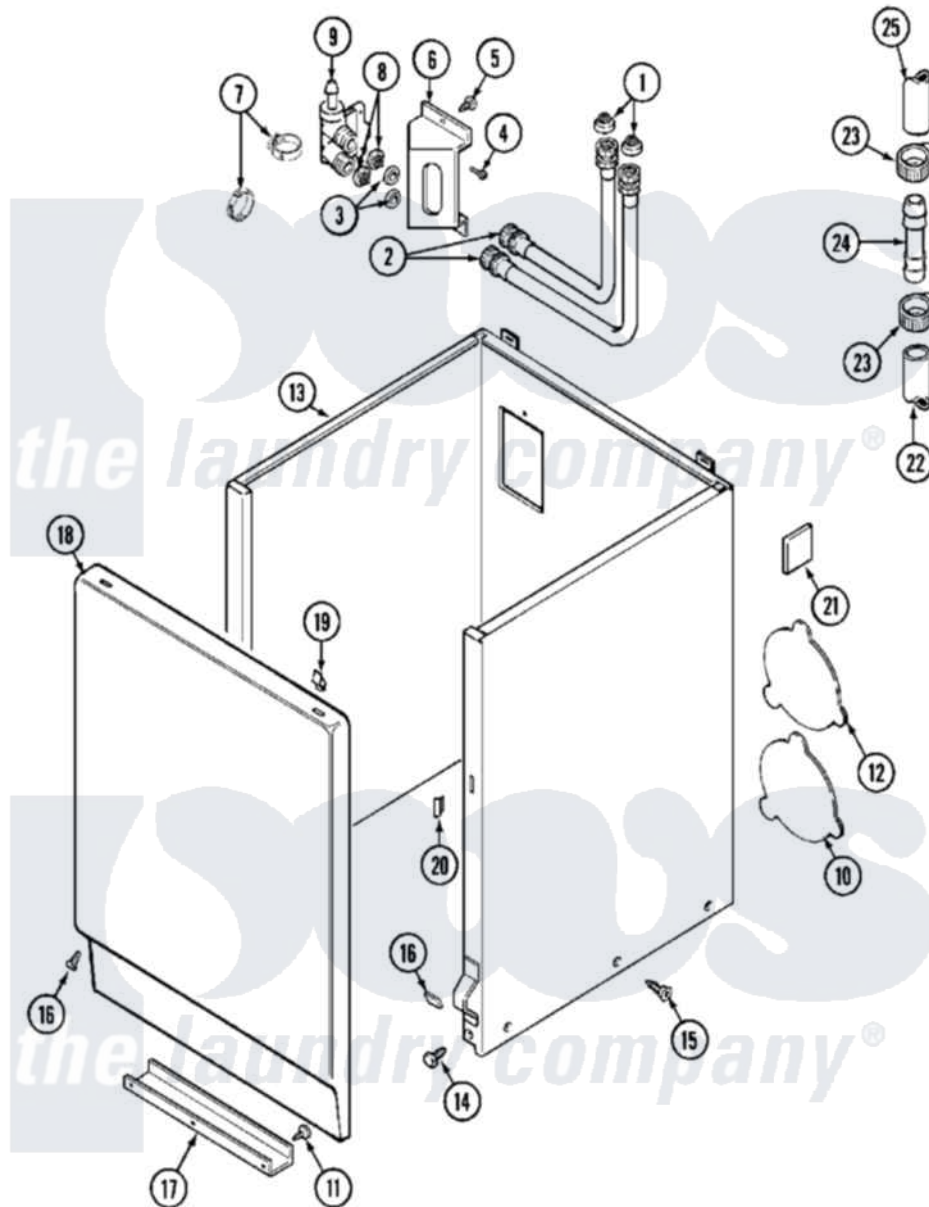

Maytag MAT25MNAAW 03 - CABINET

Maytag [Commercial Maytag MAT25MNAAW Washer Parts](#) Parts Diagram 03 - CABINET
 Click on the part number to view part

Item	Original Part Number	Replaced By	Status	Part Description
001	200961	12001413		Strainer And Washer Kit
002	205828	202860		Inlet Hose Assembly
003	Y013783			Washer, Inlet Hose
004	Y313561			Screw----NA
005	212276	W10116760		Screw
006	214812	22002361		Bracket, Water Valve
007	201575			Clamp, Hose
008	214337	96160		Screen
009	205614	205613		Water Valve
010	NLA		Not Available	PLATE, ACCESS
011	211294	90767		Screw, 8A X 3/8 HeX Washer Head Tapping
012	212985	22002924		Plate, Access
013	NLA		Not Available	CABINET (WHT)
014	213121	3400111		Screw, 12-14 X 5/8
015	213007			Xfor Cabinet See Cabinet, Back

016	204439		Screw And Fstner Assembly
017	213846		Guard, Belt
018	212998	Not Available	PANEL, FRONT (WHT)
"	212998L	Not Available	FRONT PANEL-ALMOND
"	NLA	Not Available	(H. WHEAT)
019	212982	22001650	Fastener, Spring
020	214376	22002331	Spacer, Front Panel
021	215058		Pad, Cabinet Bumper
022	214768	211704	Hose, Drain
023	200461	285655	Clamp, Hose
024	211111	16272	Connector, Straight
025	215057	211704	Hose, Drain