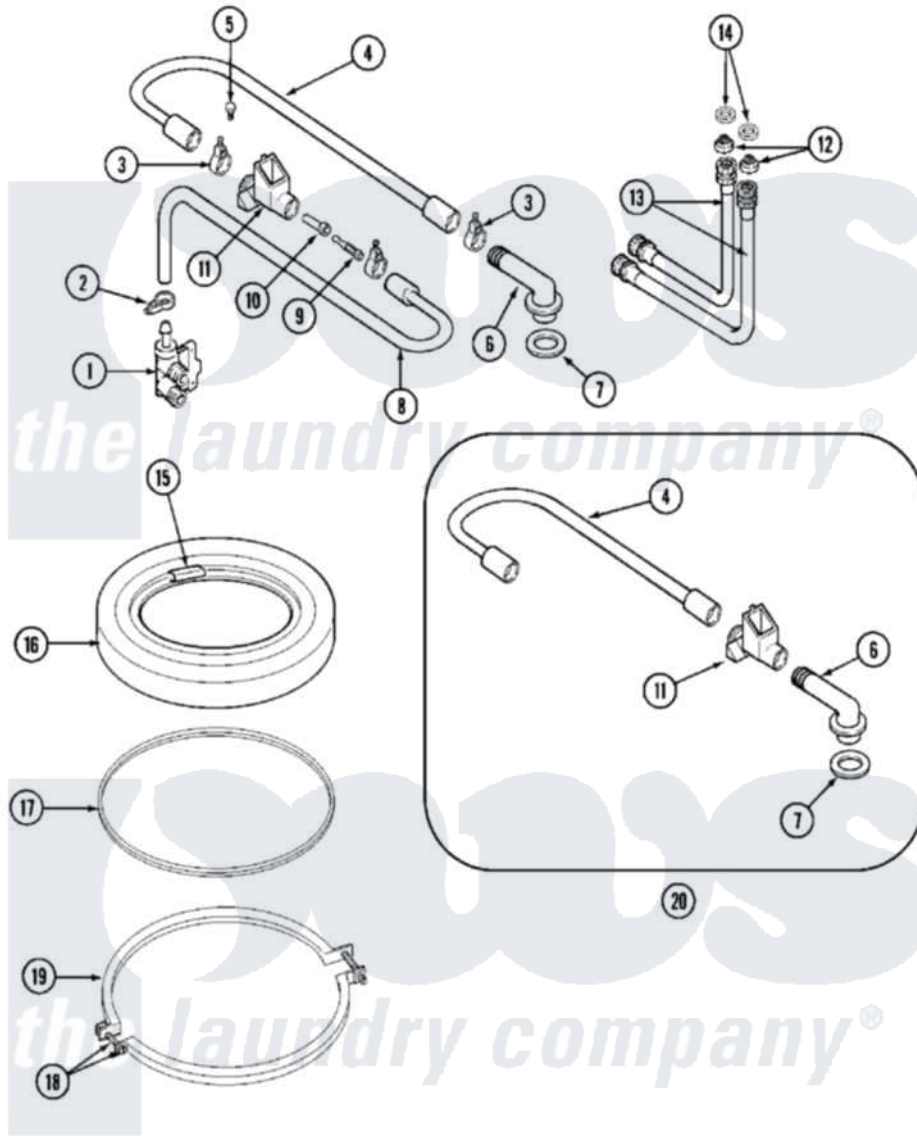

Maytag MAT25MNAAW 04 - TUB COVER

Maytag [Commercial Maytag MAT25MNAAW Washer Parts](#) Parts Diagram 04 - TUB COVER
 Click on the part number to view part

Item	Original Part Number	Replaced By	Status	Part Description
001	205614	205613		Water Valve
002	201575			Clamp, Hose
003	202515	596669		Clamp, Manifold
004	Y215234			Hose, Injector Fill
005	312620			Screw, Sems
006	215235			Tube, Injector
007	215233			Seal For Injector Tube
008	213013			Hose, Injector
009	213015			Nozzle, Injector
010	213016	216201		Nozzle
011	215447			Sleeve For Injector
012	200961	12001413		Strainer And Washer Kit
013	205828	202860		Inlet Hose Assembly
014	Y013783			Washer, Inlet Hose
015	215232			Bumper, Unbalance
016	206380		Not Available	COVER, TUB

017

[211232](#)

Seal, Tub Cover

018

[205529](#)

Nut And Bolt Kit For Tub Clam

019

[200846](#)

Clamp - Tub Cover

020

206683

[206680](#)

Water Injector Assembly