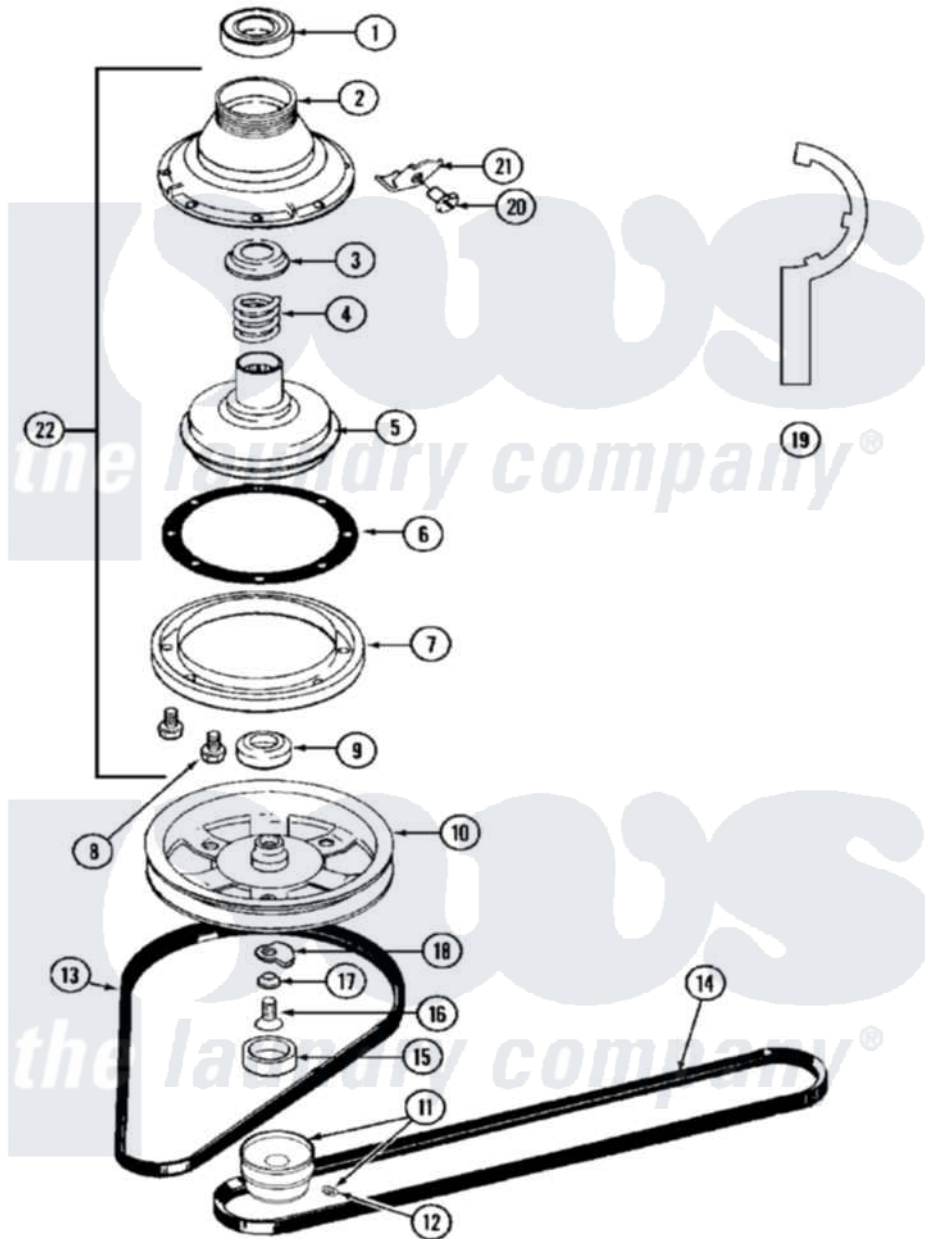

Maytag MAT25MNAAW 08 - BASE/BRAKE & ROTOR

Maytag Commercial Maytag MAT25MNAAW Washer Parts Parts Diagram 08 - BASE/BRAKE & ROTOR
 Click on the part number to view part

Item	Original Part Number	Replaced By	Status	Part Description
001	Y200720	22003441		Bearing, Rear
002	211045	6-2011900		Brake Asse
003	211039	6-2011900		Brake Asse
004	211041	6-2011900		Brake Asse
005	201126	6-2011900		Brake Asse
006	211042	6-2011900		Brake Asse
007	211043	6-2011900		Brake Asse
008	211000			SCREW, BRAKE DRUM (HEX HEAD)
009	200835			Bearing, Brake Rotor
010	211059	6-2301530		Pulley
011	200816	6-2008160		Pulley- MO
012	Y053241			Set Screw, Motor Pulley
013	211125			V Belt, Drive Pulley
014	211124			Part Not Used
015	NLA		Not Available	CAP, OIL RETAINER
016	211375	681582		Screw

017	211090	22003555	Washer, Stop Lug
018	211089		Lug, Stop Pulley
019	Y038315	038315	Tool
020	213326		Bolt, Sems Retaining Clip
021	213325		Clip, Retaining
022	201190	6-2011900	Brake Asse