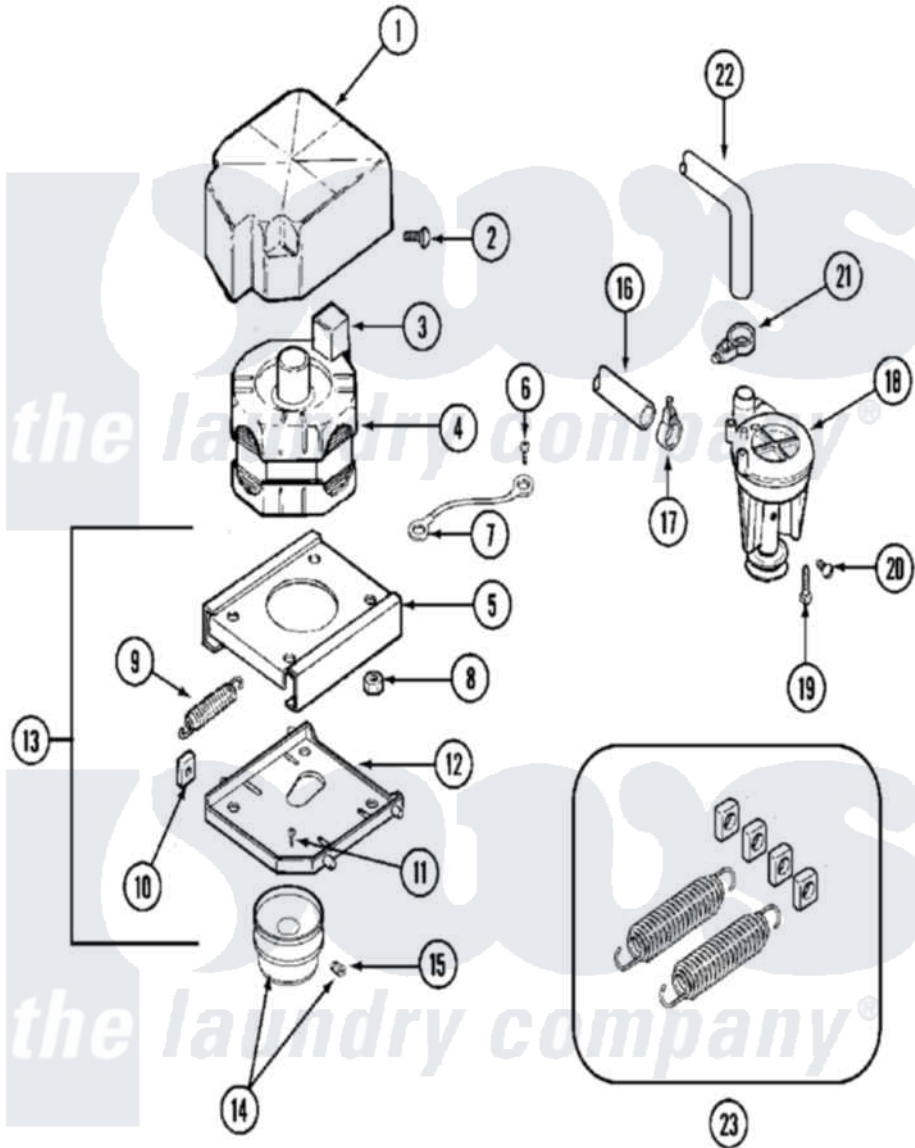

# Maytag MAT25MNAAW 09 - MOTOR & PUMP

Maytag [Commercial Maytag MAT25MNAAW Washer Parts](#) Parts Diagram 09 - MOTOR & PUMP  
 Click on the part number to view part

Item	Original Part Number	Replaced By	Status	Part Description
001	<a href="#">215098</a>			Shield, Motor
002	<a href="#">213121</a>	<a href="#">3400111</a>		Screw, 12-14 X 5/8
003	205132		Not Available	SWITCH, MOTOR EXTERNAL START No.201664-14,205463-4 & 201800-4
"	205133		Not Available	(PROD. IDNo. 2-1664-8 & 2-5463)
"	206505		Not Available	PROD. No.201664-15, & No.205463-3.
"	NLA		Not Available	(PROD. ID NOS. 2-1664-8
004	201805	<a href="#">12002351</a>		Motor-Drve
005	<a href="#">214956</a>			Motor Mount Assembly
006	210186	<a href="#">3370225</a>		Screw
007	<a href="#">901220</a>			Ground Wire
008	<a href="#">Y311426</a>	<a href="#">3400029</a>		Nut, Adapter Plate
009	<a href="#">202718</a>			Springs, Tension
010	Y204998	<a href="#">205000</a>		Roller And Spring Kit 4+Spr
011	<a href="#">Y313561</a>			Screw----NA

012	<a href="#">205908</a>		Motor Mount Assembly
013	<a href="#">205999</a>		Motor Mount Assembly
014	200816	<a href="#">6-2008160</a>	Pulley- MO
015	<a href="#">Y053241</a>		Set Screw, Motor Pulley
016	215057	<a href="#">211704</a>	Hose, Drain
017	200461	<a href="#">285655</a>	Clamp, Hose
018	202203	<a href="#">6-2022030</a>	Pump As Pa
019	<a href="#">211880</a>		Screw, HeX Head No.10 X 1/2 Inc
020	Y015408	<a href="#">22003235</a>	Screw, Bearing Insert
021	202574	<a href="#">3367052</a>	Clamp, Hose
022	<a href="#">Y212989</a>		Hose, Outer Tub To Pump
023	<a href="#">205000</a>		Roller And Spring Kit 4+Spr