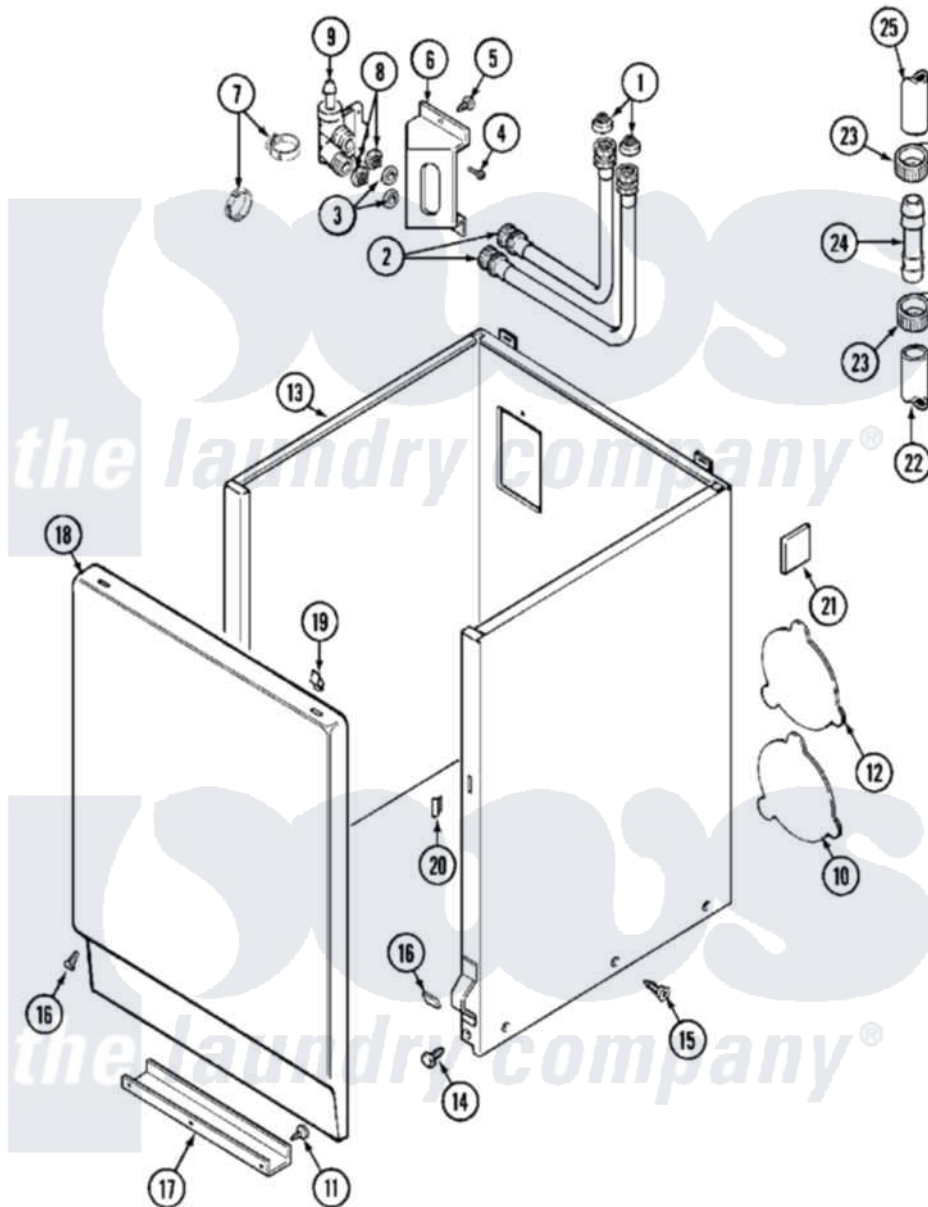

# Maytag MAT26MNAAL 03 - CABINET

Maytag [Commercial Maytag MAT26MNAAL Washer Parts](#) Parts Diagram 03 - CABINET  
 Click on the part number to view part

Item	Original Part Number	Replaced By	Status	Part Description
001	200961	<a href="#">12001413</a>		Strainer And Washer Kit
002	205828	<a href="#">202860</a>		Inlet Hose Assembly
003	<a href="#">Y013783</a>			Washer, Inlet Hose
004	<a href="#">Y313561</a>			Screw----NA
005	212276	<a href="#">W10116760</a>		Screw
006	214812	<a href="#">22002361</a>		Bracket, Water Valve
007	<a href="#">201575</a>			Clamp, Hose
008	214337	<a href="#">96160</a>		Screen
009	205614	<a href="#">205613</a>		Water Valve
010	NLA		Not Available	PLATE, ACCESS
011	<a href="#">211294</a>	<a href="#">90767</a>		Screw, 8A X 3/8 HeX Washer Head Tapping
012	212985	<a href="#">22002924</a>		Plate, Access
013	NLA		Not Available	CABINET (WHT)
014	<a href="#">213121</a>	<a href="#">3400111</a>		Screw, 12-14 X 5/8
015	<a href="#">213007</a>			Xfor Cabinet See Cabinet, Back

016	<a href="#">204439</a>		Screw And Fstner Assembly
017	<a href="#">213846</a>		Guard, Belt
018	212998	Not Available	PANEL, FRONT (WHT)
"	212998L	Not Available	FRONT PANEL-ALMOND
"	NLA	Not Available	(H. WHEAT)
019	212982	<a href="#">22001650</a>	Fastener, Spring
020	214376	<a href="#">22002331</a>	Spacer, Front Panel
021	<a href="#">215058</a>		Pad, Cabinet Bumper
022	<a href="#">214768</a>	<a href="#">211704</a>	Hose, Drain
023	200461	<a href="#">285655</a>	Clamp, Hose
024	<a href="#">211111</a>	<a href="#">16272</a>	Connector, Straight
025	215057	<a href="#">211704</a>	Hose, Drain