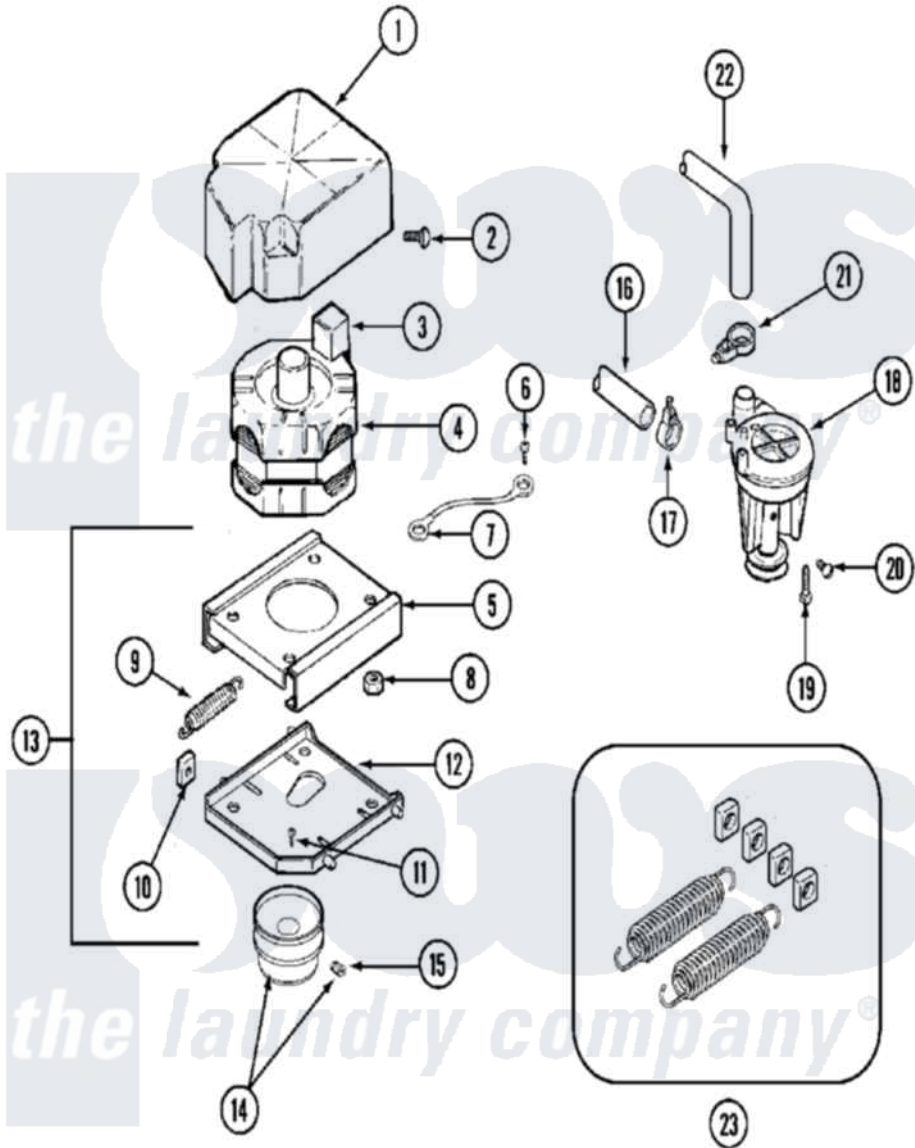

Maytag MAT26MNAAL 09 - MOTOR & PUMP

Maytag Commercial Maytag MAT26MNAAL Washer Parts Parts Diagram 09 - MOTOR & PUMP
 Click on the part number to view part

Item	Original Part Number	Replaced By	Status	Part Description
001	215098			Shield, Motor
002	213121	3400111		Screw, 12-14 X 5/8
003	205132		Not Available	SWITCH, MOTOR EXTERNAL START No.201664-14,205463-4 & 201800-4
"	205133		Not Available	(PROD. IDNo. 2-1664-8 & 2-5463)
"	206505		Not Available	PROD. No.201664-15, & No.205463-3.
"	NLA		Not Available	(PROD. ID NOS. 2-1664-8
004	201805	12002351		Motor-Drve
005	214956			Motor Mount Assembly
006	210186	3370225		Screw
007	901220			Ground Wire
008	Y311426	3400029		Nut, Adapter Plate
009	202718			Springs, Tension
010	Y204998	205000		Roller And Spring Kit 4+Spr
011	Y313561			Screw----NA

012	205908		Motor Mount Assembly
013	205999		Motor Mount Assembly
014	200816	6-2008160	Pulley- MO
015	Y053241		Set Screw, Motor Pulley
016	215057	211704	Hose, Drain
017	200461	285655	Clamp, Hose
018	202203	6-2022030	Pump As Pa
019	211880		Screw, HeX Head No.10 X 1/2 Inc
020	Y015408	22003235	Screw, Bearing Insert
021	202574	3367052	Clamp, Hose
022	Y212989		Hose, Outer Tub To Pump
023	205000		Roller And Spring Kit 4+Spr