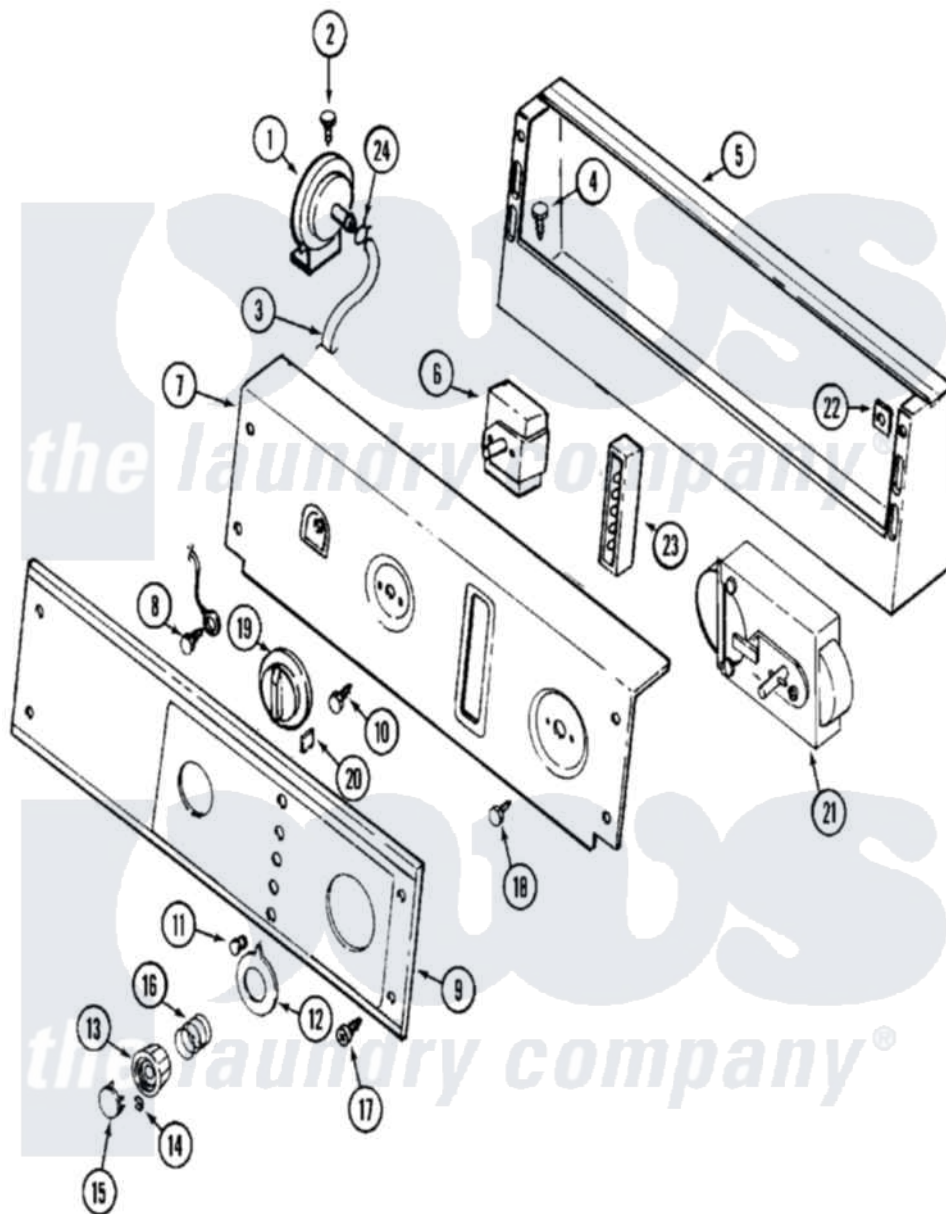

Maytag MAT26MNAAW 01 - CONTROL PANEL

Maytag Commercial Maytag MAT26MNAAW Washer Parts Parts Diagram 01 - CONTROL PANEL
 Click on the part number to view part

Item	Original Part Number	Replaced By	Status	Part Description
001	203970			Switch, Water Level
002	211294	90767		Screw, 8A X 3/8 HeX Washer Head Tapping
003	212942	22001619		Tube, Water Level Switch
004	212276	W10116760		Screw
005	NLA		Not Available	CONSOLE (WHT)
006	205353			Switch, DiA-A-Fabric
007	215571	22001596		Plate, Back-Up
008	Y314322	211251		Screw, Transformer
009	206928		Not Available	CONTROL PANEL WITH LENS - CA
010	Y313588	488234		Screw 8-32 X 1/4
011	215564			Lens, Indicator Light
012	206893	22001571		Bezel, Timer Dial
013	206892			Control Knob
014	211605			Bezel, Timer Dial
015	314723	W10133501		Cap, Knob

016	211065		Spring, Index Wheel
017	212277		Screw, No.8 X 1/2 Inch
018	213966	3400014	Screw
019	206894		Knob, Selector
020	215561	206894	Knob, Selector
021	NLA	Not Available	TIMER
022	215003		Fastener, Panel And Bracket
023	206881		Indicator, Light
024	410296	596669	Clamp, Manifold