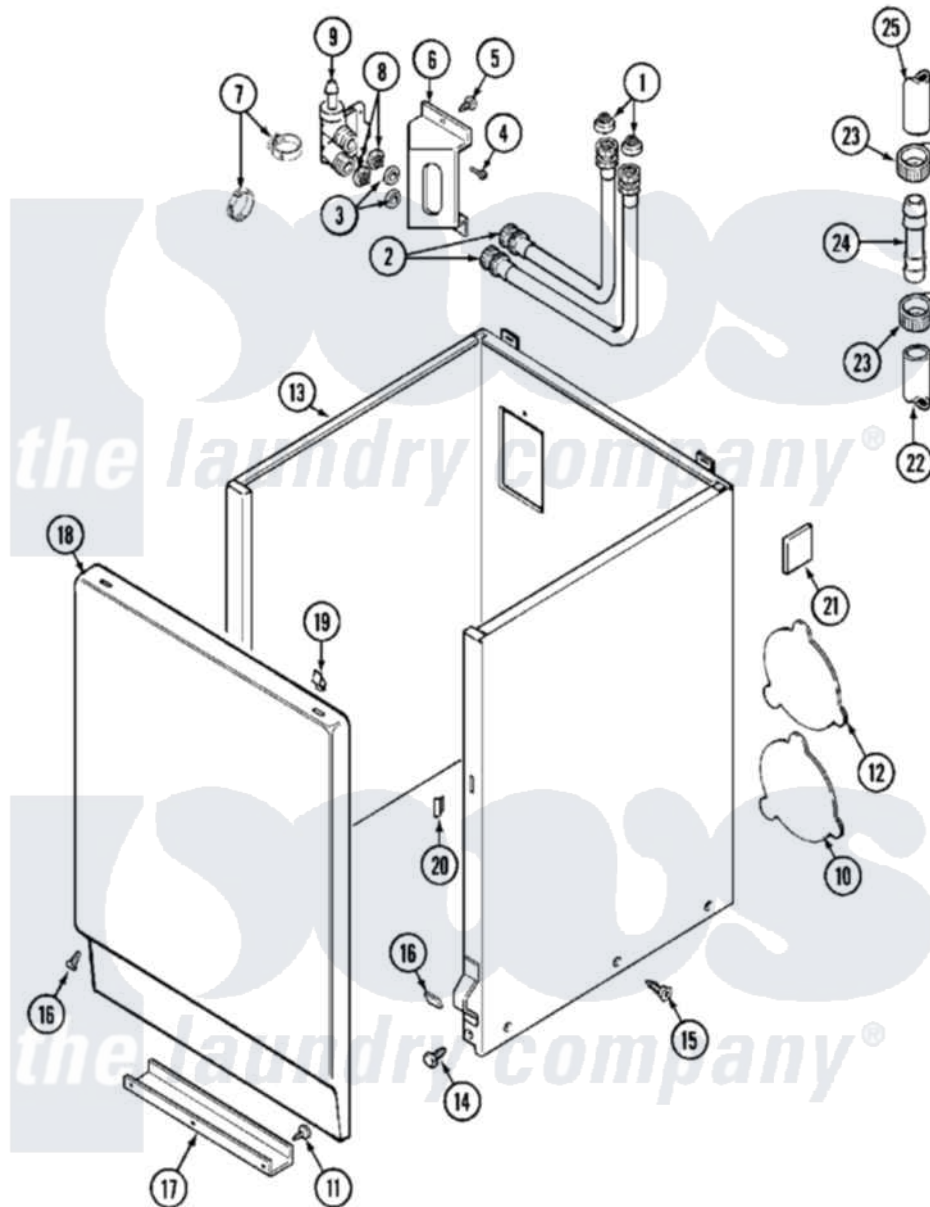

Maytag MAT26MNAAW 03 - CABINET

Maytag [Commercial Maytag MAT26MNAAW Washer Parts](#) Parts Diagram 03 - CABINET
 Click on the part number to view part

Item	Original Part Number	Replaced By	Status	Part Description
001	200961	12001413		Strainer And Washer Kit
002	205828	202860		Inlet Hose Assembly
003	Y013783			Washer, Inlet Hose
004	Y313561			Screw----NA
005	212276	W10116760		Screw
006	214812	22002361		Bracket, Water Valve
007	201575			Clamp, Hose
008	214337	96160		Screen
009	205614	205613		Water Valve
010	NLA		Not Available	PLATE, ACCESS
011	211294	90767		Screw, 8A X 3/8 HeX Washer Head Tapping
012	212985	22002924		Plate, Access
013	NLA		Not Available	CABINET (WHT)
014	213121	3400111		Screw, 12-14 X 5/8
015	213007			Xfor Cabinet See Cabinet, Back

016	204439		Screw And Fstner Assembly
017	213846		Guard, Belt
018	212998	Not Available	PANEL, FRONT (WHT)
"	212998L	Not Available	FRONT PANEL-ALMOND
"	NLA	Not Available	(H. WHEAT)
019	212982	22001650	Fastener, Spring
020	214376	22002331	Spacer, Front Panel
021	215058		Pad, Cabinet Bumper
022	214768	211704	Hose, Drain
023	200461	285655	Clamp, Hose
024	211111	16272	Connector, Straight
025	215057	211704	Hose, Drain