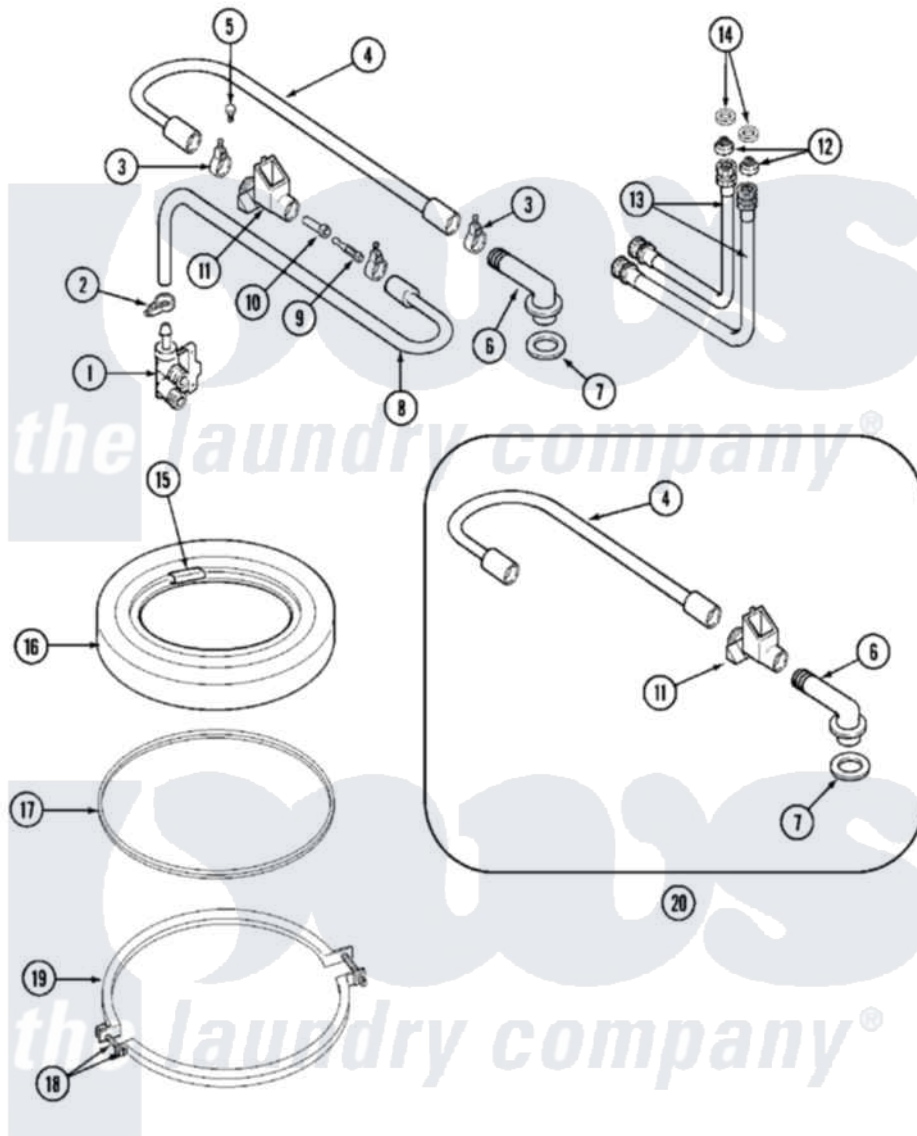

Maytag MAT26MNAAW 04 - TUB COVER

Maytag [Commercial Maytag MAT26MNAAW Washer Parts](#) Parts Diagram 04 - TUB COVER
 Click on the part number to view part

Item	Original Part Number	Replaced By	Status	Part Description
001	205614	205613		Water Valve
002	201575			Clamp, Hose
003	202515	596669		Clamp, Manifold
004	Y215234			Hose, Injector Fill
005	312620			Screw, Sems
006	215235			Tube, Injector
007	215233			Seal For Injector Tube
008	213013			Hose, Injector
009	213015			Nozzle, Injector
010	213016	216201		Nozzle
011	215447			Sleeve For Injector
012	200961	12001413		Strainer And Washer Kit
013	205828	202860		Inlet Hose Assembly
014	Y013783			Washer, Inlet Hose
015	215232			Bumper, Unbalance
016	206380		Not Available	COVER, TUB

017

[211232](#)

Seal, Tub Cover

018

[205529](#)

Nut And Bolt Kit For Tub Clam

019

[200846](#)

Clamp - Tub Cover

020

206683

[206680](#)

Water Injector Assembly