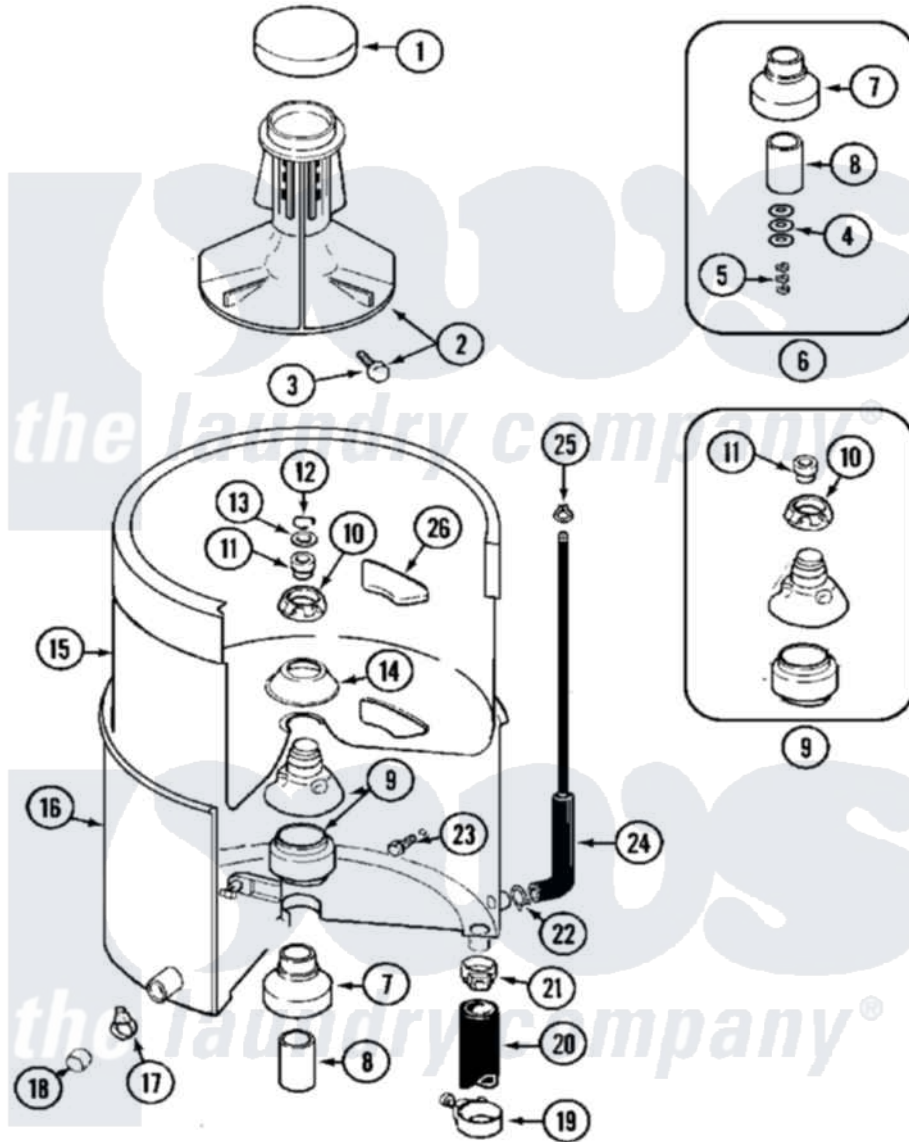

Maytag MAT26MNAAW 05 - TUB

Maytag [Commercial Maytag MAT26MNAAW Washer Parts](#) Parts Diagram 05 - TUB
 Click on the part number to view part

Item	Original Part Number	Replaced By	Status	Part Description
001	215532			Cap, Agitator
002	207119	207228		Agitator W/Lock Screw
"	207228			Agitator W/Lock Screw
003	206478		Not Available	SCREW & WASHER FOR AGITATOR
004	211100			Washer, Outer Tub
005	Y054867			Washer, Lock
006	204013	6-2040130		Tub Bearin
007	200824	6-2040130		Tub Bearin
008	211130			Bearing Liner, Tub Bearing
009	204012	6-2095720		Mounting S
010	211047	6-2110472		Nut- Clamp
011	Y0A4298	6-0A57420		Seal- Agitator
012	Y015667			Retaining Ring
013	Y015666			Washer, Retaining -
014	211210			Washer, Clamping Nut
015	207831		Not Available	TUB, INNER (W/PLUG)

016	205484		Tub, Outer Part Not Used
017	214739	596669	Clamp, Manifold
018	214725		Cap For Spout-Outer Tub
019	202574	3367052	Clamp, Hose
020	213045		Hose, Outer Tub Part Not Used
021	200900	616099	Clamp
022	211641		Clamp, 1-1/16"
023	200744	W10175939	Bolt
"	205254	W10175938	Bolt
024	212942	22001619	Tube, Water Level Switch
025	410296	596669	Clamp, Manifold
026	215980		Plug, Filter Hole