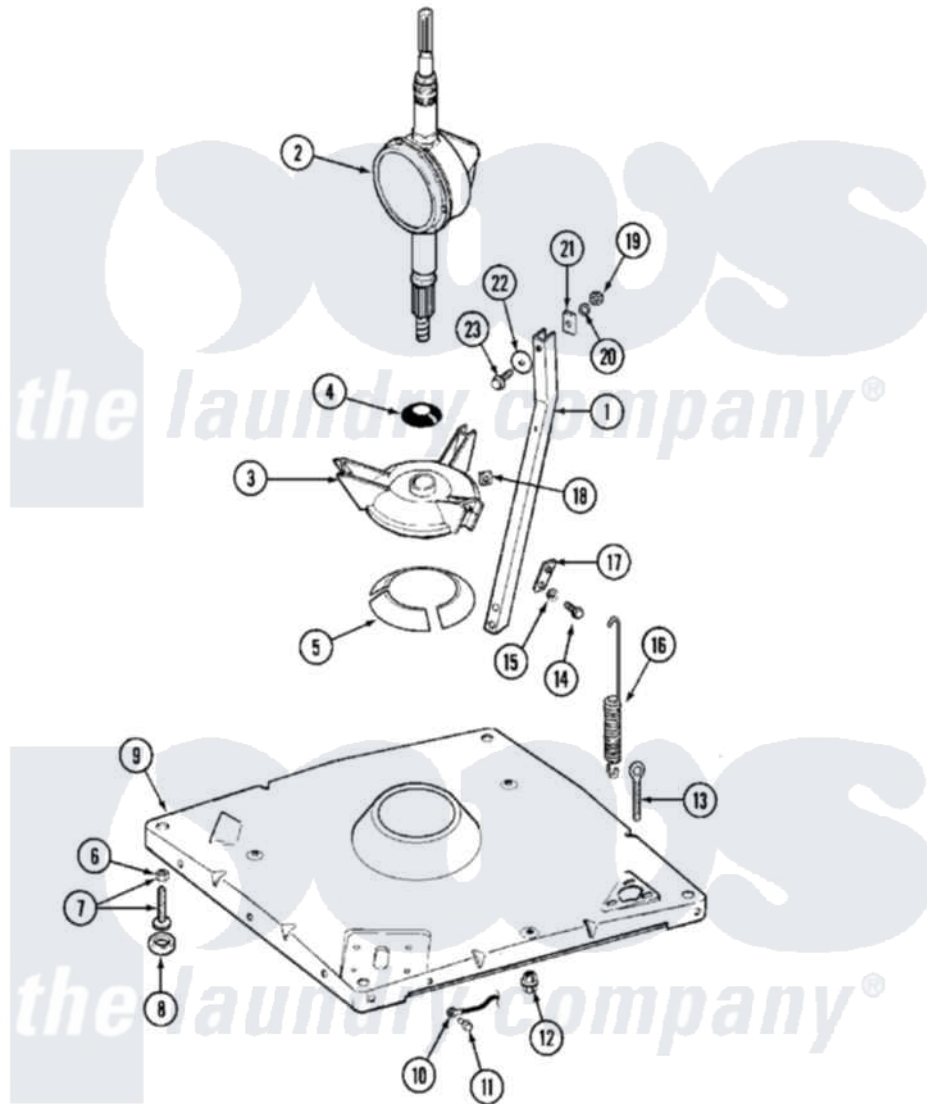

Maytag MAT26MNAAW 07 - BASE

Maytag Commercial Maytag MAT26MNAAW Washer Parts Parts Diagram 07 - BASE
 Click on the part number to view part

Item	Original Part Number	Replaced By	Status	Part Description
001	213053			Brace, Tub Part Not Used
002	206707	6-2097750		Trans Dee
003	203725			Damper W/Bolt And Clip
004	211028	22001586		Deflector, Water
005	203956			Damper Pad Kit
006	210385			Lock Nut For Adjustable Leg
007	Y302699	22003428		Leg, Adjustable
008	210684			Foot, Adjustable Leg
009	203274			Base With Damper Pads
010	204807			Ground Wire, Supp. Plte To Top Cover
011	210186	3370225		Screw
012	211949			Nut, Adjustment Eyebolt
013	213120	216416		Bolt, Eye/Centering Spring
014	Y015627			Screw- Hex
015	911852	486009		Lockwasher
016	213054			Centering Spring - 3 Used

017	213073		Washer, Double Brace
018	Y052785		Nut, Brace To Damper
019	Y052734		Nut, Carrage Bolts And Bracket
020	Y054867		Washer, Lock
021	212979	Not Available	WASHER, TUB BRACE
022	211100		Washer, Outer Tub
023	200744	W10175939	Bolt
"	205254	W10175938	Bolt