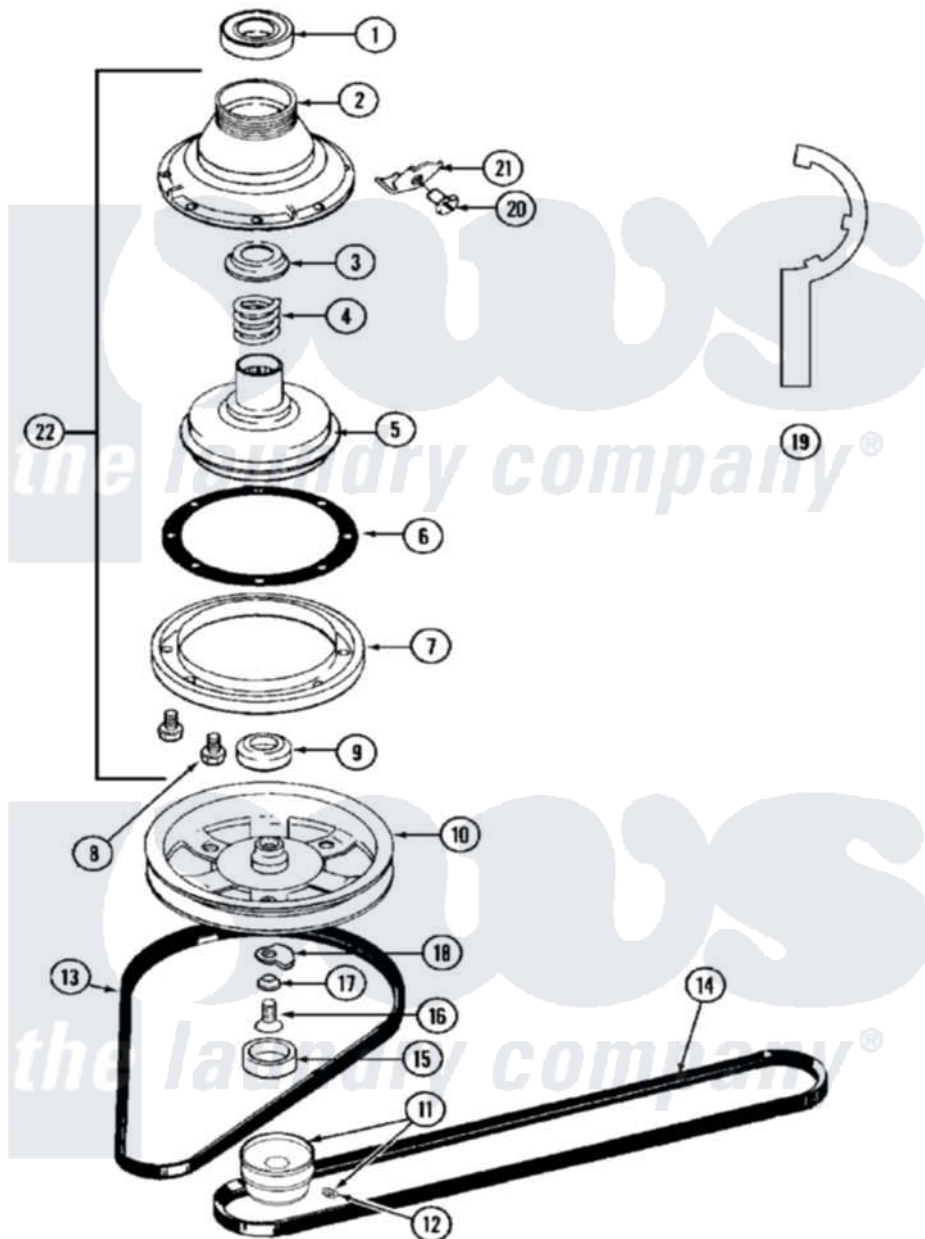

Maytag MAT26MNAAW 08 - BASE/BRAKE & ROTOR

Maytag Commercial Maytag MAT26MNAAW Washer Parts Parts Diagram 08 - BASE/BRAKE & ROTOR
 Click on the part number to view part

Item	Original Part Number	Replaced By	Status	Part Description
001	Y200720	22003441		Bearing, Rear
002	211045	6-2011900		Brake Asse
003	211039	6-2011900		Brake Asse
004	211041	6-2011900		Brake Asse
005	201126	6-2011900		Brake Asse
006	211042	6-2011900		Brake Asse
007	211043	6-2011900		Brake Asse
008	211000			SCREW, BRAKE DRUM (HEX HEAD)
009	200835			Bearing, Brake Rotor
010	211059	6-2301530		Pulley
011	200816	6-2008160		Pulley- MO
012	Y053241			Set Screw, Motor Pulley
013	211125			V Belt, Drive Pulley
014	211124			Part Not Used
015	NLA		Not Available	CAP, OIL RETAINER
016	211375	681582		Screw

017	211090	22003555	Washer, Stop Lug
018	211089		Lug, Stop Pulley
019	Y038315	038315	Tool
020	213326		Bolt, Sems Retaining Clip
021	213325		Clip, Retaining
022	201190	6-2011900	Brake Asse