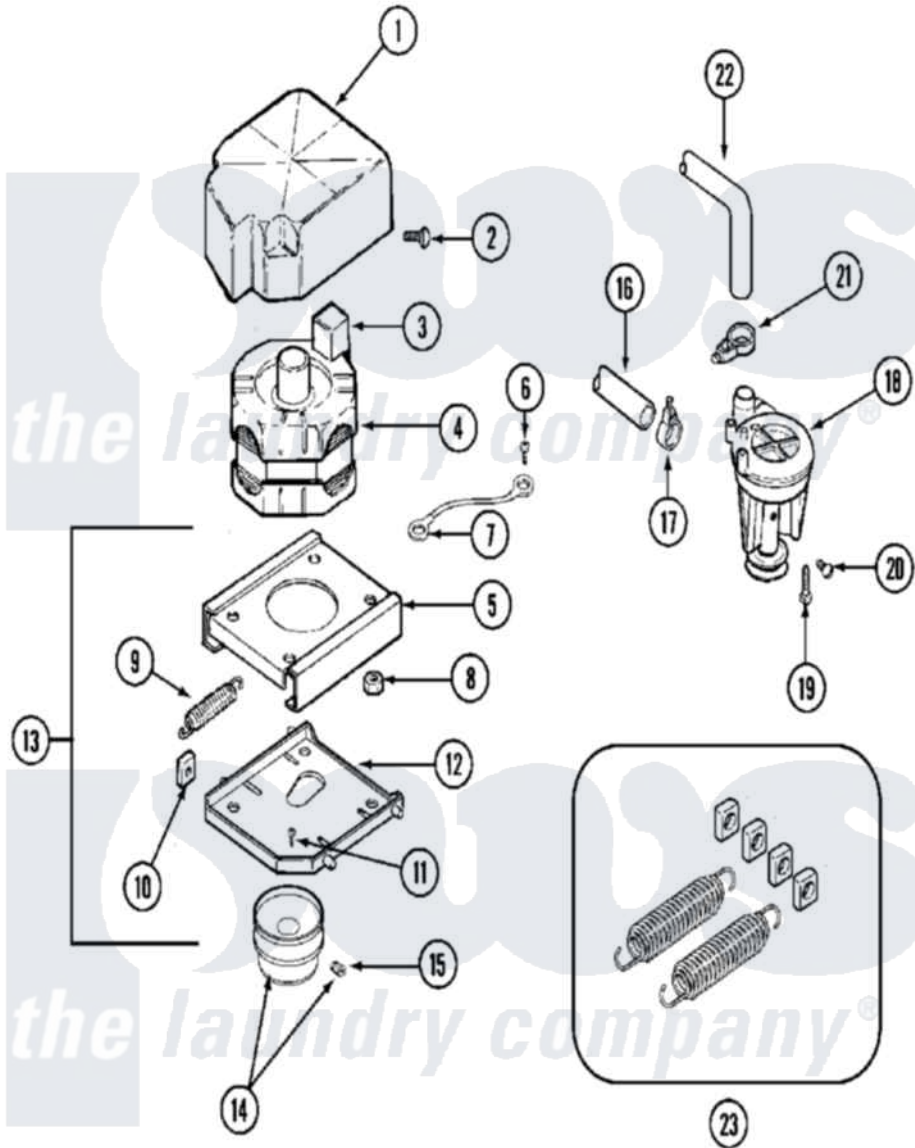

Maytag MAT26MNAAW 09 - MOTOR & PUMP

Maytag [Commercial Maytag MAT26MNAAW Washer Parts](#) Parts Diagram 09 - MOTOR & PUMP
 Click on the part number to view part

Item	Original Part Number	Replaced By	Status	Part Description
001	215098			Shield, Motor
002	213121	3400111		Screw, 12-14 X 5/8
003	205132		Not Available	SWITCH, MOTOR EXTERNAL START No.201664-14,205463-4 & 201800-4
"	205133		Not Available	(PROD. IDNo. 2-1664-8 & 2-5463)
"	206505		Not Available	PROD. No.201664-15, & No.205463-3.
"	NLA		Not Available	(PROD. ID NOS. 2-1664-8
004	201805	12002351		Motor-Drve
005	214956			Motor Mount Assembly
006	210186	3370225		Screw
007	901220			Ground Wire
008	Y311426	3400029		Nut, Adapter Plate
009	202718			Springs, Tension
010	Y204998	205000		Roller And Spring Kit 4+Spr
011	Y313561			Screw----NA

012	205908		Motor Mount Assembly
013	205999		Motor Mount Assembly
014	200816	6-2008160	Pulley- MO
015	Y053241		Set Screw, Motor Pulley
016	215057	211704	Hose, Drain
017	200461	285655	Clamp, Hose
018	202203	6-2022030	Pump As Pa
019	211880		Screw, HeX Head No.10 X 1/2 Inc
020	Y015408	22003235	Screw, Bearing Insert
021	202574	3367052	Clamp, Hose
022	Y212989		Hose, Outer Tub To Pump
023	205000		Roller And Spring Kit 4+Spr