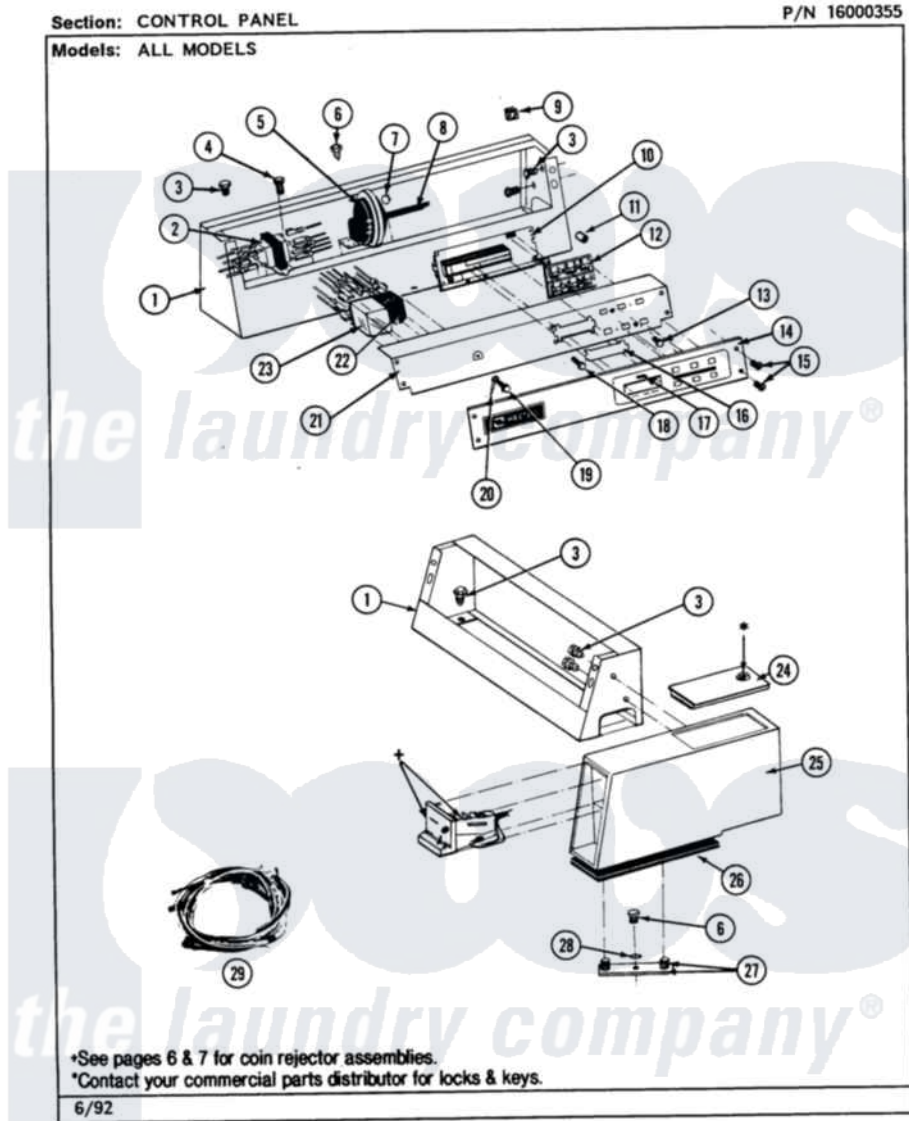

Maytag MAT26PCAAG 01 - CONTROL PANEL

2

Maytag [Commercial Maytag MAT26PCAAG Washer Parts](#) Parts Diagram 01 - CONTROL PANEL
Click on the part number to view part

Item	Original Part Number	Replaced By	Status	Part Description
001	206780			Control Cover Assembly
"	206780L	206780		Control Cover Assembly
"	NLA		Not Available	(H. WHEAT)
002	207766			Transformer
003	212276	W10116760		Screw
004	Y313559			Screw
005	203263	22004474		Switch- Pr
006	211294	90767		Screw, 8A X 3/8 HeX Washer Head Tapping
007	410296	596669		Clamp, Manifold
008	212942	22001619		Tube, Water Level Switch
009	215003			Fastener, Panel And Bracket
010	206828			Battery
"	912077			Locknut, Reader Harness
"	NLA		Not Available	CIRCUIT BOARD ASSY
011	Y215513			Standoff, Circuit Board
				Push Button And Switch

012	206808	W10135389		PUSH BUTTON AND SWITCH Assembly
"	215517	W10131113		Push Button
013	215527	W10140652		Screw, 6-20 X 1/2
014	215519			Panel, Control
015	215506			Screw, Control Panel Overlay
016	215515		Not Available	COVER, DISPLAY
017	214610			Bumper, Lid
018	215526			Screw, Circuit Board
019	Y314322	211251		Screw, Transformer
020	205810			Wire, Ground
021	206825	215516		Plate, Back-Up
"	NLA		Not Available	(ALM)
022	206824	W10133335		Relay, Motor
023	206421			Relay, Motor Reversing
"	212949	22001866		Screw, Relay
024	203188		Not Available	TIMER ACCESS DOOR (WHT)
"	203188L		Not Available	ACCESS DOOR-ALMOND
"	203188M		Not Available	ACCESS DOOR-HARVEST WHEAT
025	207940	22001407		Case, Coin Slide
"	207940L	22001408		(ALM)
"	NLA		Not Available	(H. WHEAT)
026	214660			Gasket, Control Center
027	NLA		Not Available	STRAP, MTG. CONTROL COVER
028	910309			Washer, Mounting Strap
029	NLA		Not Available	HARNES, MAIN WIRE