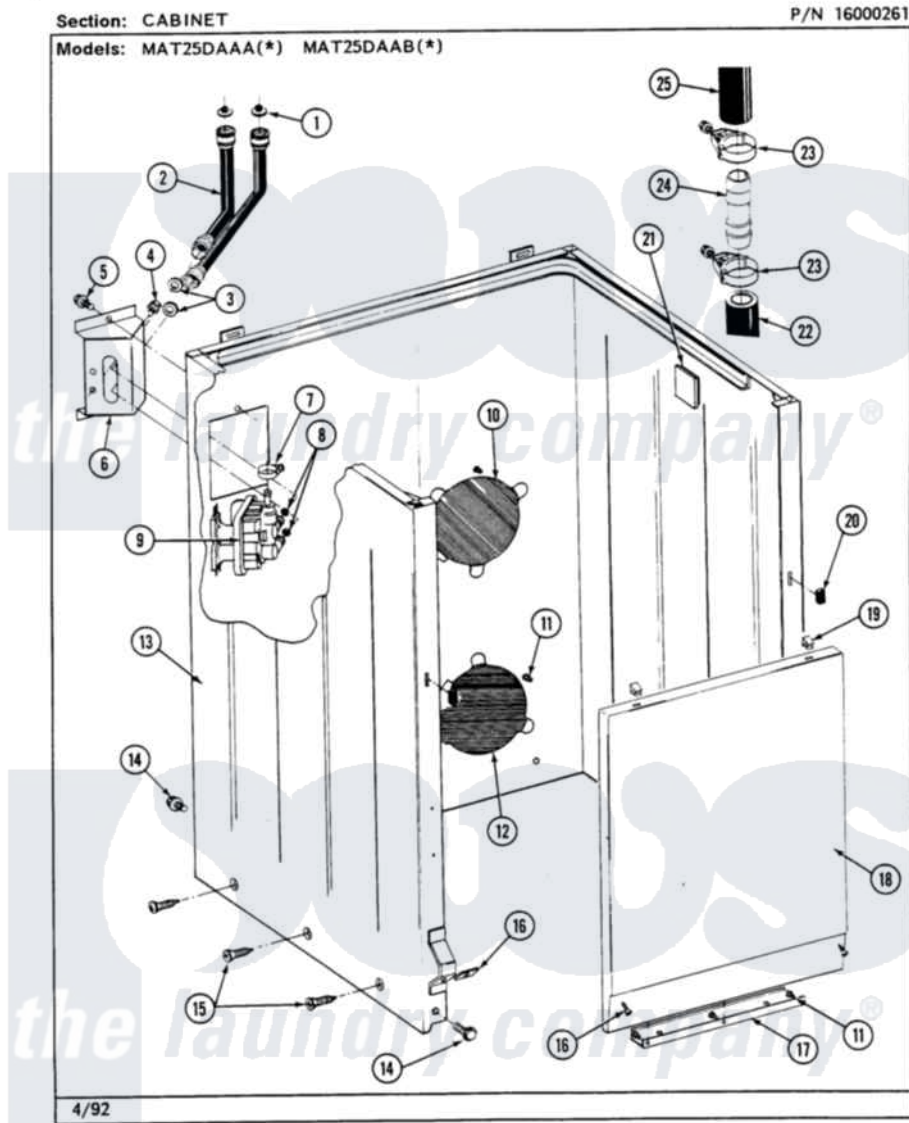

Maytag MAT26PCAAG 04 - CABINET

8

Maytag [Commercial Maytag MAT26PCAAG Washer Parts](#) Parts Diagram 04 - CABINET

Click on the part number to view part

Item	Original Part Number	Replaced By	Status	Part Description
001	200961	12001413		Strainer And Washer Kit
002	205828	202860		Inlet Hose Assembly
003	Y013783			Washer, Inlet Hose
004	Y313561			Screw----NA
005	212276	W10116760		Screw
006	214812	22002361		Bracket, Water Valve
007	201575			Clamp, Hose
008	214337	96160		Screen
009	205614	205613		Water Valve
010	NLA		Not Available	PLATE, ACCESS
011	211294	90767		Screw, 8A X 3/8 HeX Washer Head Tapping
012	212985	22002924		Plate, Access
013	NLA		Not Available	CABINET (WHT)
014	213121	3400111		Screw, 12-14 X 5/8
015	213007			Xfor Cabinet See Cabinet, Back

016	204439		Screw And Fstner Assembly
017	213846		Guard, Belt
018	212998	Not Available	PANEL, FRONT (WHT)
"	212998L	Not Available	FRONT PANEL-ALMOND
"	NLA	Not Available	(H. WHEAT)
019	212982	22001650	Fastener, Spring
020	214376	22002331	Spacer, Front Panel
021	215058		Pad, Cabinet Bumper
022	214768	211704	Hose, Drain
023	200461	285655	Clamp, Hose
024	211111	16272	Connector, Straight
025	215057	211704	Hose, Drain