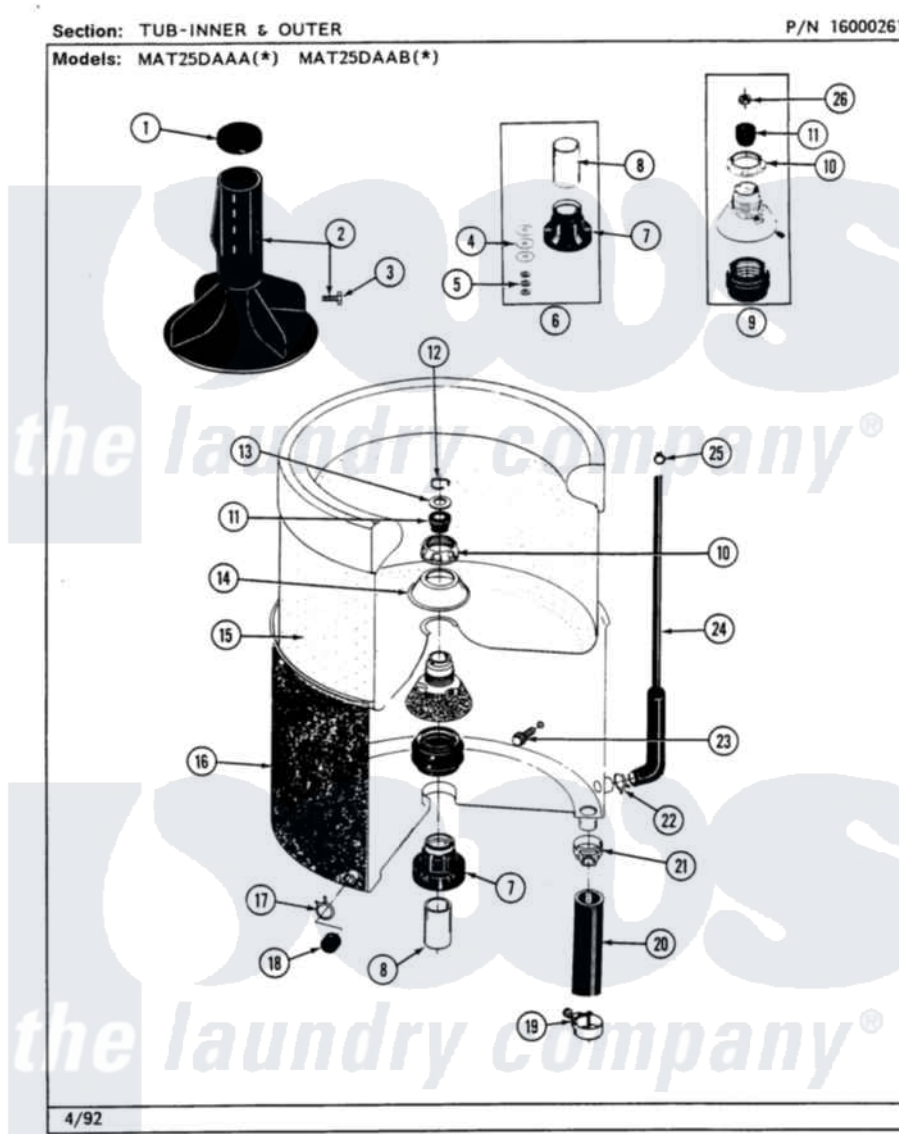

Maytag MAT26PCAAG 06 - TUB (INNER & OUTER)

12

Maytag Commercial Maytag MAT26PCAAG Washer Parts Parts Diagram 06 - TUB (INNER & OUTER)
 Click on the part number to view part

Item	Original Part Number	Replaced By	Status	Part Description
001	215532			Cap, Agitator
002	207119	207228		Agitator W/Lock Screw
"	207228			Agitator W/Lock Screw
003	206478		Not Available	SCREW & WASHER FOR AGITATOR
004	211100			Washer, Outer Tub
005	Y054867			Washer, Lock
006	204013	6-2040130		Tub Bearin
007	200824	6-2040130		Tub Bearin
008	211130			Bearing Liner, Tub Bearing
009	204012	6-2095720		Mounting S
010	211047	6-2110472		Nut- Clamp
011	Y0A4298	6-0A57420		Seal- Agitator
012	Y015667			Retaining Ring
013	Y015666			Washer, Retaining -
014	211210			Washer, Clamping Nut
015	207831		Not Available	TUB, INNER (W/PLUG)

016	205484		Tub, Outer Part Not Used
017	214739	596669	Clamp, Manifold
018	214725		Cap For Spout-Outer Tub
019	202574	3367052	Clamp, Hose
020	213045		Hose, Outer Tub Part Not Used
021	200900	616099	Clamp
022	211641		Clamp, 1-1/16"
023	200744	W10175939	Bolt
"	205254	W10175938	Bolt
024	212942	22001619	Tube, Water Level Switch
025	410296	596669	Clamp, Manifold
026	215980		Plug, Filter Hole