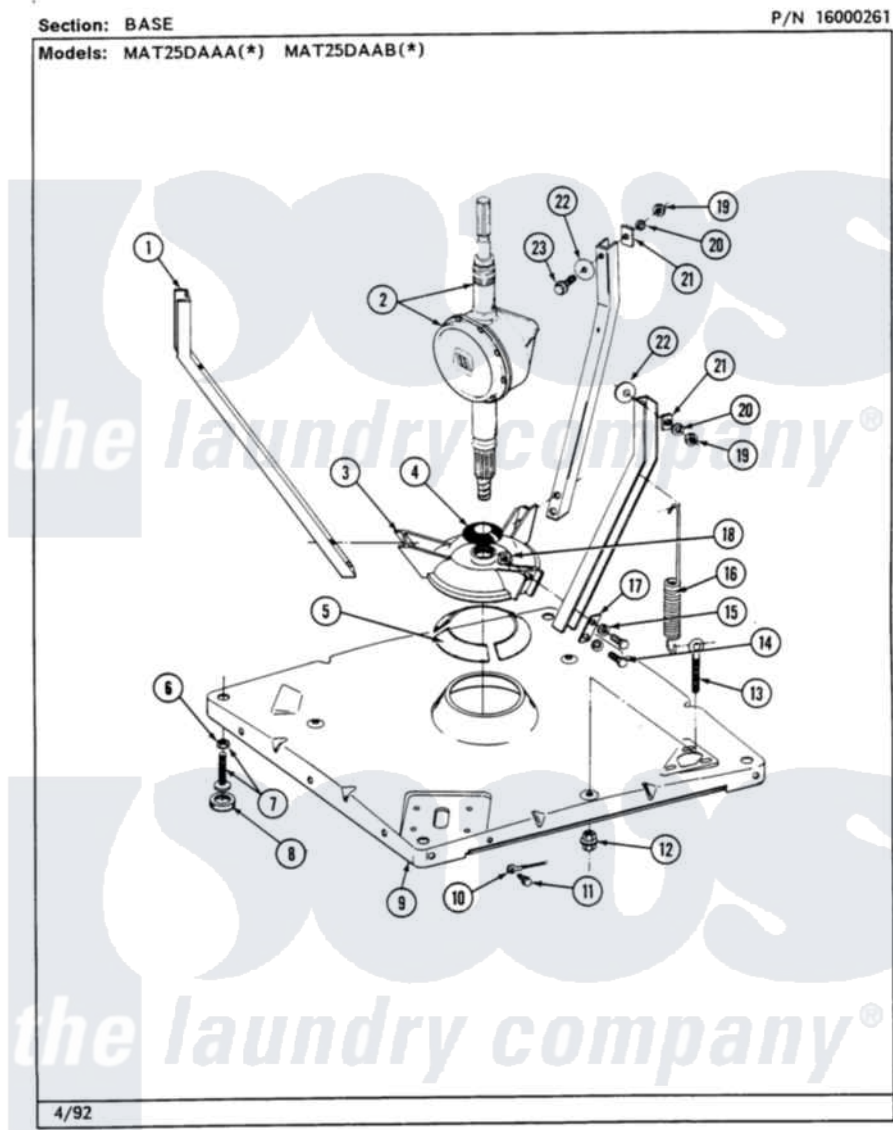

Maytag MAT26PCAAG 08 - BASE

16

Maytag [Commercial Maytag MAT26PCAAG Washer Parts](#) Parts Diagram 08 - BASE
 Click on the part number to view part

Item	Original Part Number	Replaced By	Status	Part Description
001	213100		Not Available	PART NOT USED
002	206708	6-2097790		Transmison
003	203725			Damper W/Bolt And Clip
004	211028	22001586		Deflector, Water
005	203956			Damper Pad Kit
006	210385			Lock Nut For Adjustable Leg
007	Y302699	22003428		Leg, Adjustable
008	210684			Foot, Adjustable Leg
009	203274			Base With Damper Pads
010	204807			Ground Wire, Supp. Plte To Top Cover
011	210186	3370225		Screw
012	211949			Nut, Adjustment Eyebolt
013	213120	216416		Bolt, Eye/Centering Spring
014	Y015627			Screw- Hex
015	911852	486009		Lockwasher
016	213054			Centering Spring - 3 Used

017	213073		Washer, Double Brace
018	Y052785		Nut, Brace To Damper
019	Y052734		Nut, Carrage Bolts And Bracket
020	Y054867		Washer, Lock
021	212979	Not Available	WASHER, TUB BRACE
022	211100		Washer, Outer Tub
023	200744	W10175939	Bolt
"	205254	W10175938	Bolt