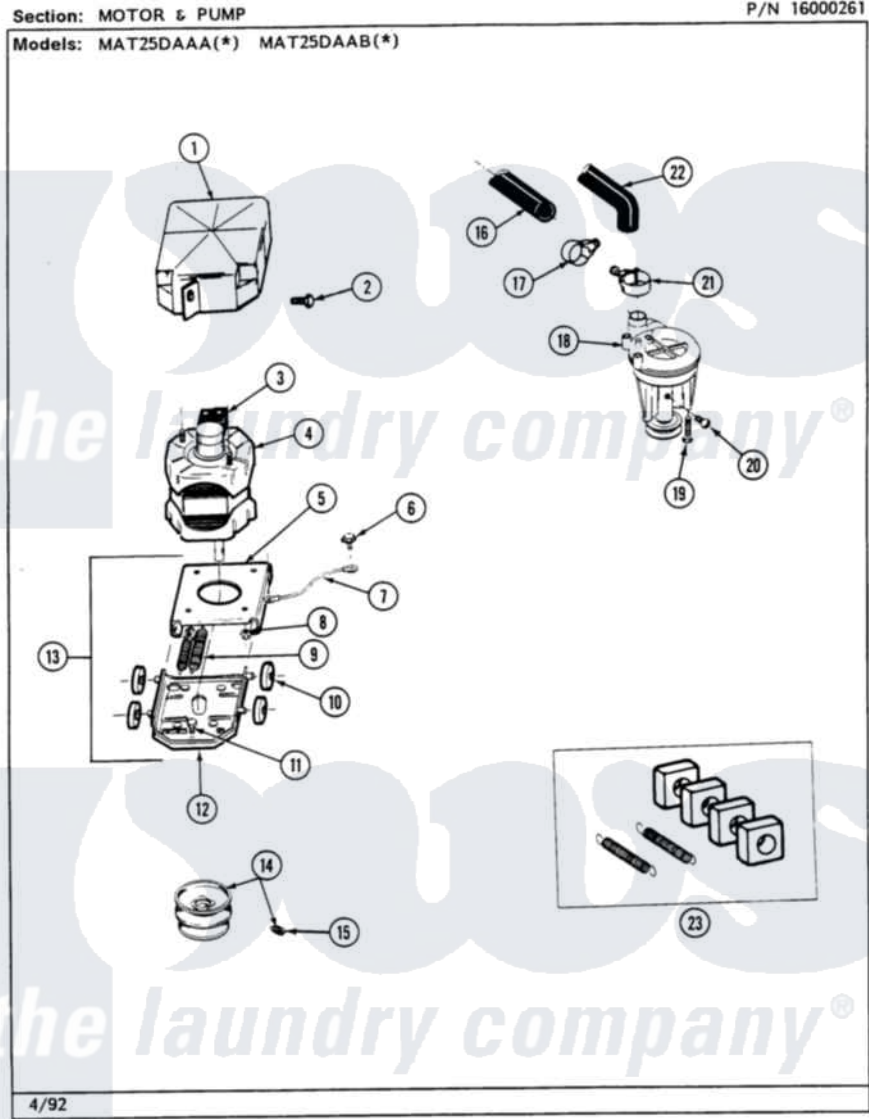

# Maytag MAT26PCAAG 10 - MOTOR & PUMP

20

Maytag Commercial Maytag MAT26PCAAG Washer Parts Parts Diagram 10 - MOTOR & PUMP  
 Click on the part number to view part

Item	Original Part Number	Replaced By	Status	Part Description
001	<a href="#">215098</a>			Shield, Motor
002	<a href="#">213121</a>	<a href="#">3400111</a>		Screw, 12-14 X 5/8
003	205132		Not Available	SWITCH, MOTOR EXTERNAL START No.201664-14,205463-4 & 201800-4
"	205133		Not Available	(PROD. IDNo. 2-1664-8 & 2-5463)
"	206505		Not Available	PROD. No.201664-15, & No.205463-3.
"	NLA		Not Available	SWITCH, MOTOR EXTERNAL START
004	201805	<a href="#">12002351</a>		Motor-Drve
005	<a href="#">214956</a>			Motor Mount Assembly
006	210186	<a href="#">3370225</a>		Screw
007	<a href="#">901220</a>			Ground Wire
008	<a href="#">Y311426</a>	<a href="#">3400029</a>		Nut, Adapter Plate
009	<a href="#">202718</a>			Springs, Tension
010	Y204998	<a href="#">205000</a>		Roller And Spring Kit 4+Spr

011	<a href="#">Y313561</a>		Screw---NA
012	<a href="#">205908</a>		Motor Mount Assembly
013	<a href="#">205999</a>		Motor Mount Assembly
014	200816	<a href="#">6-2008160</a>	Pulley- MO
015	<a href="#">Y053241</a>		Set Screw, Motor Pulley
016	215057	<a href="#">211704</a>	Hose, Drain
017	200461	<a href="#">285655</a>	Clamp, Hose
018	202203	<a href="#">6-2022030</a>	Pump As Pa
019	<a href="#">211880</a>		Screw, HeX Head No.10 X 1/2 Inc
020	Y015408	<a href="#">22003235</a>	Screw, Bearing Insert
021	202574	<a href="#">3367052</a>	Clamp, Hose
022	<a href="#">Y212989</a>		Hose, Outer Tub To Pump
023	<a href="#">205000</a>		Roller And Spring Kit 4+Spr