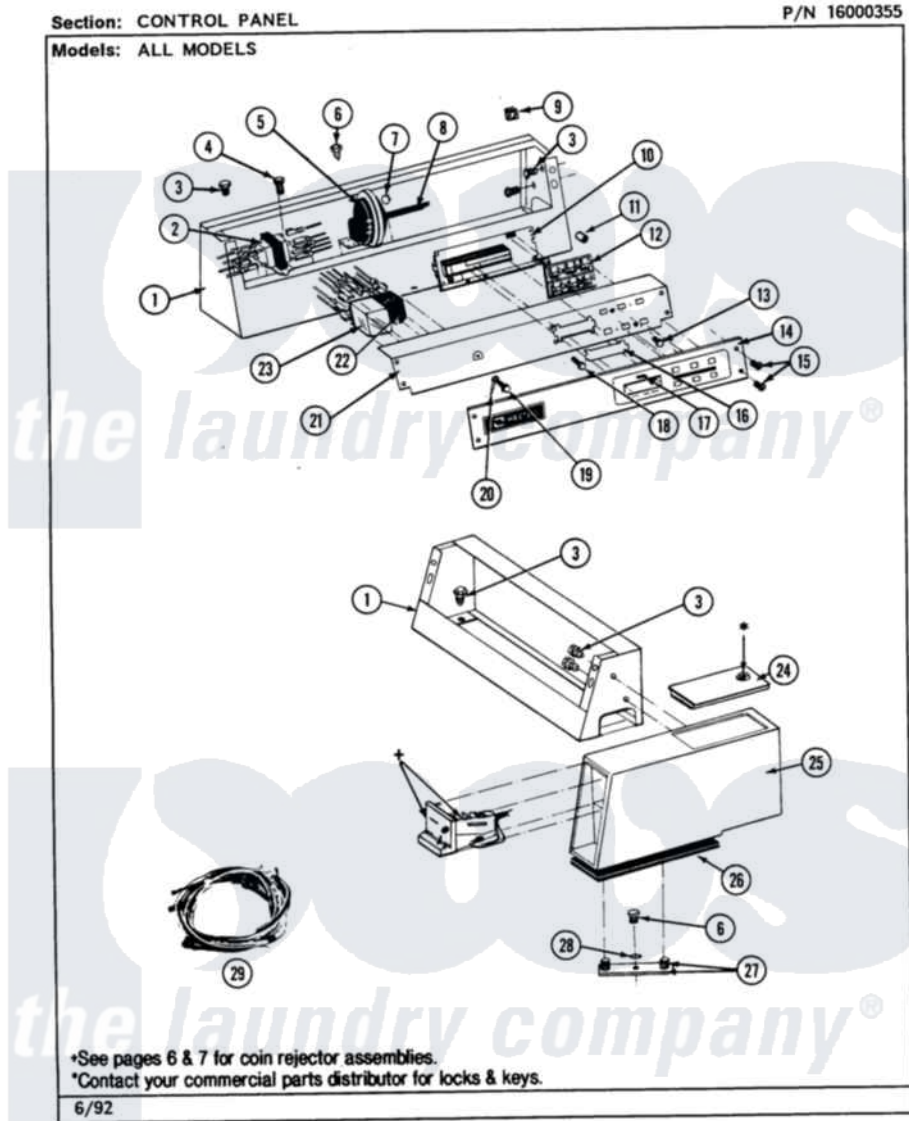

# Maytag MAT26PCAAL 01 - CONTROL PANEL

2

Maytag [Commercial Maytag MAT26PCAAL Washer Parts](#) Parts Diagram 01 - CONTROL PANEL  
Click on the part number to view part

Item	Original Part Number	Replaced By	Status	Part Description
001	<a href="#">206780</a>			Control Cover Assembly
"	206780L	<a href="#">206780</a>		Control Cover Assembly
"	NLA		Not Available	(H. WHEAT)
002	<a href="#">207766</a>			Transformer
003	212276	<a href="#">W10116760</a>		Screw
004	<a href="#">Y313559</a>			Screw
005	203263	<a href="#">22004474</a>		Switch- Pr
006	<a href="#">211294</a>	<a href="#">90767</a>		Screw, 8A X 3/8 HeX Washer Head Tapping
007	410296	<a href="#">596669</a>		Clamp, Manifold
008	212942	<a href="#">22001619</a>		Tube, Water Level Switch
009	<a href="#">215003</a>			Fastener, Panel And Bracket
010	<a href="#">206828</a>			Battery
"	<a href="#">912077</a>			Locknut, Reader Harness
"	NLA		Not Available	CIRCUIT BOARD ASSY
011	<a href="#">Y215513</a>			Standoff, Circuit Board
				Push Button And Switch