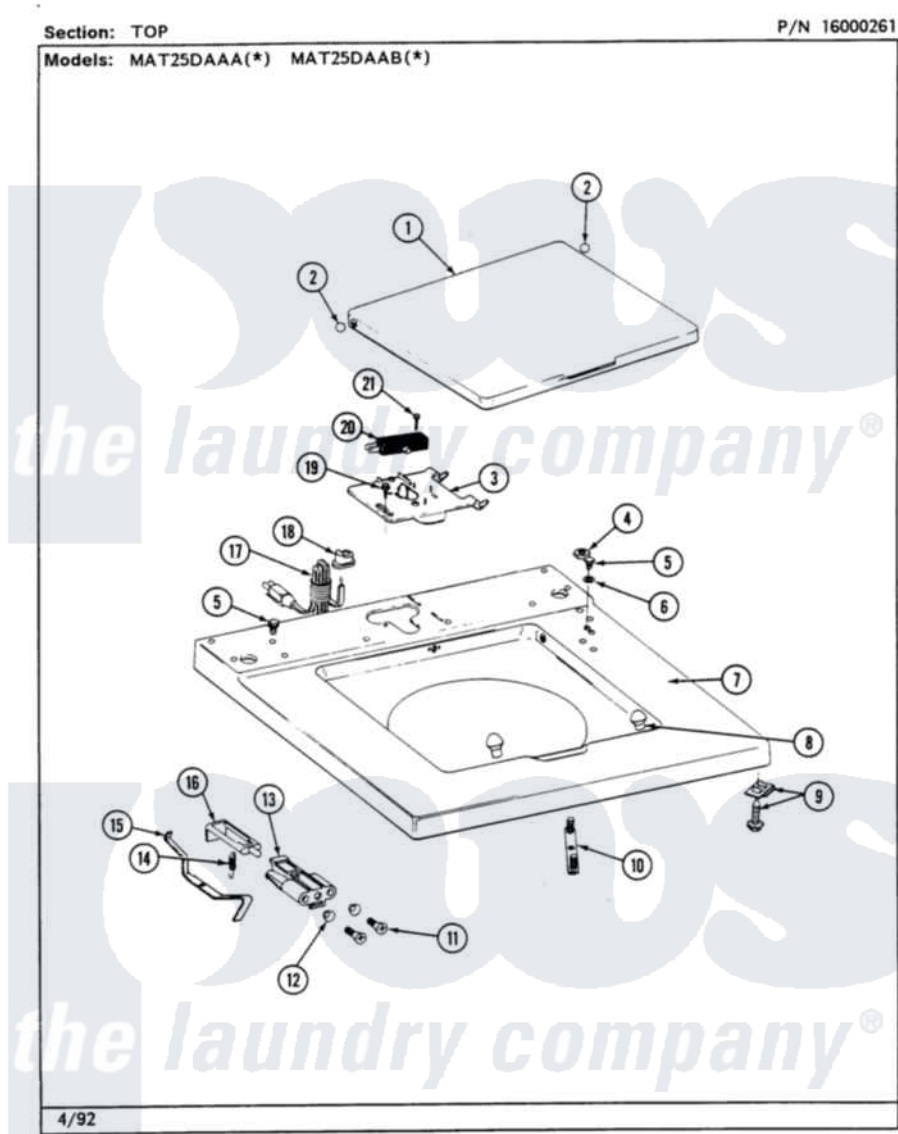

Maytag MAT26PCAAL 02 - TOP

4

Maytag [Commercial Maytag MAT26PCAAL Washer Parts](#) Parts Diagram 02 - TOP
 Click on the part number to view part

Item	Original Part Number	Replaced By	Status	Part Description
001	214901		Not Available	LID-WHITE
"	NLA		Not Available	(ALM)
002	211726			Hinge, Ball Lid
003	Y215699	22001678		Bracket, Switch And Fuse
004	Y052740	62739		Nut, Lock
005	211294	90767		Screw, 8A X 3/8 HeX Washer Head Tapping
006	910309			Washer, Mounting Strap
007	207173		Not Available	TOP COVER ASSEMBLY (WHT)
"	NLA		Not Available	(ALM)
008	212716			Bumper, Lid
009	204445			Screw And Fastener Assembly
010	NLA		Not Available	STRAP, MOUNTING
011	910182	25-7809		Screw, No.6-20 1/2 Flthd Torx
012	211500			Washer, Bracket To Top Cover
013	201068			Plunger And Bracket

013	204900		Assembly--W
"	NLA	Not Available	PLUNGER & BRACKET KIT
014	213720		Spring, Lid Switch
015	215704		Lever, Unbalance
016	216255		Plunger, Lid Switch
"	NLA	Not Available	PLUNGER, LID SWITCH
017	204590		Cord, Power
018	211881		Grommet, Cord Part Not Used- Gas Models Only
019	207159	489355	Screw, 8 X 1/2
020	206415		Switch, Lid
021	213501		Screw, No.6-20 X 1-1/8 Inch