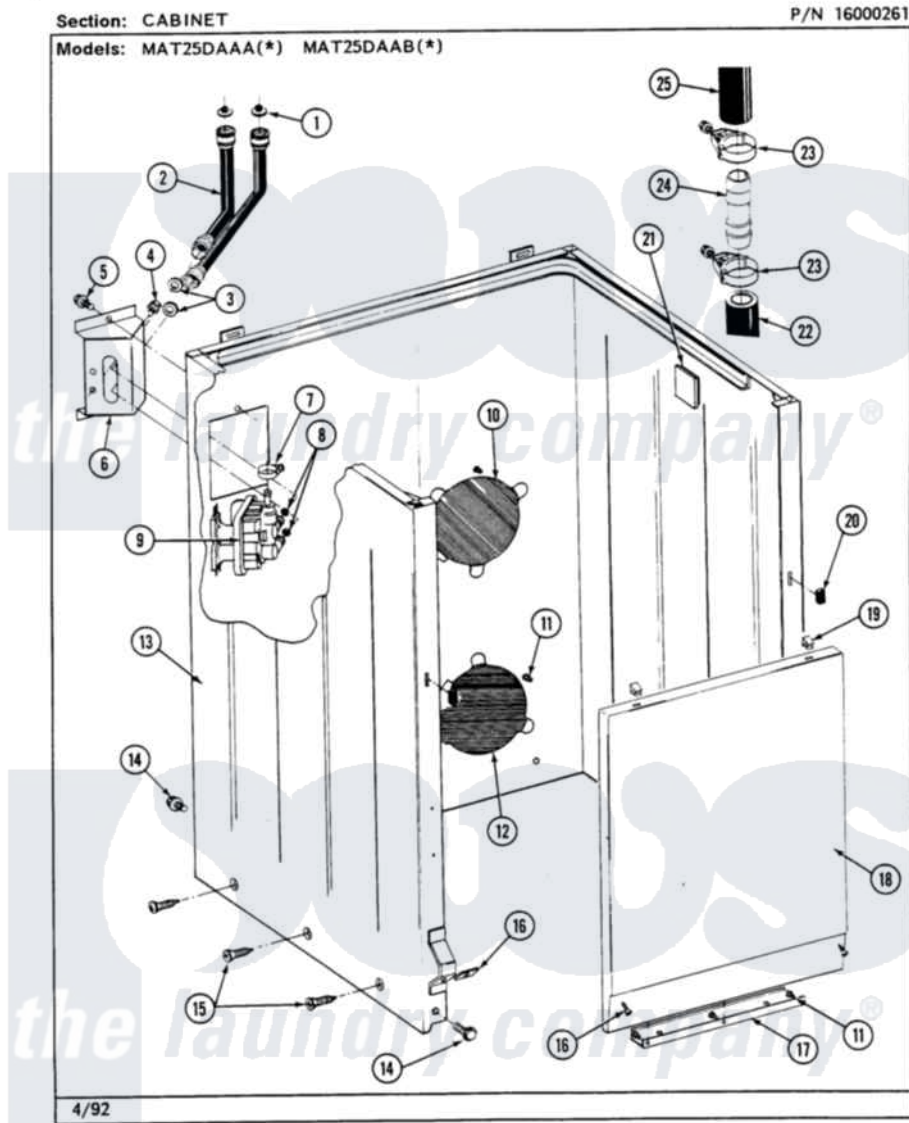

Maytag MAT26PCAAL 04 - CABINET

8

Maytag [Commercial Maytag MAT26PCAAL Washer Parts](#) Parts Diagram 04 - CABINET
 Click on the part number to view part

Item	Original Part Number	Replaced By	Status	Part Description
001	200961	12001413		Strainer And Washer Kit
002	205828	202860		Inlet Hose Assembly
003	Y013783			Washer, Inlet Hose
004	Y313561			Screw----NA
005	212276	W10116760		Screw
006	214812	22002361		Bracket, Water Valve
007	201575			Clamp, Hose
008	214337	96160		Screen
009	205614	205613		Water Valve
010	NLA		Not Available	PLATE, ACCESS
011	211294	90767		Screw, 8A X 3/8 HeX Washer Head Tapping
012	212985	22002924		Plate, Access
013	NLA		Not Available	CABINET (WHT)
014	213121	3400111		Screw, 12-14 X 5/8
015	213007			Xfor Cabinet See Cabinet, Back

016	204439		Screw And Fstner Assembly
017	213846		Guard, Belt
018	212998	Not Available	PANEL, FRONT (WHT)
"	212998L	Not Available	FRONT PANEL-ALMOND
"	NLA	Not Available	(H. WHEAT)
019	212982	22001650	Fastener, Spring
020	214376	22002331	Spacer, Front Panel
021	215058		Pad, Cabinet Bumper
022	214768	211704	Hose, Drain
023	200461	285655	Clamp, Hose
024	211111	16272	Connector, Straight
025	215057	211704	Hose, Drain