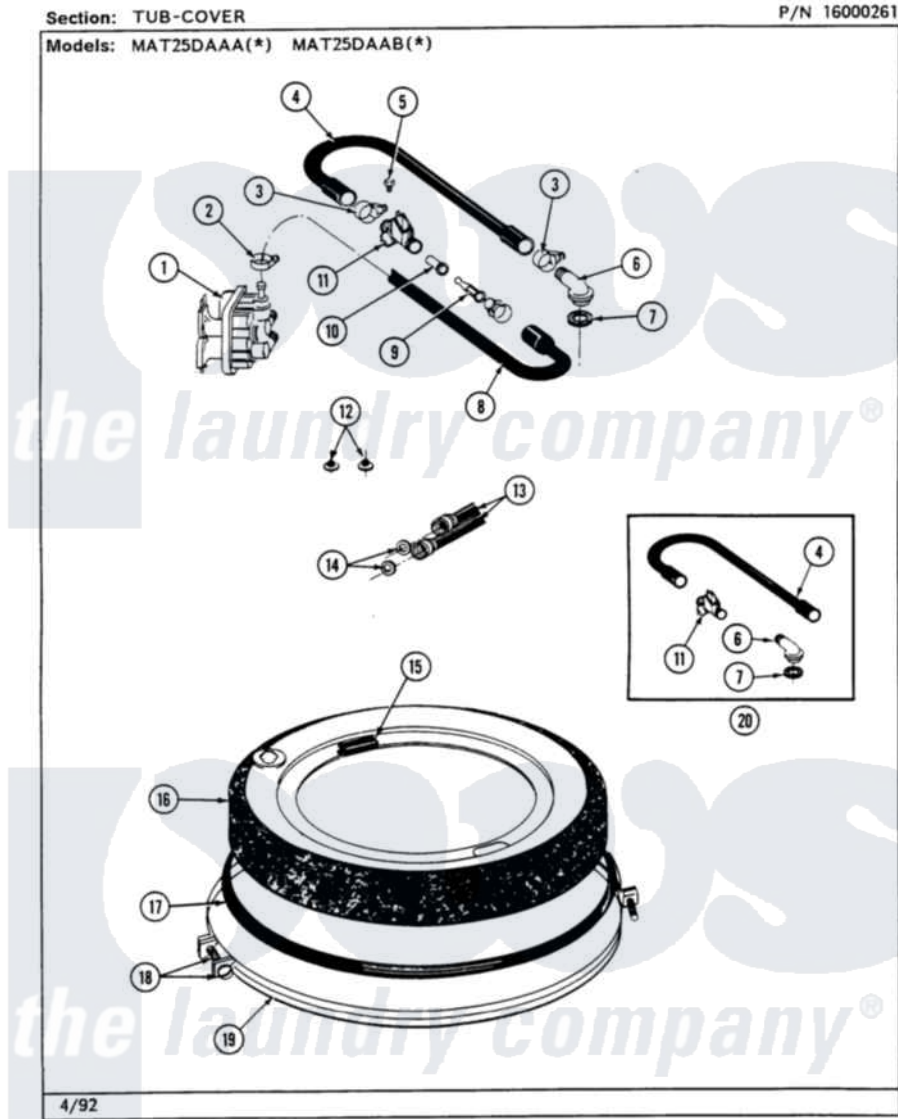

Maytag MAT26PCAAL 05 - TUB

Maytag [Commercial Maytag MAT26PCAAL Washer Parts](#) Parts Diagram 05 - TUB
 Click on the part number to view part

Item	Original Part Number	Replaced By	Status	Part Description
001	205614	205613		Water Valve
002	201575			Clamp, Hose
003	202515	596669		Clamp, Manifold
004	Y215234			Hose, Injector Fill
005	312620			Screw, Sems
006	215235			Tube, Injector
007	215233			Seal For Injector Tube
008	213013			Hose, Injector
009	213015			Nozzle, Injector
010	213016	216201		Nozzle
011	215447			Sleeve For Injector
012	200961	12001413		Strainer And Washer Kit
013	205828	202860		Inlet Hose Assembly
014	Y013783			Washer, Inlet Hose
015	215232			Bumper, Unbalance
016	206380		Not Available	COVER, TUB

017

[211232](#)

Seal, Tub Cover

018

[205529](#)

Nut And Bolt Kit For Tub Clam

019

[200846](#)

Clamp - Tub Cover

020

206683

[206680](#)

Water Injector Assembly