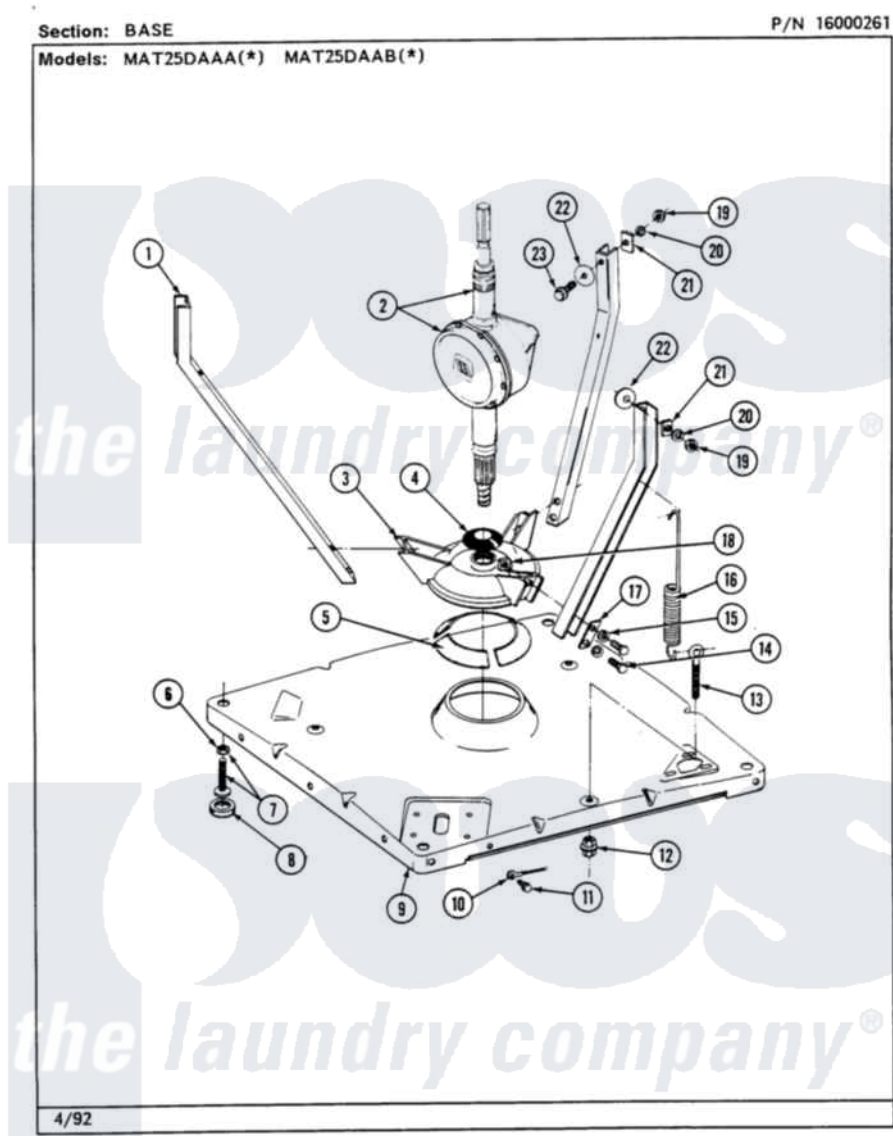

Maytag MAT26PCAAL 08 - BASE

16

Maytag Commercial Maytag MAT26PCAAL Washer Parts Parts Diagram 08 - BASE
 Click on the part number to view part

Item	Original Part Number	Replaced By	Status	Part Description
001	213100		Not Available	PART NOT USED
002	206708	6-2097790		Transmison
003	203725			Damper W/Bolt And Clip
004	211028	22001586		Deflector, Water
005	203956			Damper Pad Kit
006	210385			Lock Nut For Adjustable Leg
007	Y302699	22003428		Leg, Adjustable
008	210684			Foot, Adjustable Leg
009	203274			Base With Damper Pads
010	204807			Ground Wire, Supp. Plte To Top Cover
011	210186	3370225		Screw
012	211949			Nut, Adjustment Eyebolt
013	213120	216416		Bolt, Eye/Centering Spring
014	Y015627			Screw- Hex
015	911852	486009		Lockwasher
016	213054			Centering Spring - 3 Used

017	213073		Washer, Double Brace
018	Y052785		Nut, Brace To Damper
019	Y052734		Nut, Carrage Bolts And Bracket
020	Y054867		Washer, Lock
021	212979	Not Available	WASHER, TUB BRACE
022	211100		Washer, Outer Tub
023	200744	W10175939	Bolt
"	205254	W10175938	Bolt