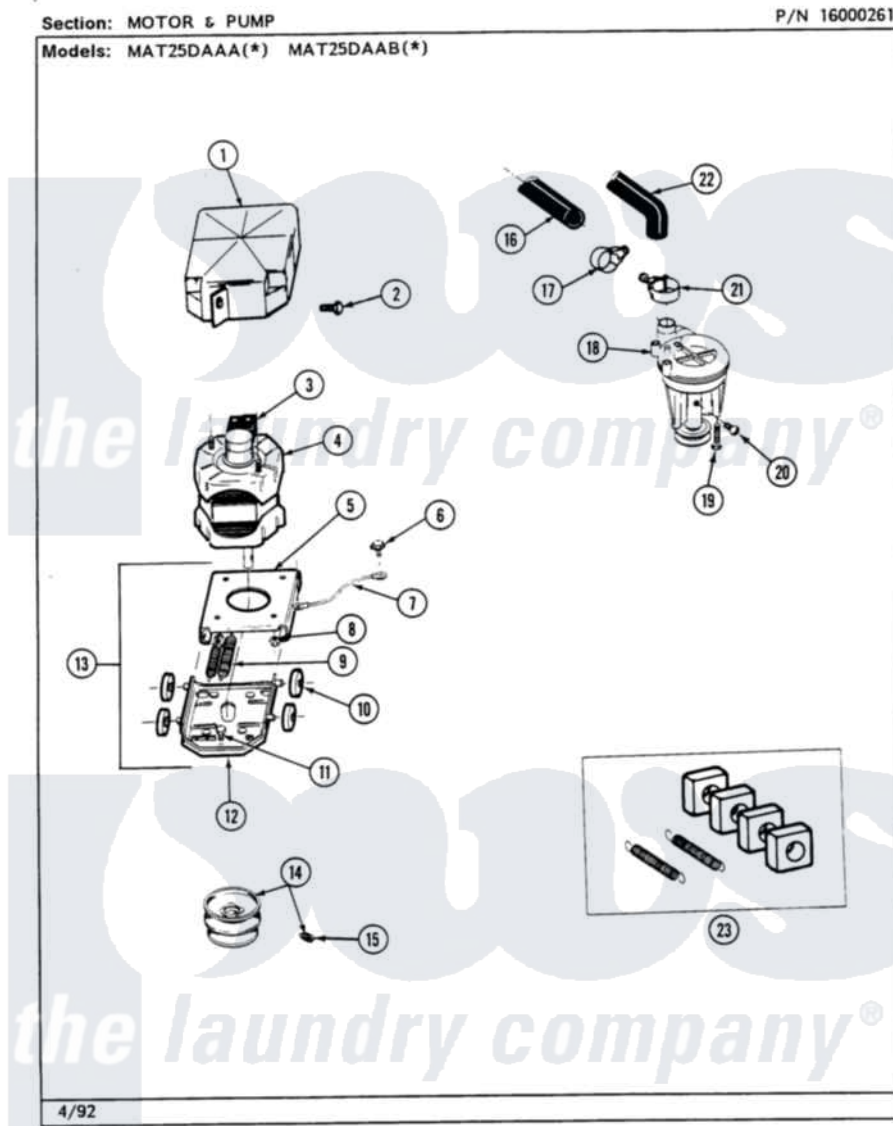

Maytag MAT26PCAAL 10 - MOTOR & PUMP

20

Maytag Commercial Maytag MAT26PCAAL Washer Parts Parts Diagram 10 - MOTOR & PUMP
 Click on the part number to view part

Item	Original Part Number	Replaced By	Status	Part Description
001	215098			Shield, Motor
002	213121	3400111		Screw, 12-14 X 5/8
003	205132		Not Available	SWITCH, MOTOR EXTERNAL START No.201664-14,205463-4 & 201800-4
"	205133		Not Available	(PROD. IDNo. 2-1664-8 & 2-5463)
"	206505		Not Available	PROD. No.201664-15, & No.205463-3.
"	NLA		Not Available	SWITCH, MOTOR EXTERNAL START
004	201805	12002351		Motor-Drve
005	214956			Motor Mount Assembly
006	210186	3370225		Screw
007	901220			Ground Wire
008	Y311426	3400029		Nut, Adapter Plate
009	202718			Springs, Tension
010	Y204998	205000		Roller And Spring Kit 4+Spr

011	Y313561		Screw---NA
012	205908		Motor Mount Assembly
013	205999		Motor Mount Assembly
014	200816	6-2008160	Pulley- MO
015	Y053241		Set Screw, Motor Pulley
016	215057	211704	Hose, Drain
017	200461	285655	Clamp, Hose
018	202203	6-2022030	Pump As Pa
019	211880		Screw, HeX Head No.10 X 1/2 Inc
020	Y015408	22003235	Screw, Bearing Insert
021	202574	3367052	Clamp, Hose
022	Y212989		Hose, Outer Tub To Pump
023	205000		Roller And Spring Kit 4+Spr