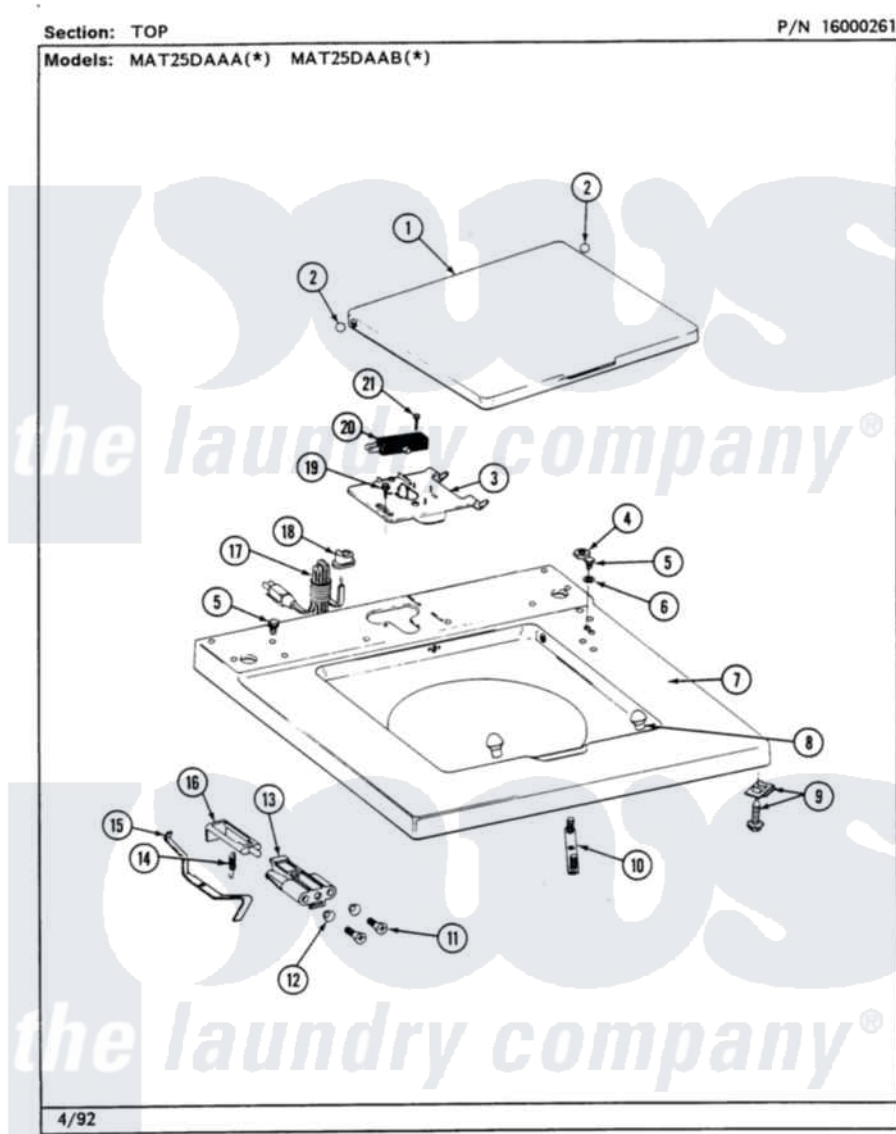

Maytag MAT26PCAAW 02 - TOP

4

Maytag [Commercial Maytag MAT26PCAAW Washer Parts](#) Parts Diagram 02 - TOP
 Click on the part number to view part

Item	Original Part Number	Replaced By	Status	Part Description
001	214901		Not Available	LID-WHITE
"	NLA		Not Available	(ALM)
002	211726			Hinge, Ball Lid
003	Y215699	22001678		Bracket, Switch And Fuse
004	Y052740	62739		Nut, Lock
005	211294	90767		Screw, 8A X 3/8 HeX Washer Head Tapping
006	910309			Washer, Mounting Strap
007	207173		Not Available	TOP COVER ASSEMBLY (WHT)
"	NLA		Not Available	(ALM)
008	212716			Bumper, Lid
009	204445			Screw And Fastener Assembly
010	NLA		Not Available	STRAP, MOUNTING
011	910182	25-7809		Screw, No.6-20 1/2 Flthd Torx
012	211500			Washer, Bracket To Top Cover
013	201068			Plunger And Bracket

013	204900		Assembly--W
"	NLA	Not Available	PLUNGER & BRACKET KIT
014	213720		Spring, Lid Switch
015	215704		Lever, Unbalance
016	216255		Plunger, Lid Switch
"	NLA	Not Available	PLUNGER, LID SWITCH
017	204590		Cord, Power
018	211881		Grommet, Cord Part Not Used- Gas Models Only
019	207159	489355	Screw, 8 X 1/2
020	206415		Switch, Lid
021	213501		Screw, No.6-20 X 1-1/8 Inch