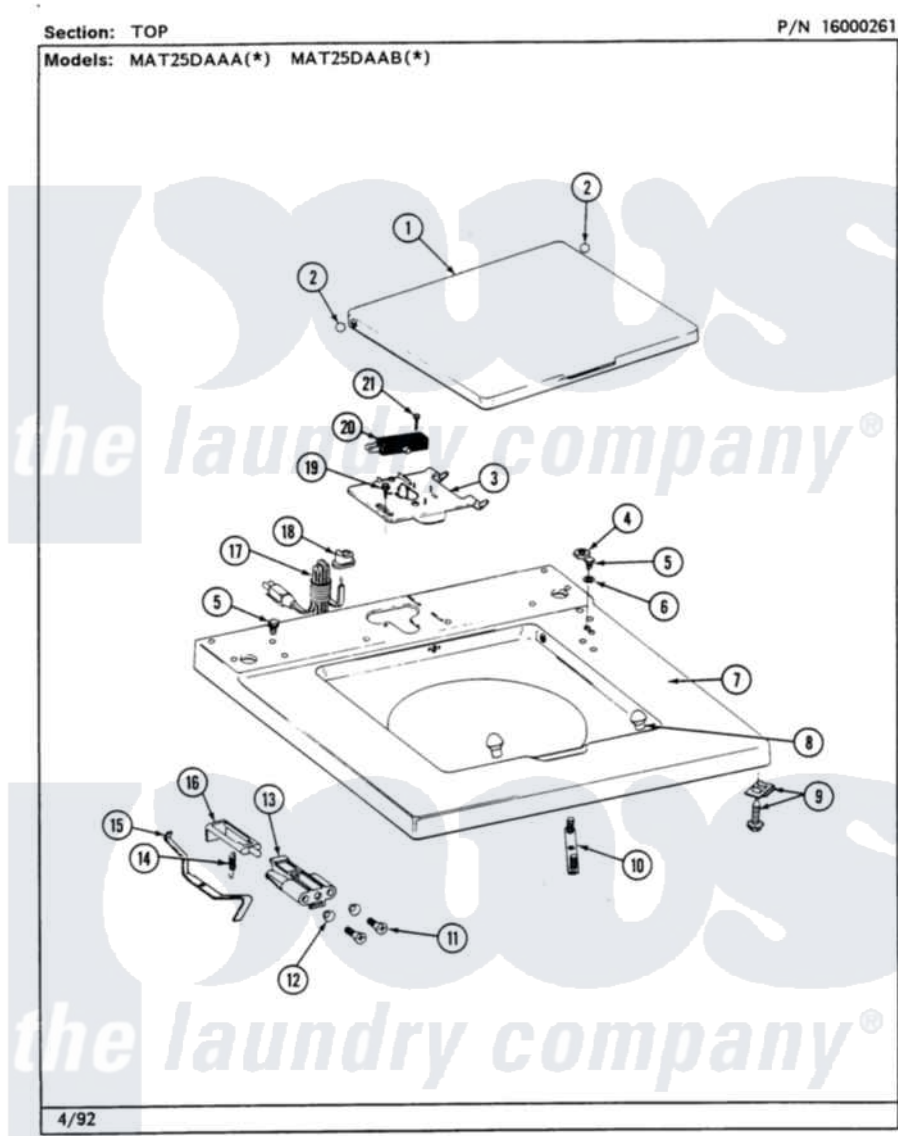

Maytag MAT26PCABG 01 - TOP

Maytag [Commercial Maytag MAT26PCABG Washer Parts](#) Parts Diagram 01 - TOP
 Click on the part number to view part

Item	Original Part Number	Replaced By	Status	Part Description
001	214901		Not Available	LID-WHITE
"	NLA		Not Available	(ALM)
002	211726			Hinge, Ball Lid
003	Y215699	22001678		Bracket, Switch And Fuse
004	Y052740	62739		Nut, Lock
005	211294	90767		Screw, 8A X 3/8 HeX Washer Head Tapping
006	910309			Washer, Mounting Strap
007	207173		Not Available	TOP COVER ASSEMBLY (WHT)
"	NLA		Not Available	(ALM)
008	212716			Bumper, Lid
009	204445			Screw And Fastener Assembly
010	NLA		Not Available	STRAP, MOUNTING
011	910182	25-7809		Screw, No.6-20 1/2 Flthd Torx
012	211500			Washer, Bracket To Top Cover
013	201068			Plunger And Bracket

013	204900		Assembly--W
"	NLA	Not Available	PLUNGER & BRACKET KIT
014	213720		Spring, Lid Switch
015	215704		Lever, Unbalance
016	216255		Plunger, Lid Switch
"	NLA	Not Available	PLUNGER, LID SWITCH
017	204590		Cord, Power
018	211881		Grommet, Cord Part Not Used- Gas Models Only
019	207159	489355	Screw, 8 X 1/2
020	206415		Switch, Lid
021	213501		Screw, No.6-20 X 1-1/8 Inch