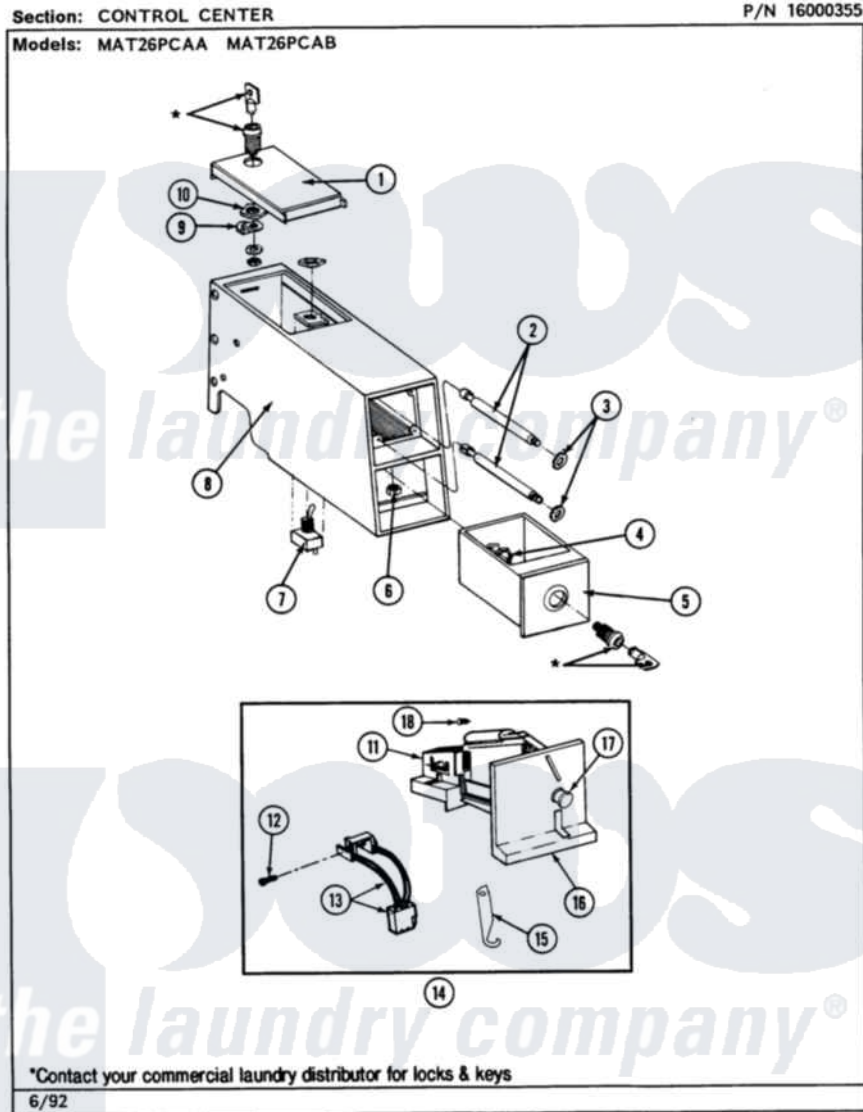

Maytag MAT26PCABG 02 - CONTROL CENTER

6

Maytag [Commercial Maytag MAT26PCABG Washer Parts](#) Parts Diagram 02 - CONTROL CENTER
 Click on the part number to view part

Item	Original Part Number	Replaced By	Status	Part Description
001	203188		Not Available	TIMER ACCESS DOOR (WHT)
"	203188L		Not Available	ACCESS DOOR-ALMOND
"	203188M		Not Available	ACCESS DOOR-HARVEST WHEAT
002	213035			Bolt, Locking
003	910181			Lockwasher, Terminal Block
004	212328	W10139762		Hex Nut, 3/4-27
005	207912	208884		Coin Box K
"	207912L	208884		Coin Box K
"	NLA		Not Available	(H. WHEAT)
006	Y052740	62739		Nut, Lock
007	206794		Not Available	SWITCH (W/NUT)
008	207940	22001407		Case, Coin Slide
"	207940L	22001408		(ALM)
"	NLA		Not Available	(H. WHEAT)
009	213750	W10133266		Cam-Lock

010	212328	W10139762	Hex Nut, 3/4-27
011	207949		Rejector, Coin
012	314665		Screw, Switch Assembly
013	206799		Optic Switch Assembly
014	NLA	Not Available	DROP, COIN ASSEMBLY (25 CENTS)
015	216011		Spring, Return Button
016	216010	Y208306	Kit- Mtg C
017	216009		BUTTON, RETURN
018	NLA	Not Available	SCREW